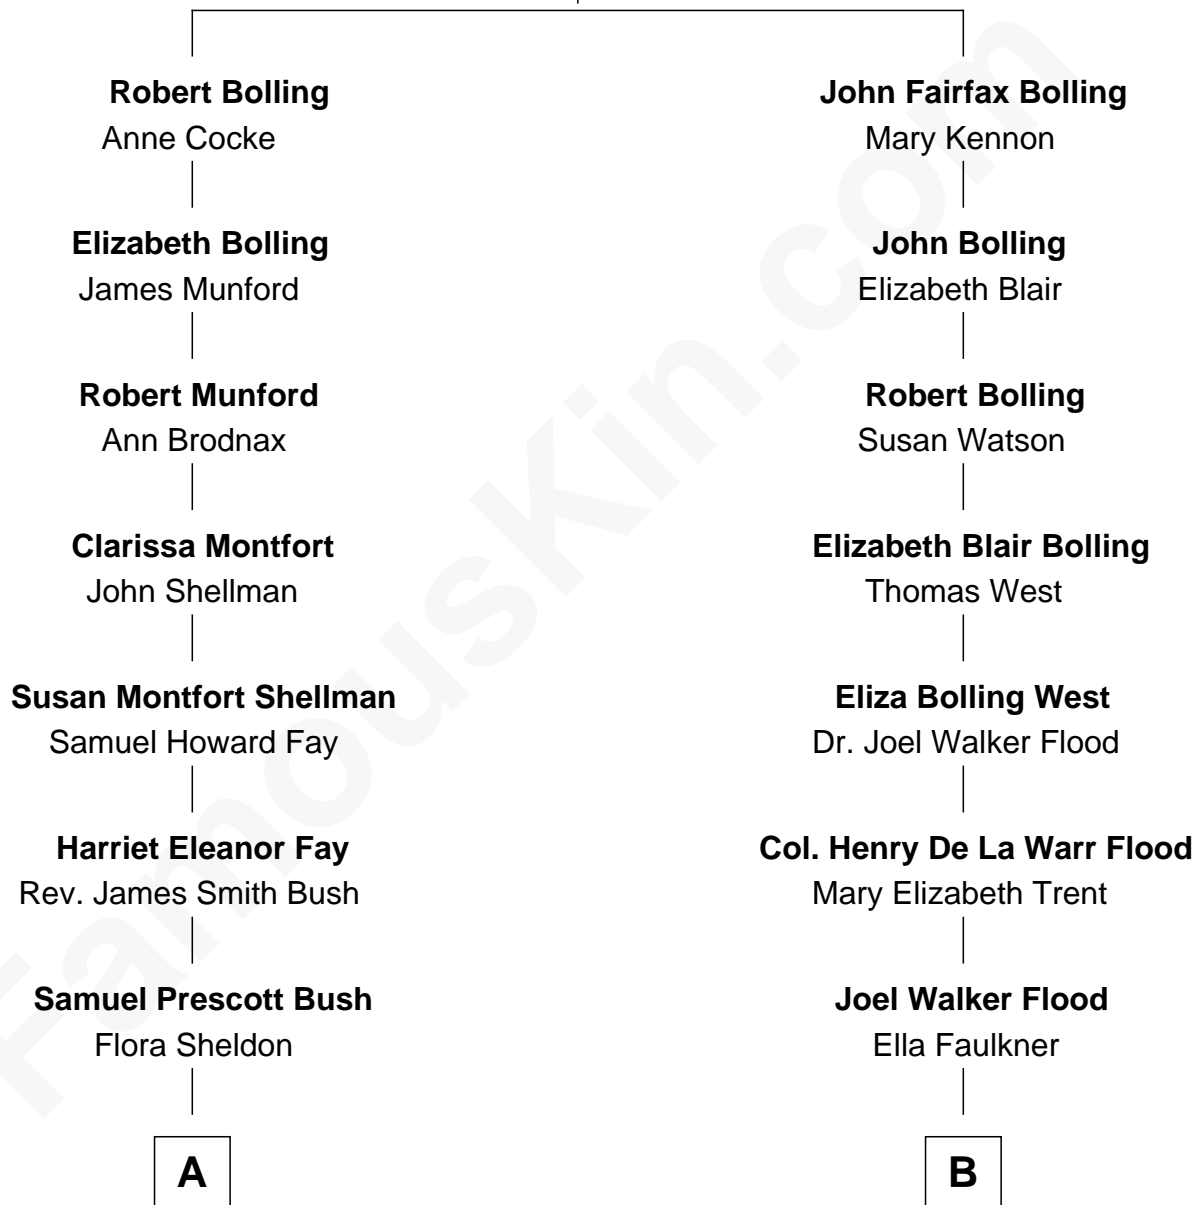

FamousKin.com Relationship Chart of

Jeb Bush

43rd Governor of Florida

8th cousin 1 time removed of

Harry F. Byrd

50th Governor of Virginia

Col. Robert Bolling

*with wife
Anne Stith*

*with wife
Jane Rolfe*

FamousKin.com