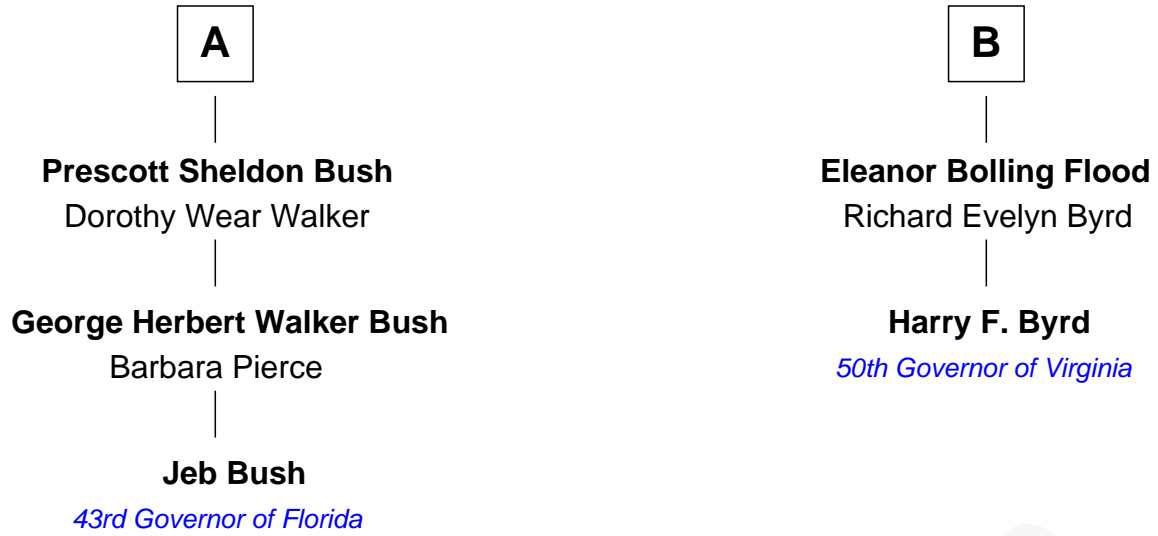

FamousKin.com Relationship Chart of

Jeb Bush

43rd Governor of Florida

8th cousin 1 time removed of

Harry F. Byrd

50th Governor of Virginia

Col. Robert Bolling

*with wife
Anne Stith*

*with wife
Jane Rolfe*

FamousKin.com