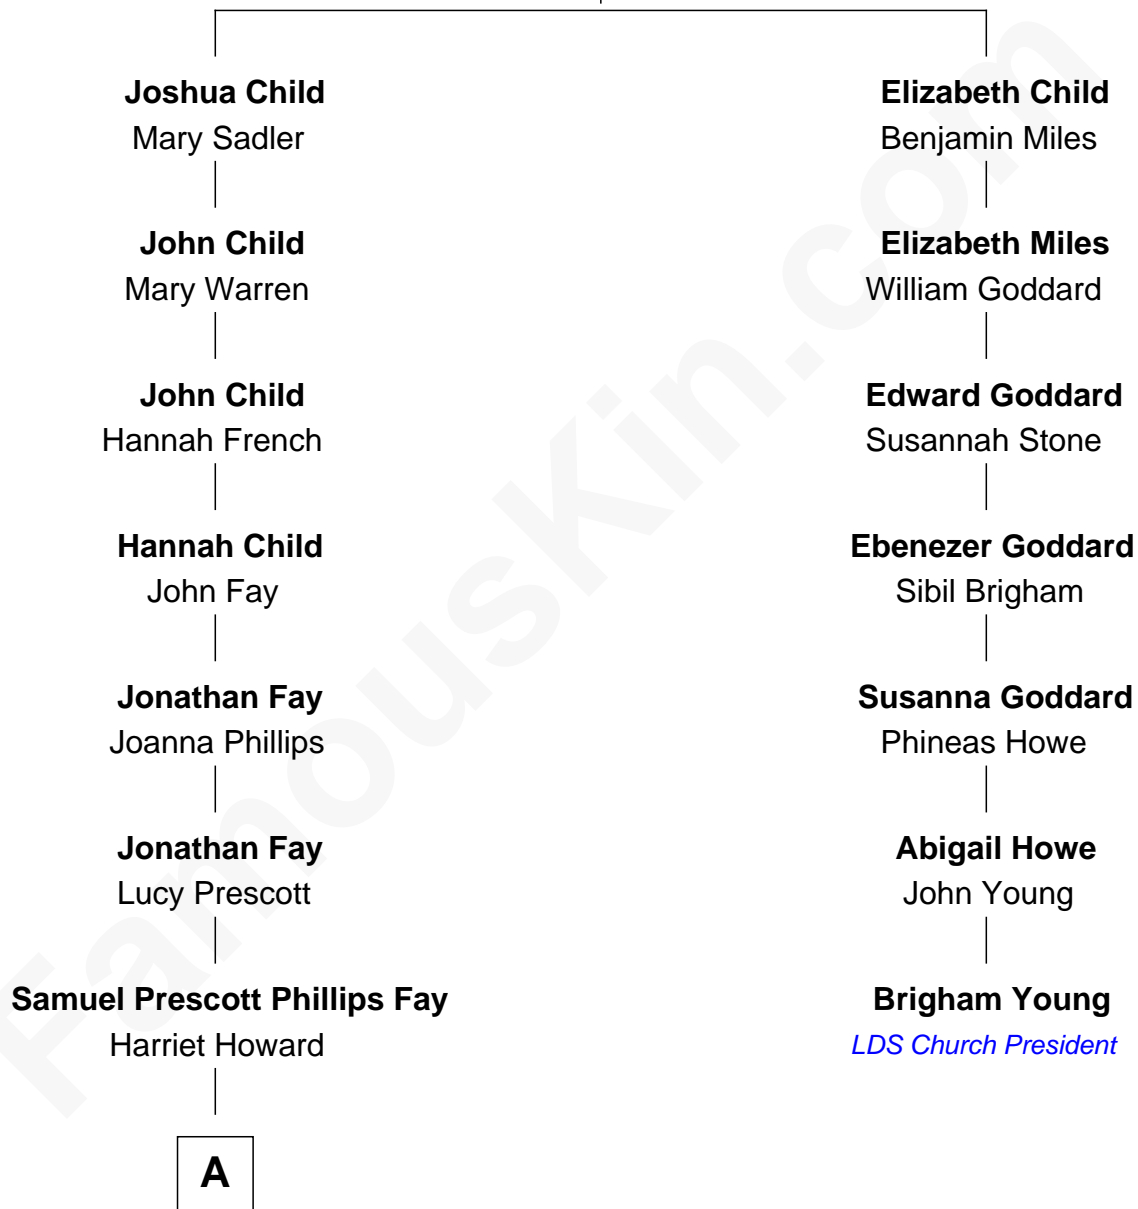

# FamousKin.com Relationship Chart of

**Jeb Bush**

*43rd Governor of Florida*

6th cousin 6 times removed of

**Brigham Young**

*2nd President of the Mormon Church*

**Wolston Child**

Ellen Empson

**A**

—  
**Samuel Howard Fay**  
Susan Montfort Shellman

—  
**Harriet Eleanor Fay**  
Rev. James Smith Bush

—  
**Samuel Prescott Bush**  
Flora Sheldon

—  
**Prescott Sheldon Bush**  
Dorothy Wear Walker