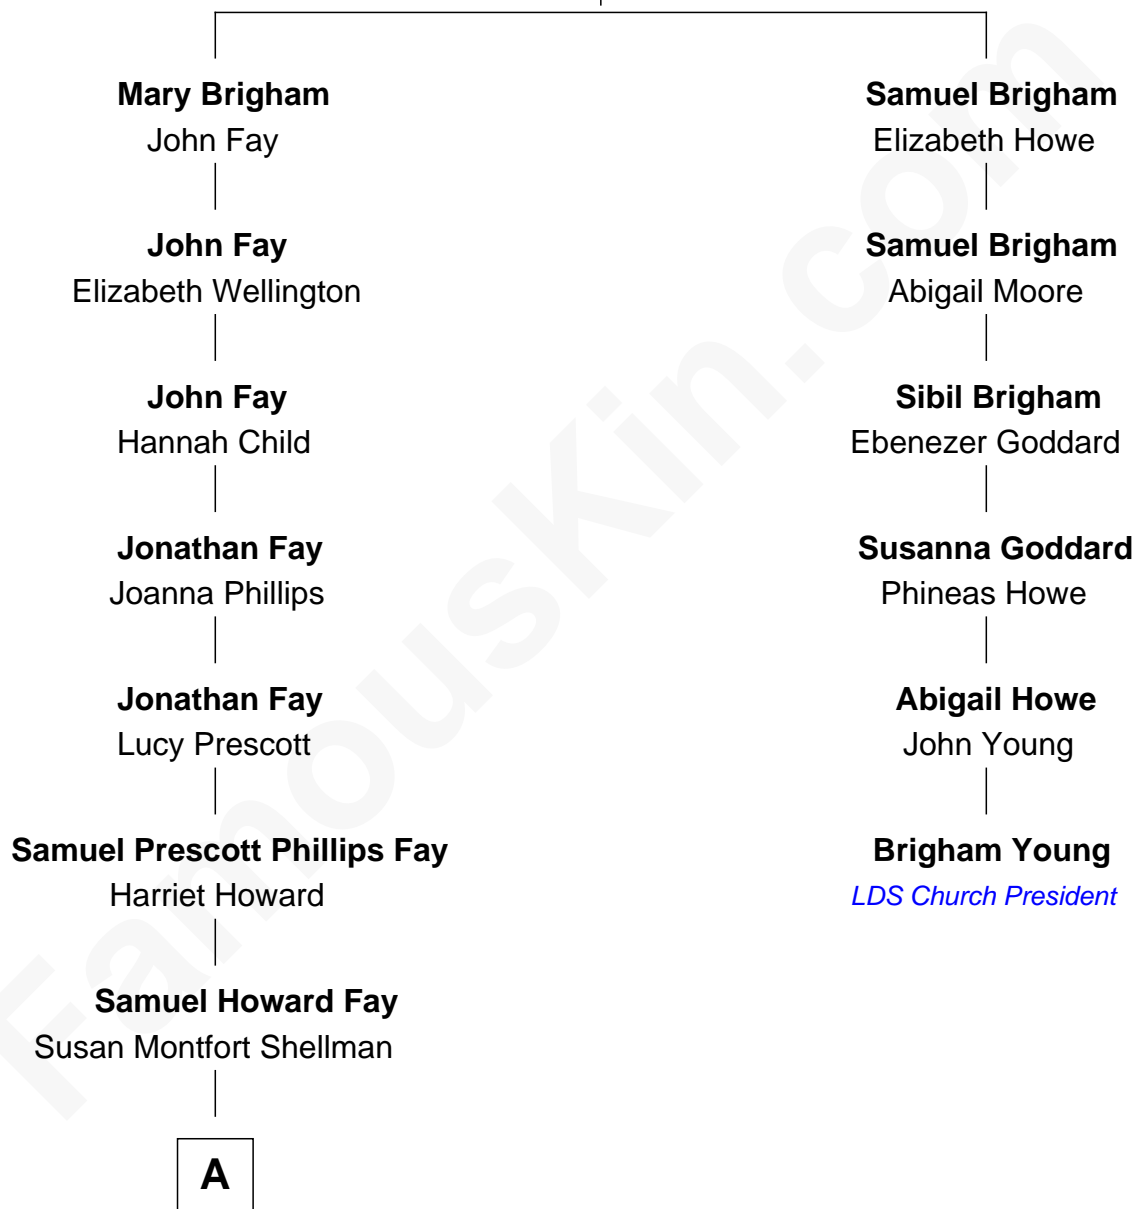

FamousKin.com Relationship Chart of

Jeb Bush

43rd Governor of Florida

5th cousin 6 times removed of

Brigham Young

2nd President of the Mormon Church

Thomas Brigham

Mercy - - - - -

A

—
Harriet Eleanor Fay
Rev. James Smith Bush

—
Samuel Prescott Bush
Flora Sheldon

—
Prescott Sheldon Bush
Dorothy Wear Walker

—
George Herbert Walker Bush
Barbara Pierce

—
Jeb Bush
43rd Governor of Florida