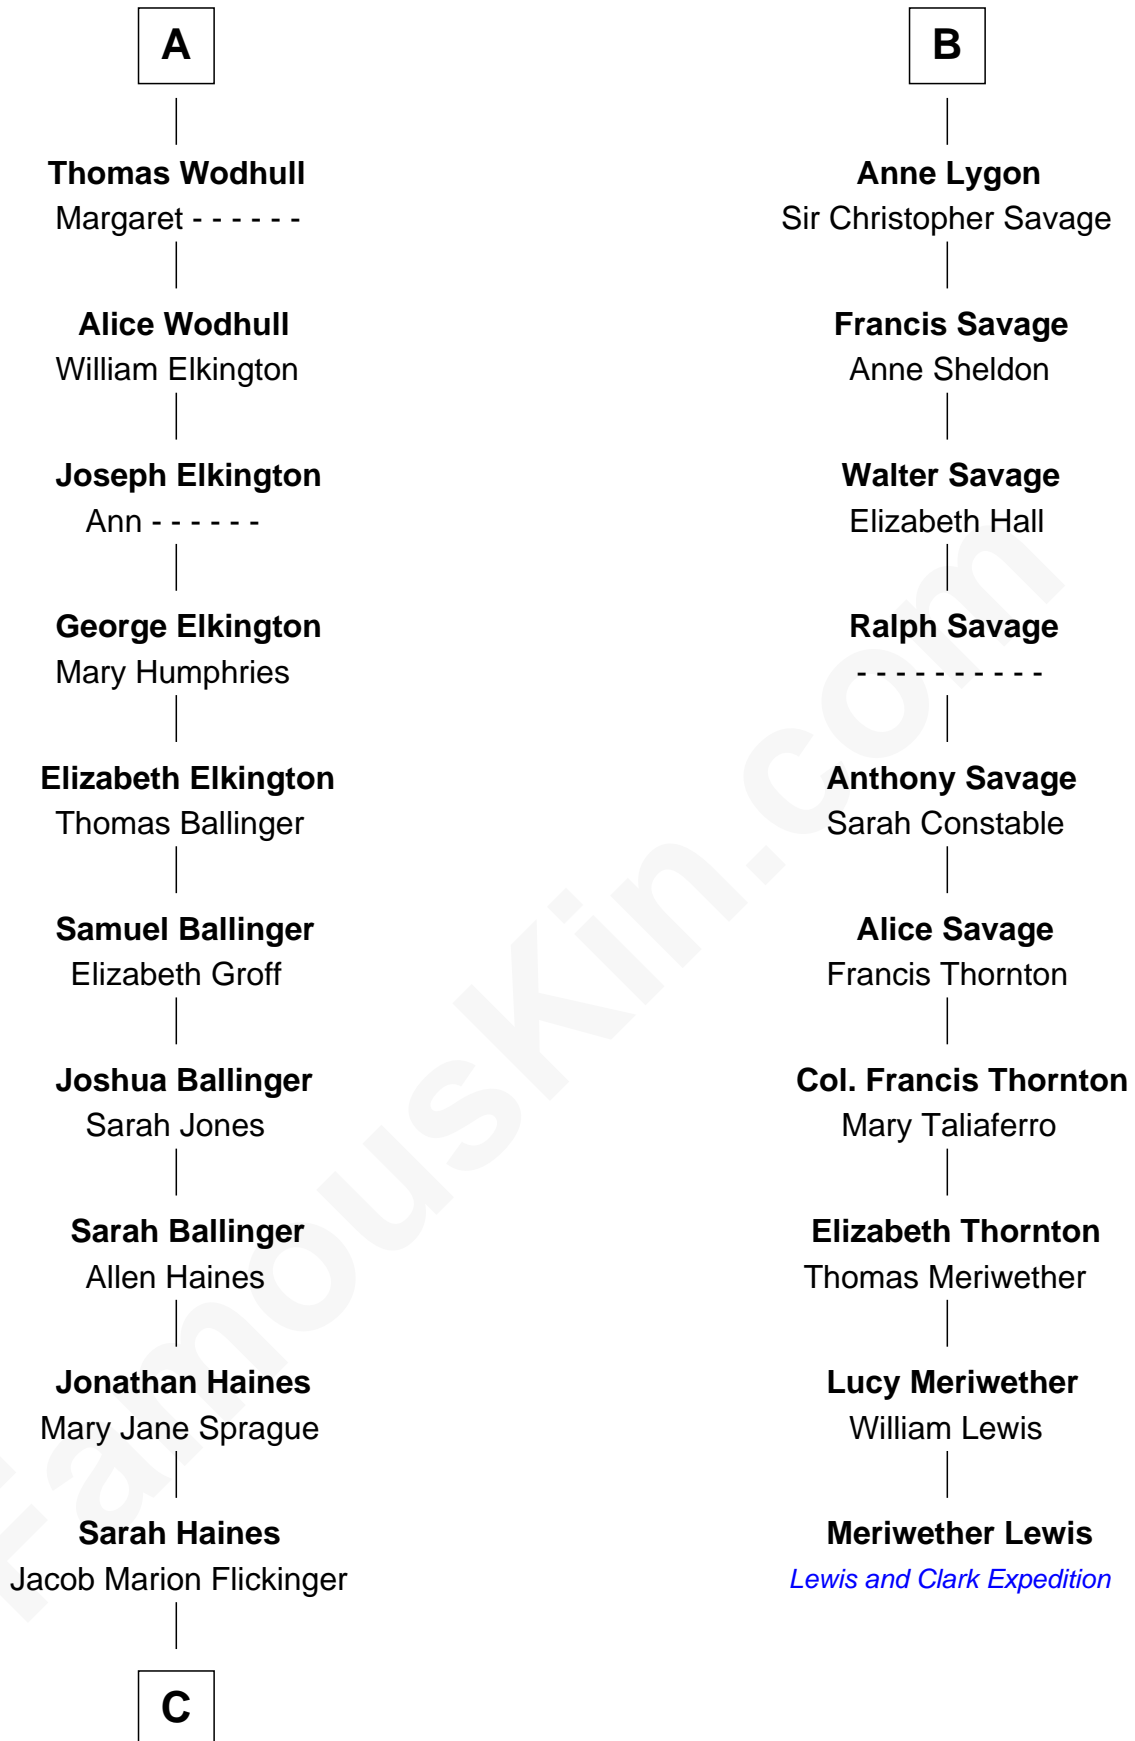

FamousKin.com

Relationship Chart of

Jeb Bush

43rd Governor of Florida

16th cousin 4 times removed of

Meriwether Lewis

Lewis and Clark Expedition

C

—
Lulu Dell Flickinger
James Edgar Robinson

—
Pauline Robinson
Marvin Pierce

—
Barbara Pierce
George Herbert Walker Bush

—
Jeb Bush
43rd Governor of Florida

FamousKin.com