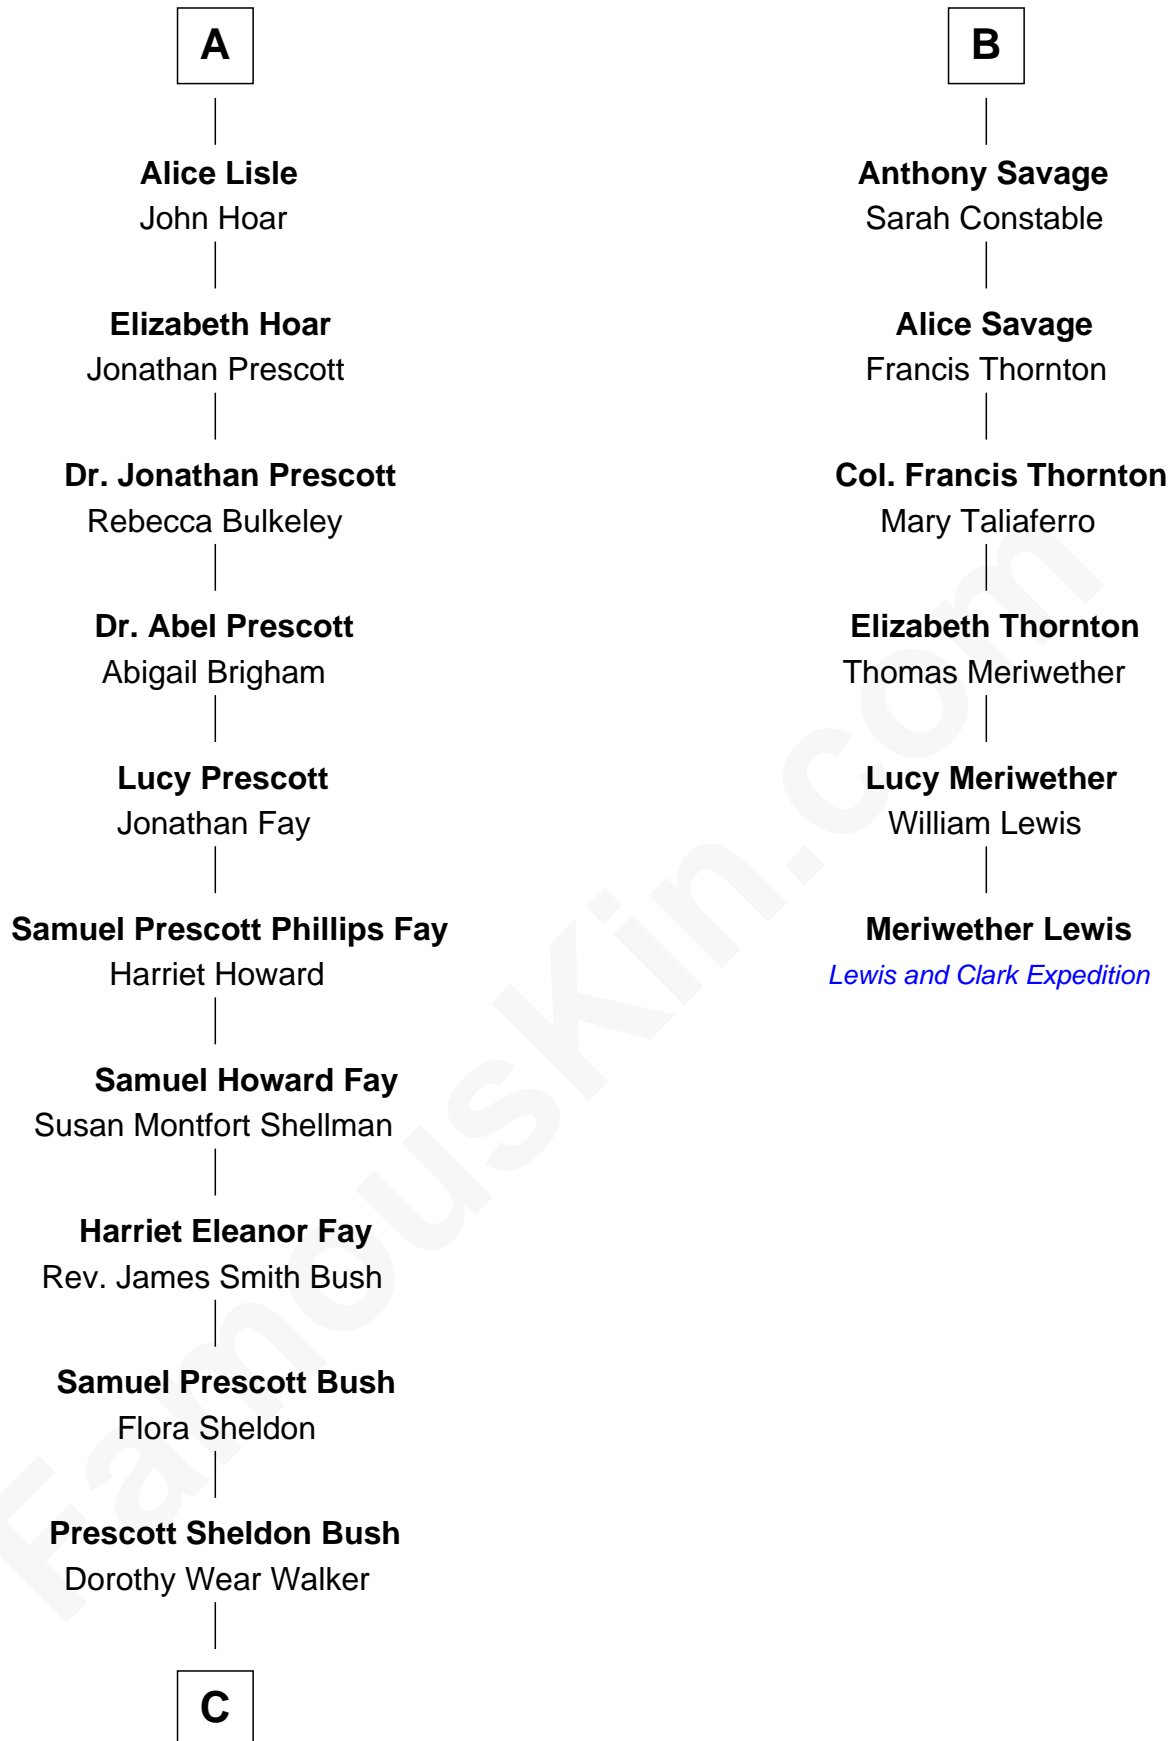

FamousKin.com

Relationship Chart of

Jeb Bush

43rd Governor of Florida

12th cousin 6 times removed of

Meriwether Lewis

Lewis and Clark Expedition

Sir Humphrey Stafford

Eleanor Aylesbury

C

George Herbert Walker Bush

Barbara Pierce

Jeb Bush

43rd Governor of Florida

FamousKin.com