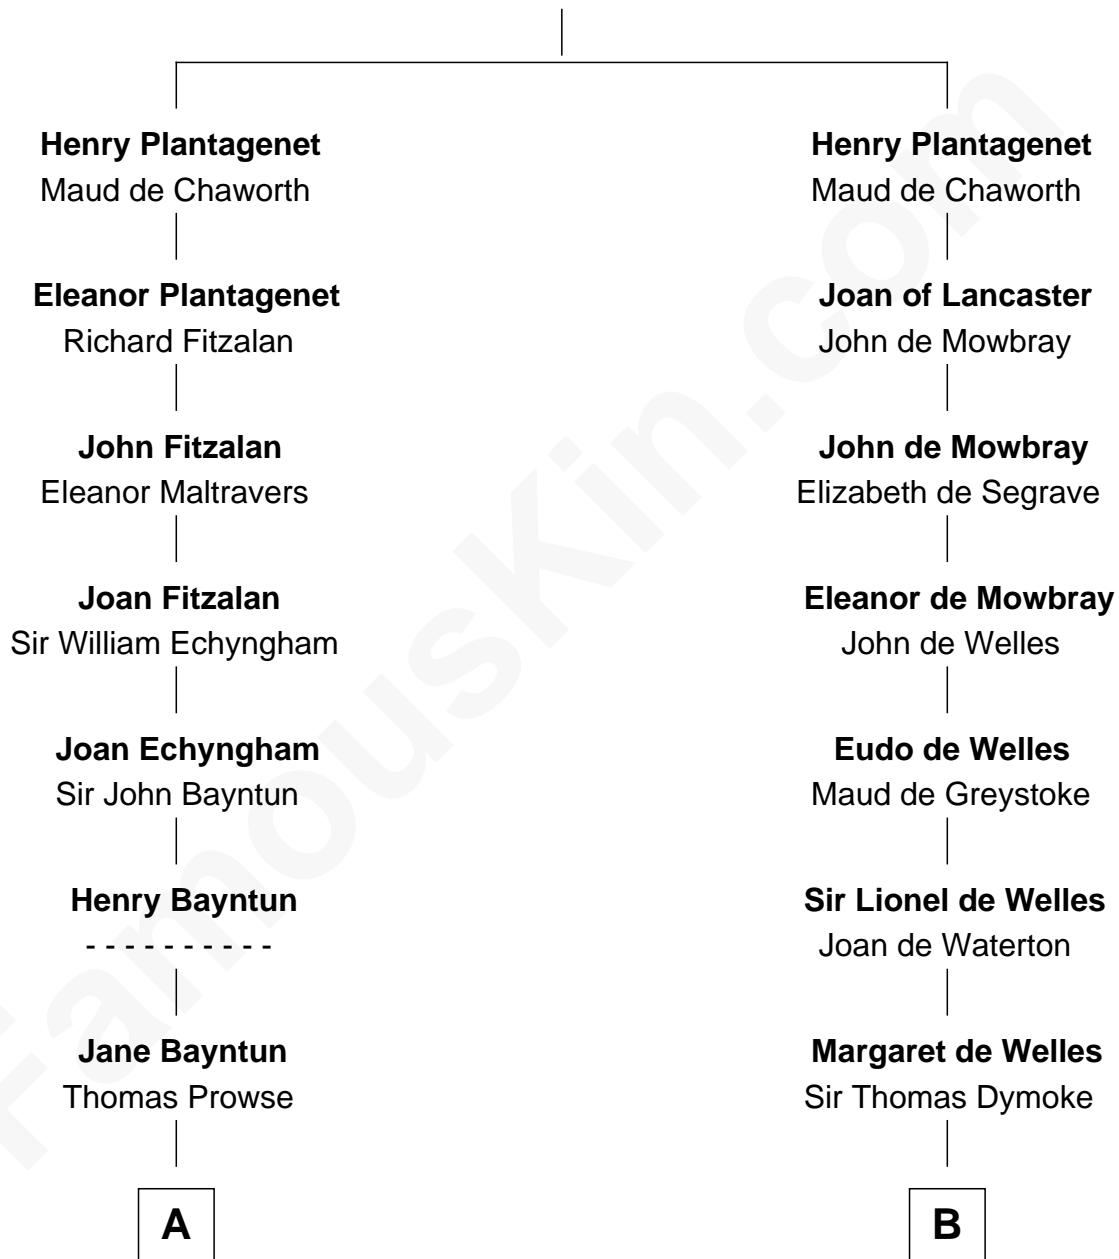

FamousKin.com Relationship Chart of

Jeb Bush

43rd Governor of Florida

16th cousin 5 times removed of

Meriwether Lewis

Lewis and Clark Expedition

Edmund Plantagenet

Blanche of Artois

FamousKin.com