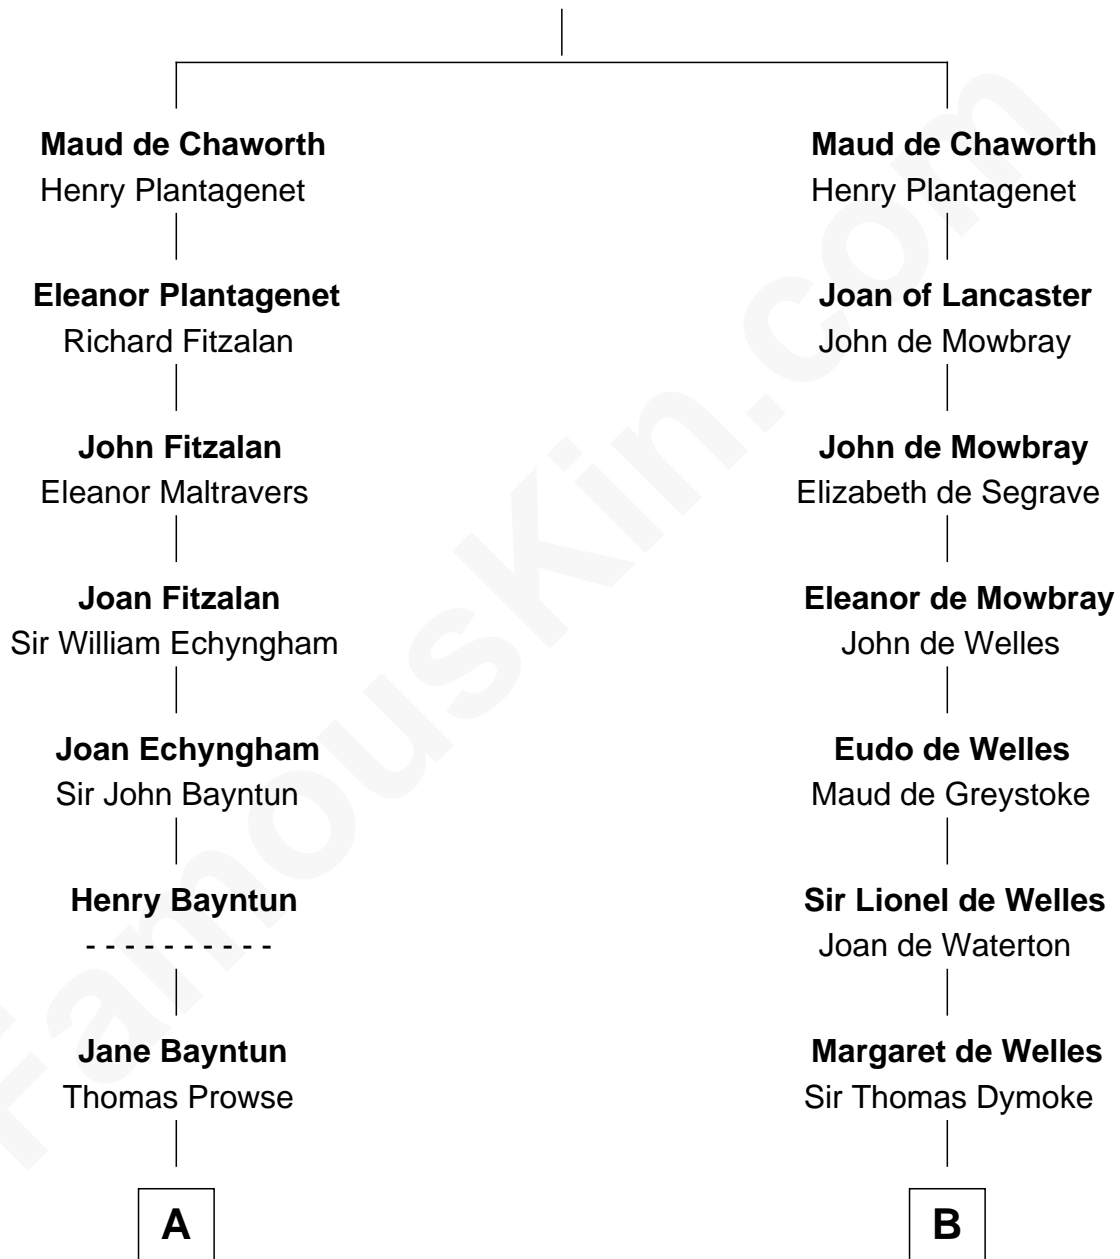

FamousKin.com

Relationship Chart of

Jeb Bush

43rd Governor of Florida

16th cousin 5 times removed of

Meriwether Lewis

Lewis and Clark Expedition

Sir Patrick de Chaworth

Isabella de Beauchamp

FamousKin.com