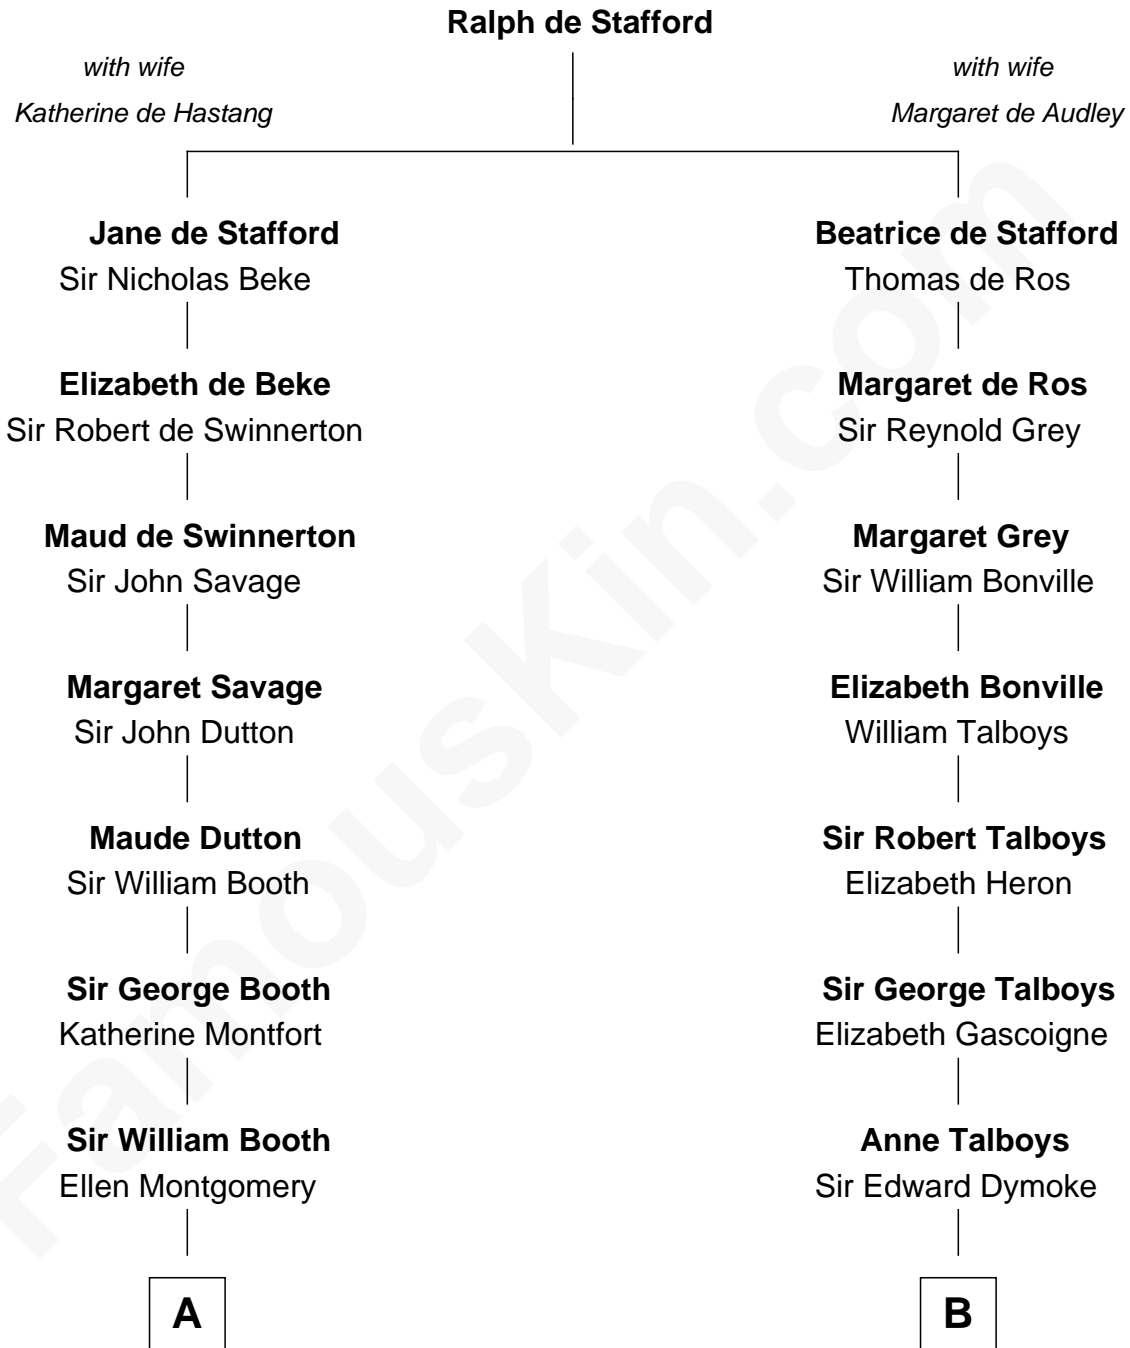

## Relationship Chart of

### Jeb Bush

43rd Governor of Florida

14th cousin 7 times removed of

### Meriwether Lewis

Lewis and Clark Expedition

**C**

Jerome Place Marvin

Martha Ann Stokes

Mabel Marvin

Scott Pierce

Marvin Pierce