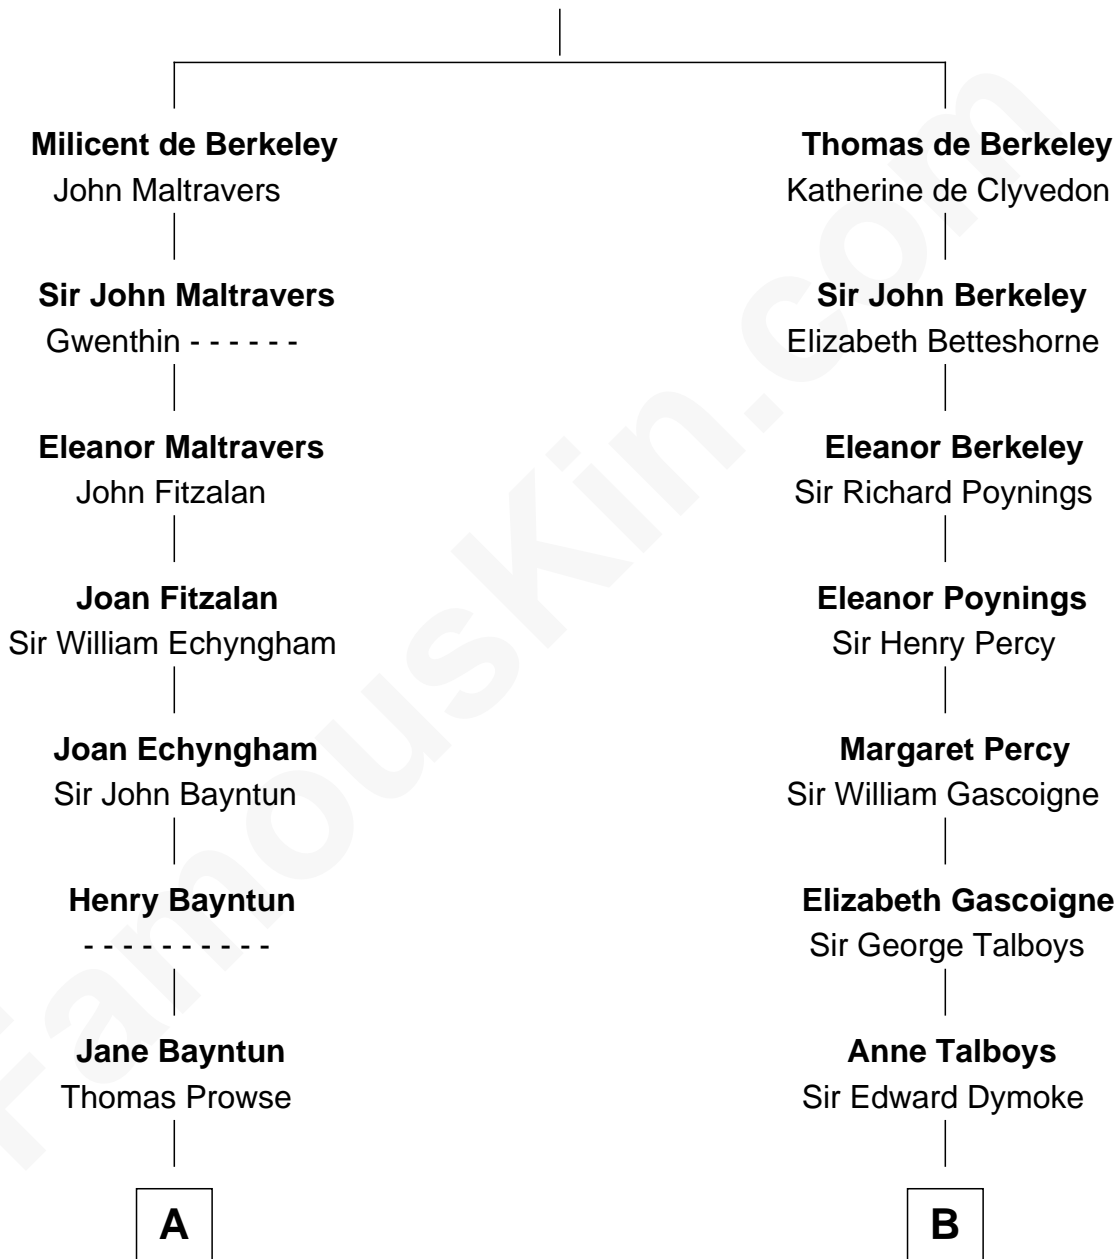

FamousKin.com

Relationship Chart of

Jeb Bush

43rd Governor of Florida

14th cousin 7 times removed of

Meriwether Lewis

Lewis and Clark Expedition

Sir Maurice de Berkeley

Eve la Zouche

FamousKin.com