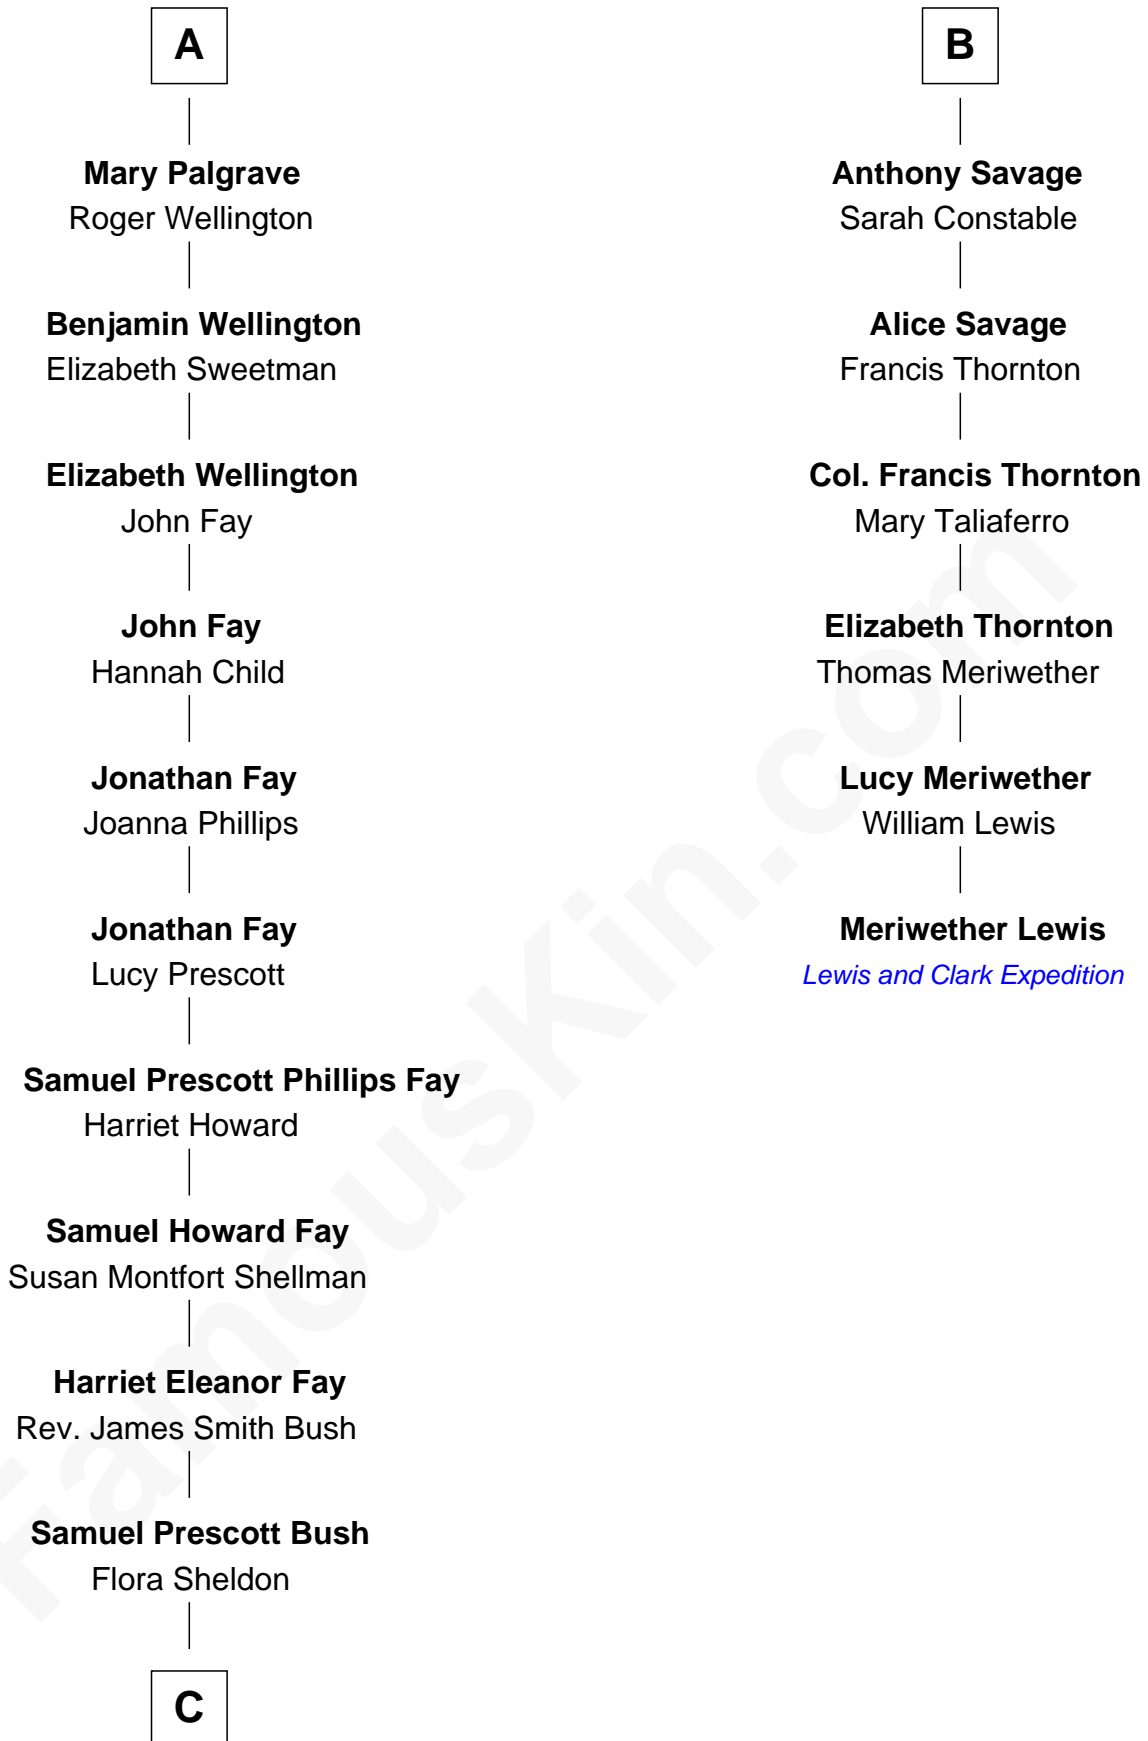

FamousKin.com

Relationship Chart of

Jeb Bush

43rd Governor of Florida

12th cousin 7 times removed of

Meriwether Lewis

Lewis and Clark Expedition

Sir Robert Goushill

Sir Thomas Stanley

Katherine Stanley

Sir John Savage

Sir Christopher Savage

Anne Stanley

Sir Christopher Savage

Anne Lygon

Francis Savage

Anne Sheldon

Walter Savage

Elizabeth Hall

Ralph Savage

B

C

—
Prescott Sheldon Bush

Dorothy Wear Walker