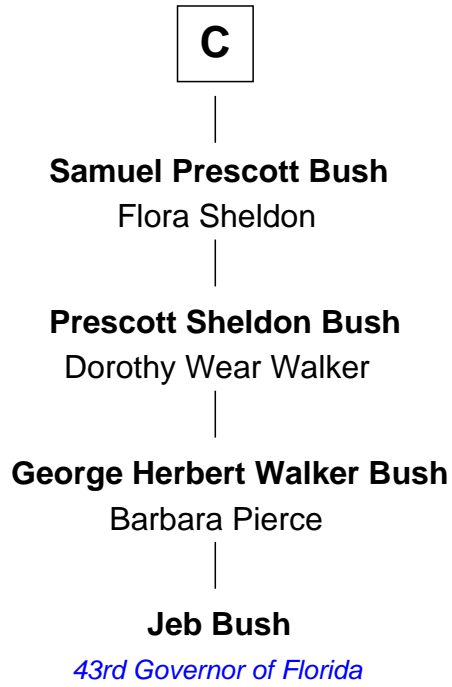

FamousKin.com Relationship Chart of

Jeb Bush

43rd Governor of Florida

16th cousin 4 times removed of

Joan Fontaine

Movie Actress

Sir Richard Fitzalan

Elizabeth de Bohun

Anne Glemham

Henry Palgrave

Thomas Palgrave

Alice Gunton

Rev. Edward Palgrave

A

Joan Fitzalan

Sir William Beauchamp

Joan Beauchamp

James Butler

Elizabeth Butler

John Talbot

Ann Talbot

Sir Henry Vernon

Elizabeth Vernon

Sir Robert Corbet

Sir Roger Corbet

Anne Windsor

Margaret Corbet

Sir Francis Palmes

B

FamousKin.com