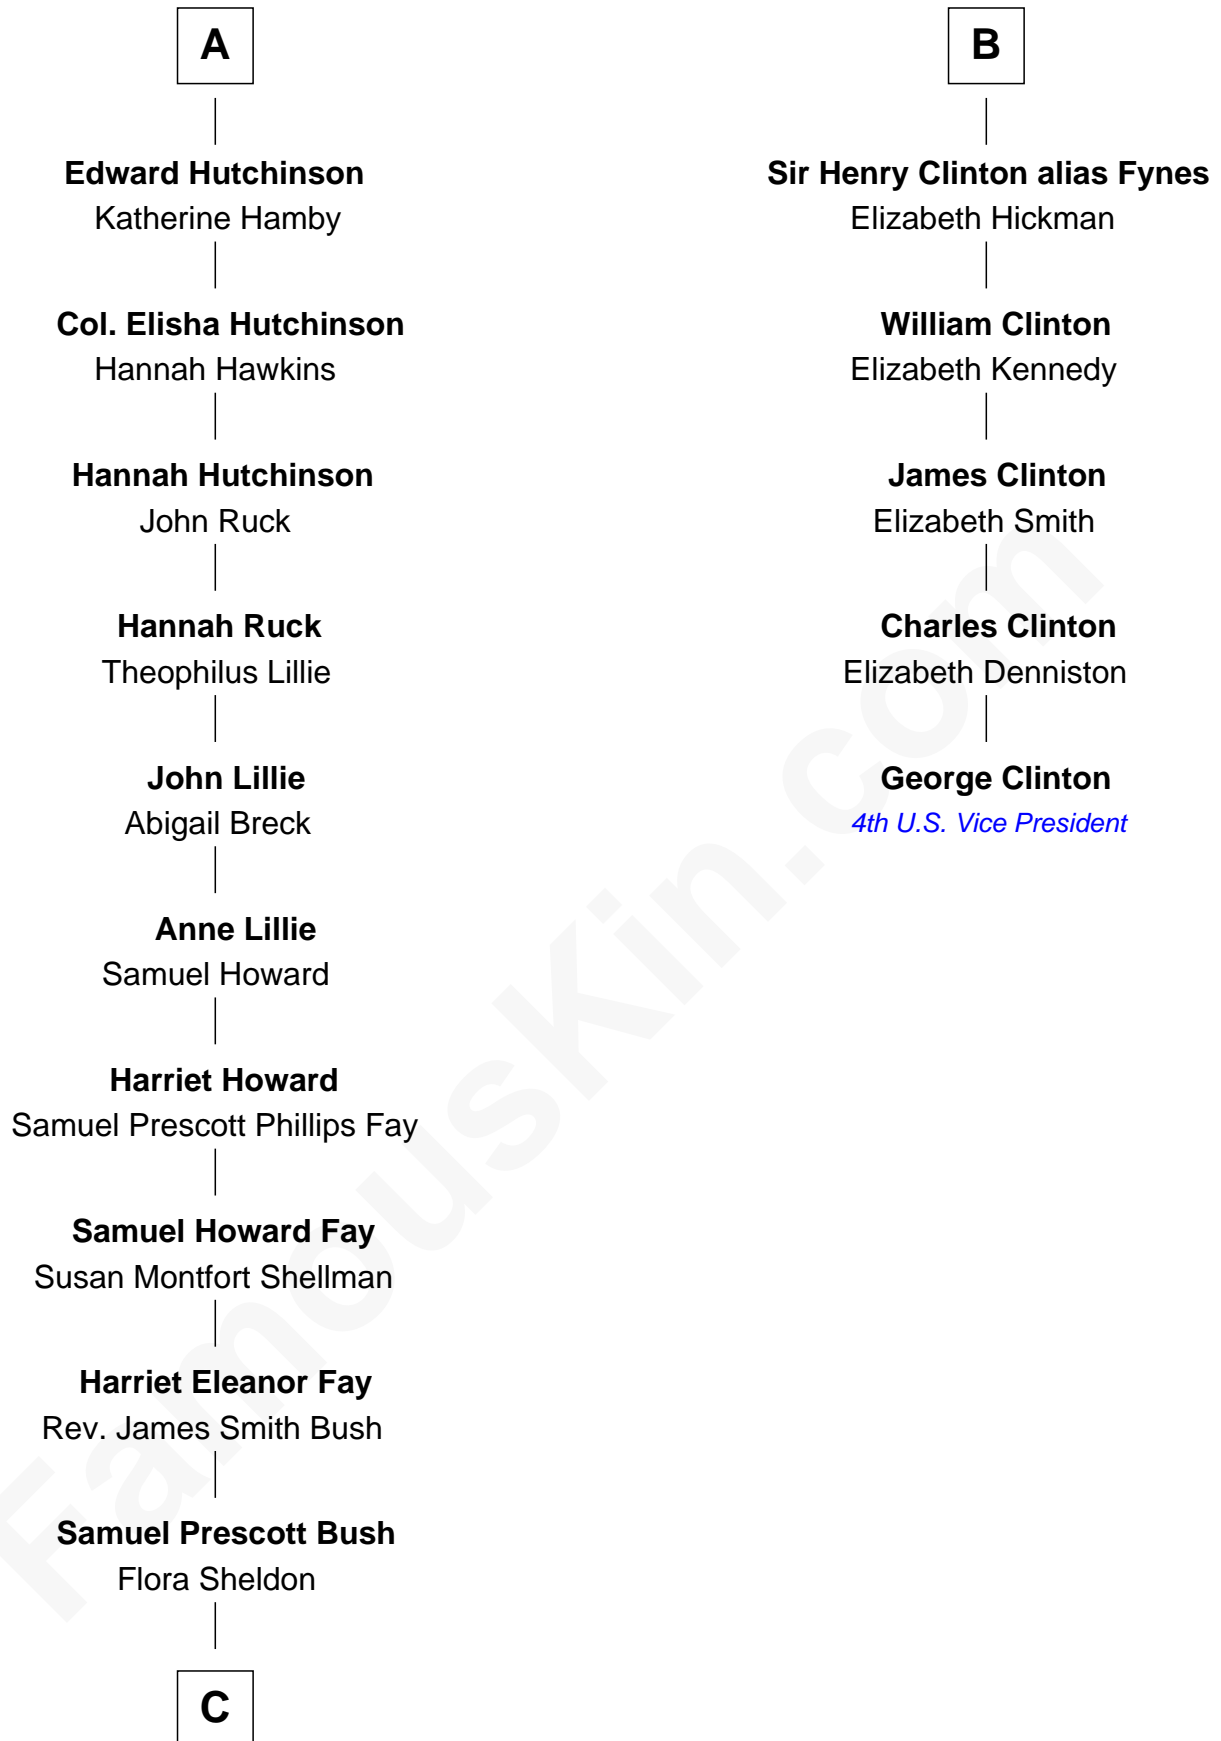

FamousKin.com

Relationship Chart of

Jeb Bush

43rd Governor of Florida

11th cousin 8 times removed of

George Clinton

4th U.S. Vice President

Sir Walter Blount

Sancha de Ayala

Sir Thomas Blount

Margaret de Gresley

Sir Thomas Blount

Agnes Hawley

Anne Blount

William Marbury

Robert Marbury

Elizabeth Dudley

William Stourton

Ursula Stourton

Sir Edward Clinton

Sir Henry Clinton

Elizabeth Morrison

B

C

—
Prescott Sheldon Bush

Dorothy Wear Walker

—
George Herbert Walker Bush

Barbara Pierce

—
Jeb Bush

43rd Governor of Florida

FamousKin.com