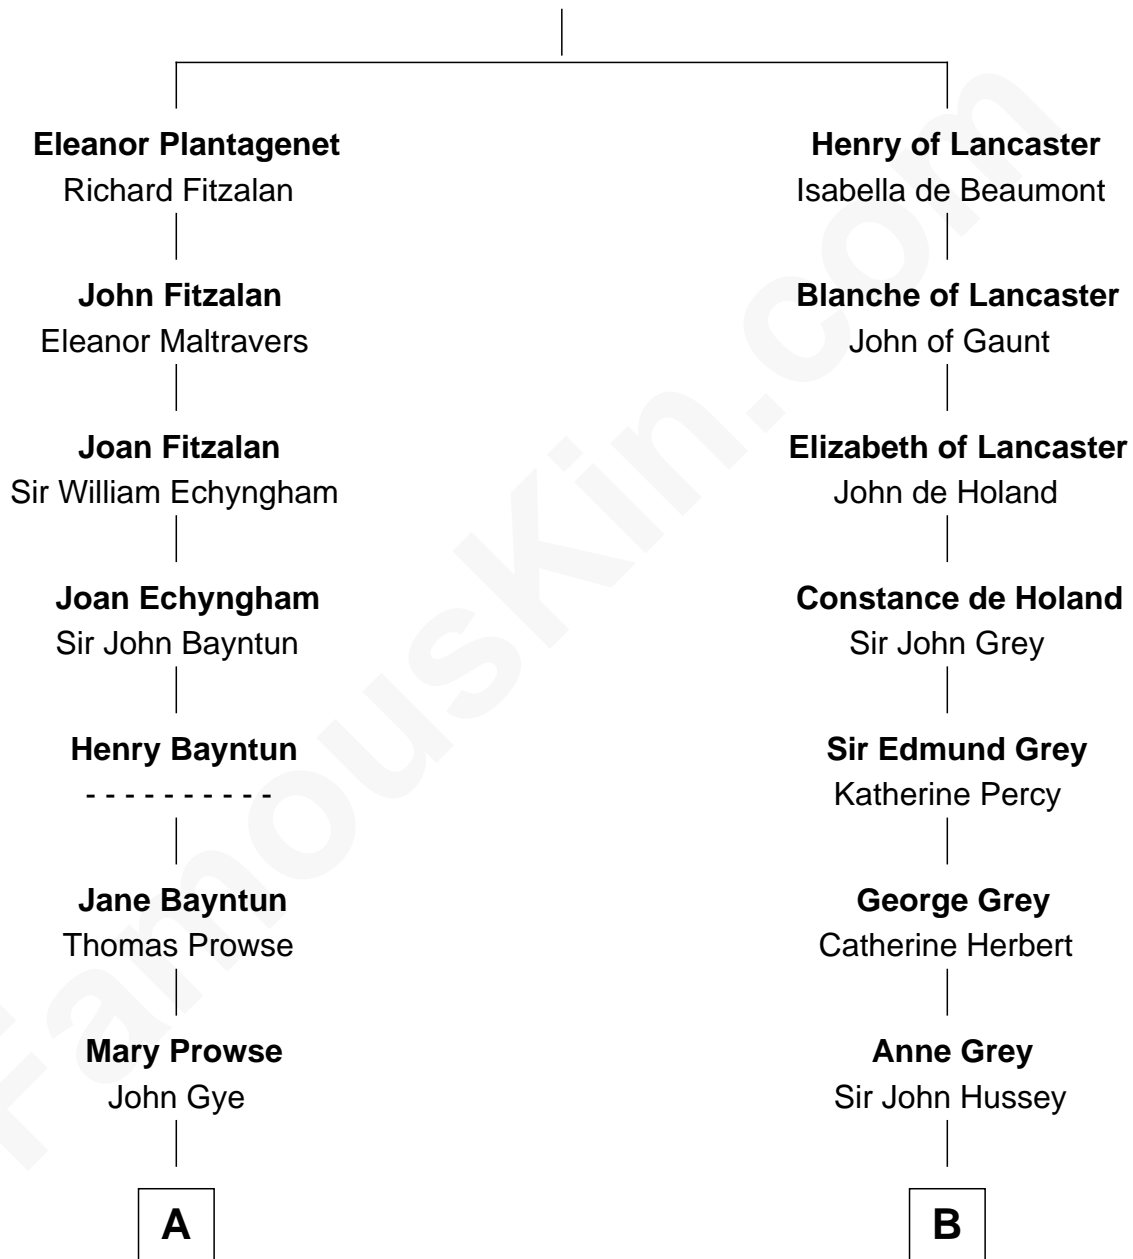

FamousKin.com Relationship Chart of

Jeb Bush

43rd Governor of Florida

13th cousin 7 times removed of

George Clinton

4th U.S. Vice President

Henry Plantagenet

Maud de Chaworth

FamousKin.com