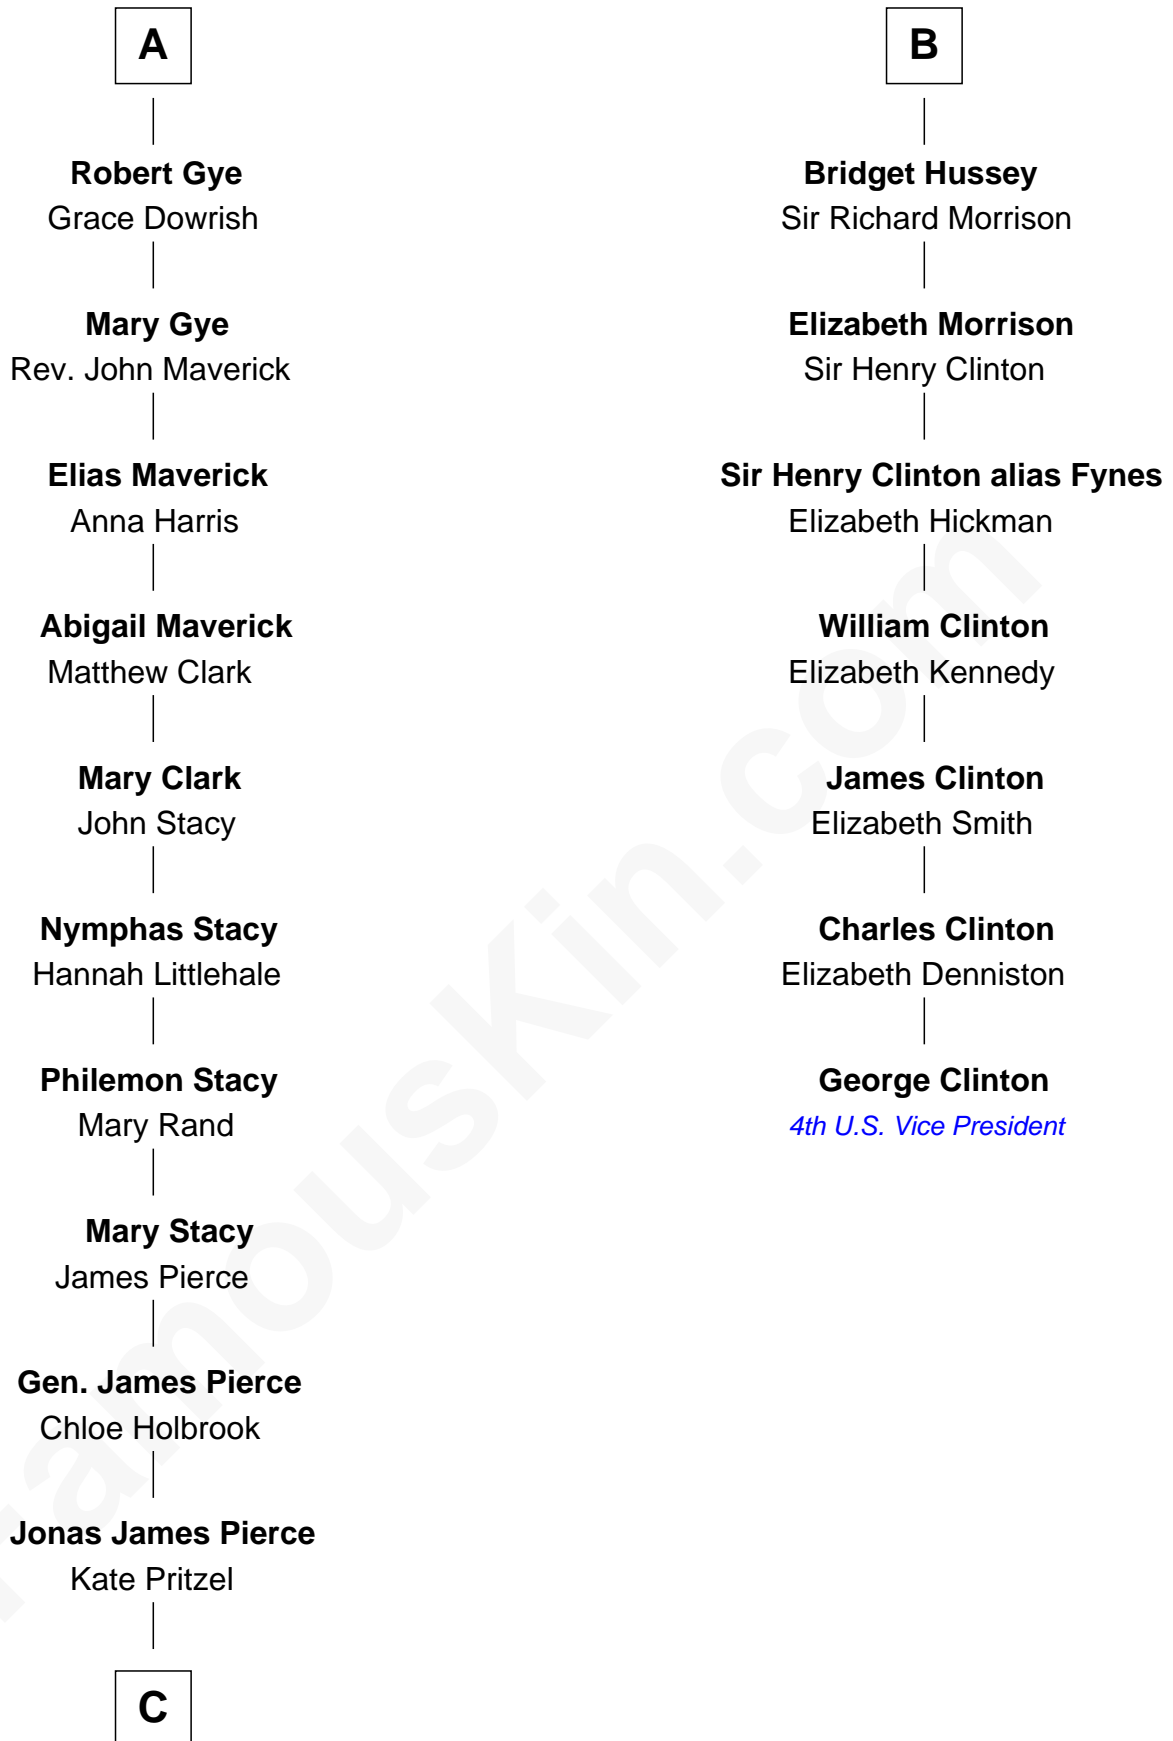

FamousKin.com Relationship Chart of

Jeb Bush

43rd Governor of Florida

13th cousin 7 times removed of

George Clinton

4th U.S. Vice President

Henry Plantagenet

Maud de Chaworth

FamousKin.com