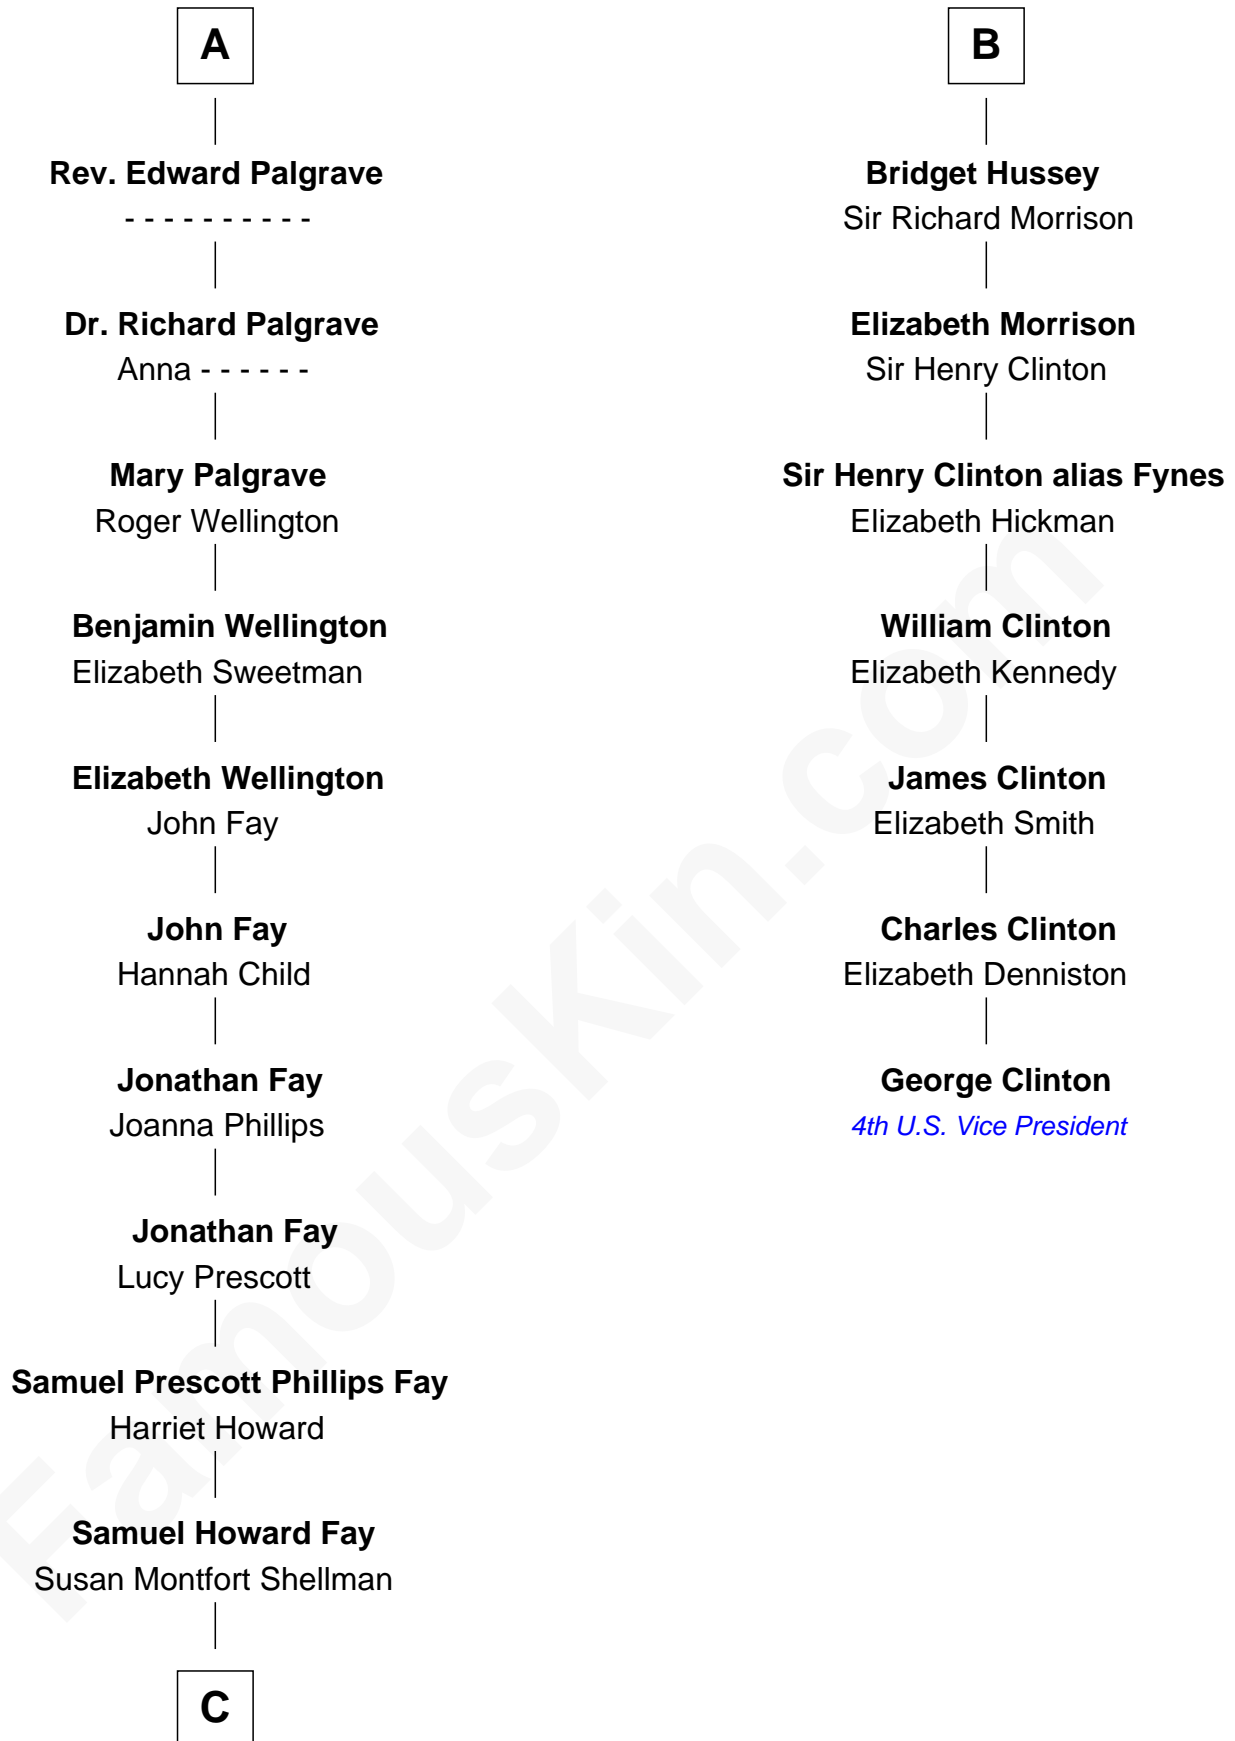

FamousKin.com Relationship Chart of

Jeb Bush

43rd Governor of Florida

13th cousin 8 times removed of

George Clinton

4th U.S. Vice President

Elizabeth de Badlesmere

with husband
Sir William de Bohun

with husband
Sir Edmund Mortimer

Elizabeth de Bohun
Sir Richard Fitzalan

Sir Roger de Mortimer
Philippa de Montagu

Elizabeth Fitzalan
Sir Robert Goushill

Edmund Mortimer
Philippa Plantagenet

Elizabeth Goushill
Sir Robert Wingfield

Elizabeth Mortimer
Sir Henry Percy

Elizabeth Wingfield
Sir William Brandon

Sir Henry Percy
Eleanor Neville

Eleanor Brandon
John Glemham

Katherine Percy
Sir Edmund Grey

Anne Glemham
Henry Palgrave

George Grey
Catherine Herbert

Thomas Palgrave
Alice Gunton

Anne Grey
Sir John Hussey

A

B

C

Harriet Eleanor Fay
Rev. James Smith Bush

Samuel Prescott Bush
Flora Sheldon

Prescott Sheldon Bush
Dorothy Wear Walker