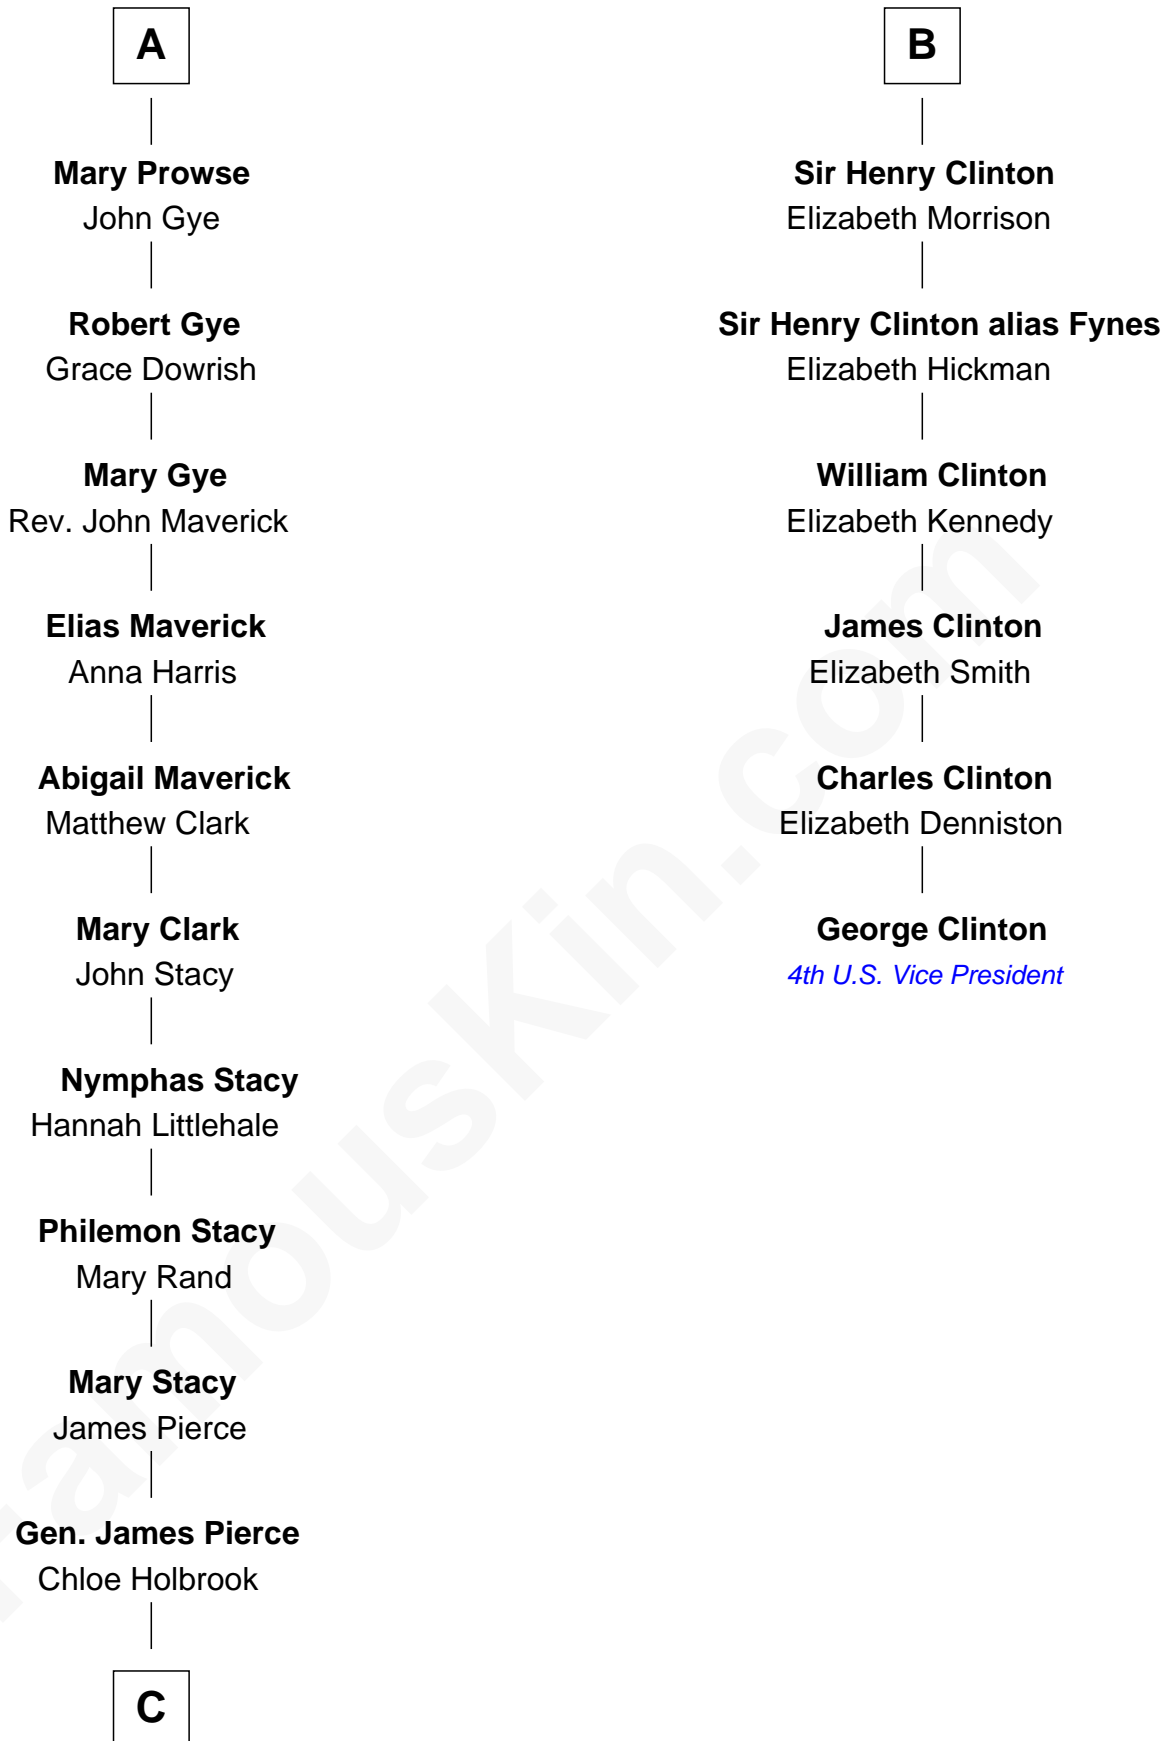

# FamousKin.com Relationship Chart of

**Jeb Bush**

*43rd Governor of Florida*

12th cousin 9 times removed of

**George Clinton**

*4th U.S. Vice President*

**Sir Maurice de Berkeley**

Eve la Zouche

**Milicent de Berkeley**

John Maltravers

**Sir John Maltravers**

Gwenthin - - - - -

**Eleanor Maltravers**

John Fitzalan

**Joan Fitzalan**

Sir William Echyngam

Katherine de Clyvedon

**Sir John Berkeley**

Elizabeth Betteshorne

**Elizabeth Berkeley**

Sir John Sutton

**Sir John Sutton Dudley**

Elizabeth Bramshot

**Edmund Dudley**

Elizabeth Grey

**Elizabeth Dudley**

William Stourton

**Ursula Stourton**

Sir Edward Clinton

**B**

FamousKin.com