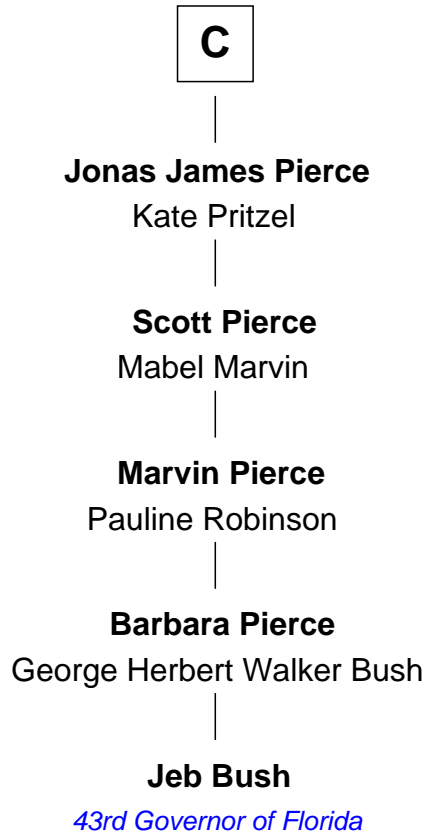

# FamousKin.com Relationship Chart of

**Jeb Bush**

*43rd Governor of Florida*

12th cousin 9 times removed of

**George Clinton**

*4th U.S. Vice President*

**Sir Maurice de Berkeley**

Eve la Zouche

**Joan Echyngam**

Sir John Bayntun

**Henry Bayntun**

- - - - -

**Jane Bayntun**

Thomas Prowse

**A**

**Thomas de Berkeley**

Katherine de Clyvedon

**Sir John Berkeley**

Elizabeth Betteshorne

**Elizabeth Berkeley**

Sir John Sutton

**Sir John Sutton Dudley**

Elizabeth Bramshot

**Edmund Dudley**

Elizabeth Grey

**Elizabeth Dudley**

William Stourton

**Ursula Stourton**

Sir Edward Clinton

**B**

FamousKin.com