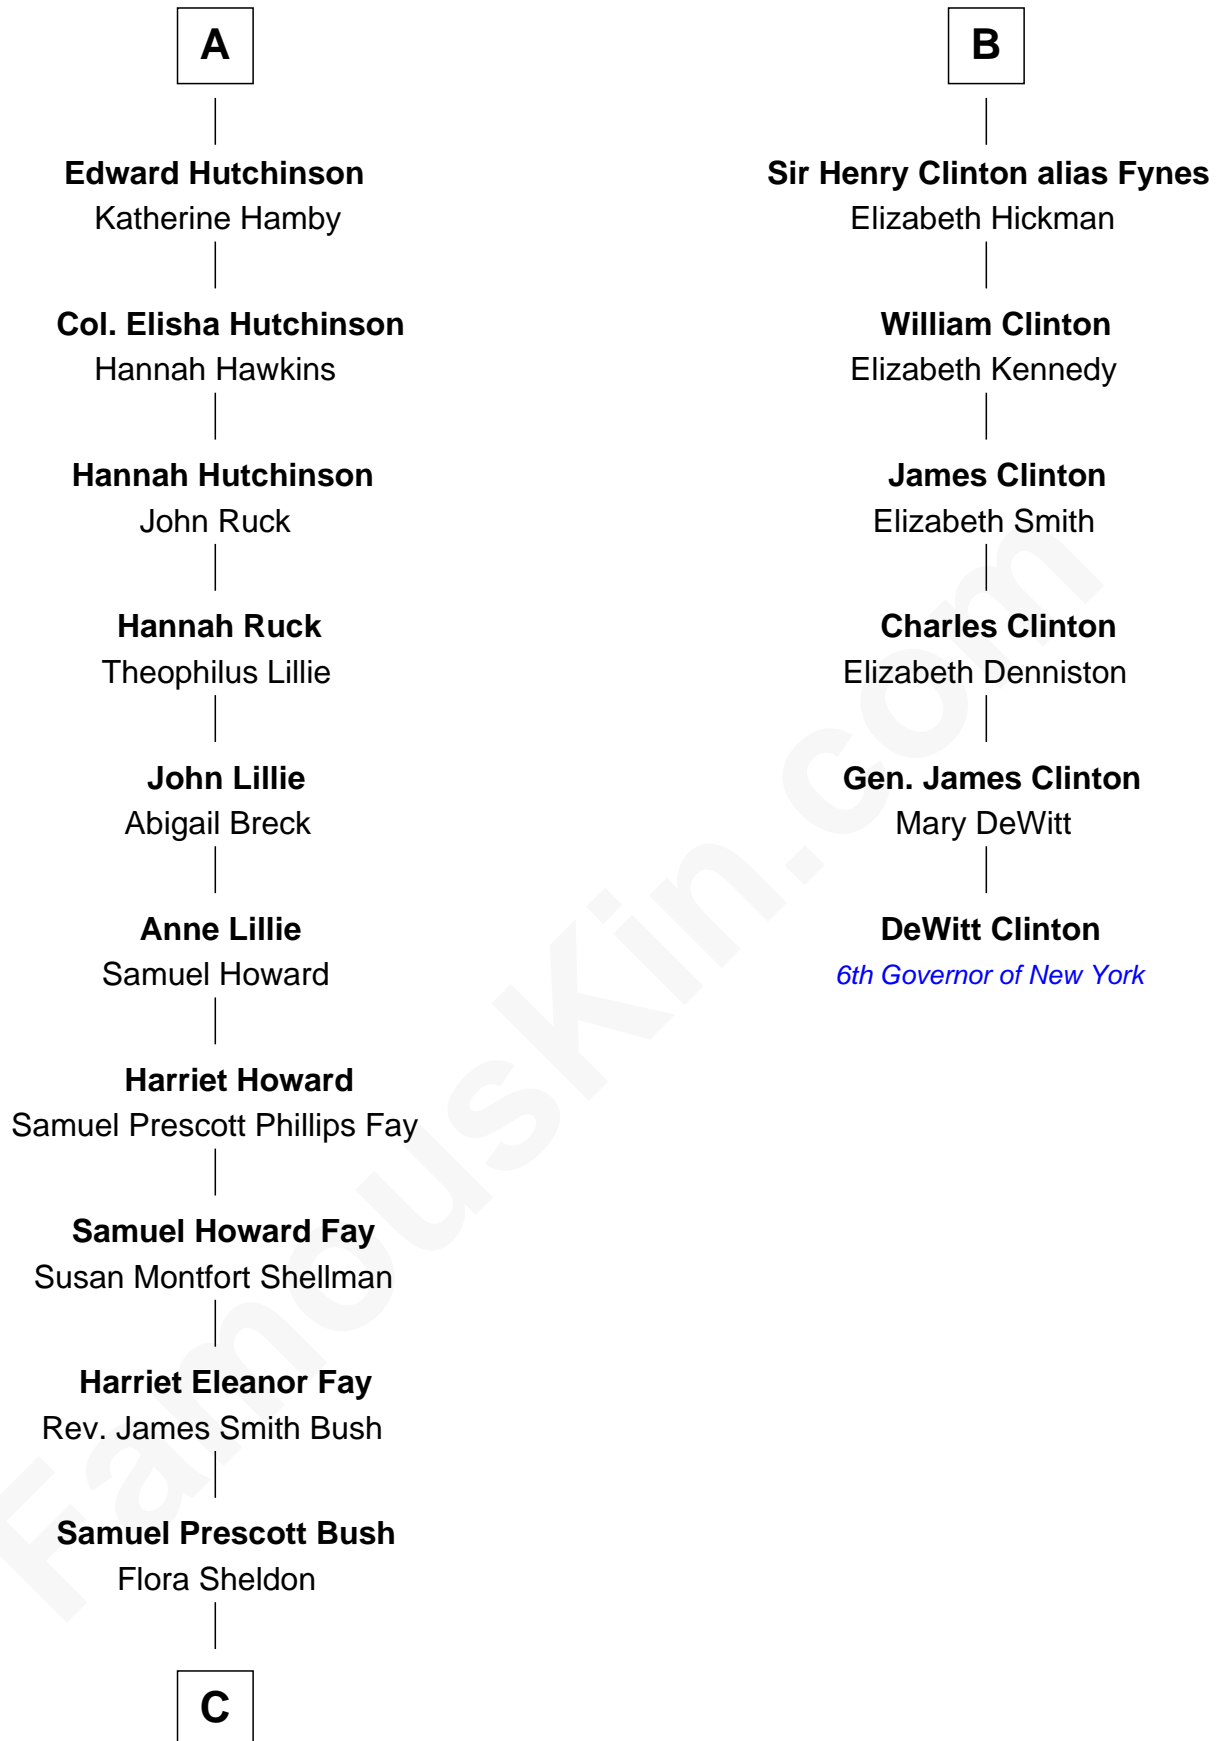

FamousKin.com

Relationship Chart of

Jeb Bush

43rd Governor of Florida

12th cousin 7 times removed of

DeWitt Clinton

6th Governor of New York

Sir Walter Blount

Sancha de Ayala

Sir Thomas Blount
Margaret de Gresley

Sir Thomas Blount
Agnes Hawley

Anne Blount
William Marbury

Robert Marbury
Katherine Williamson

William Marbury
Agnes Lenton

Rev. Francis Marbury
Bridget Dryden

Anne Marbury
William Hutchinson

A

Constance Blount
Sir John Sutton

Sir John Sutton
Elizabeth Berkeley

Sir John Sutton Dudley
Elizabeth Bramshot

Edmund Dudley
Elizabeth Grey

Elizabeth Dudley
William Stourton

Ursula Stourton
Sir Edward Clinton

Sir Henry Clinton
Elizabeth Morrison

B

C

—
Prescott Sheldon Bush

Dorothy Wear Walker

—
George Herbert Walker Bush

Barbara Pierce