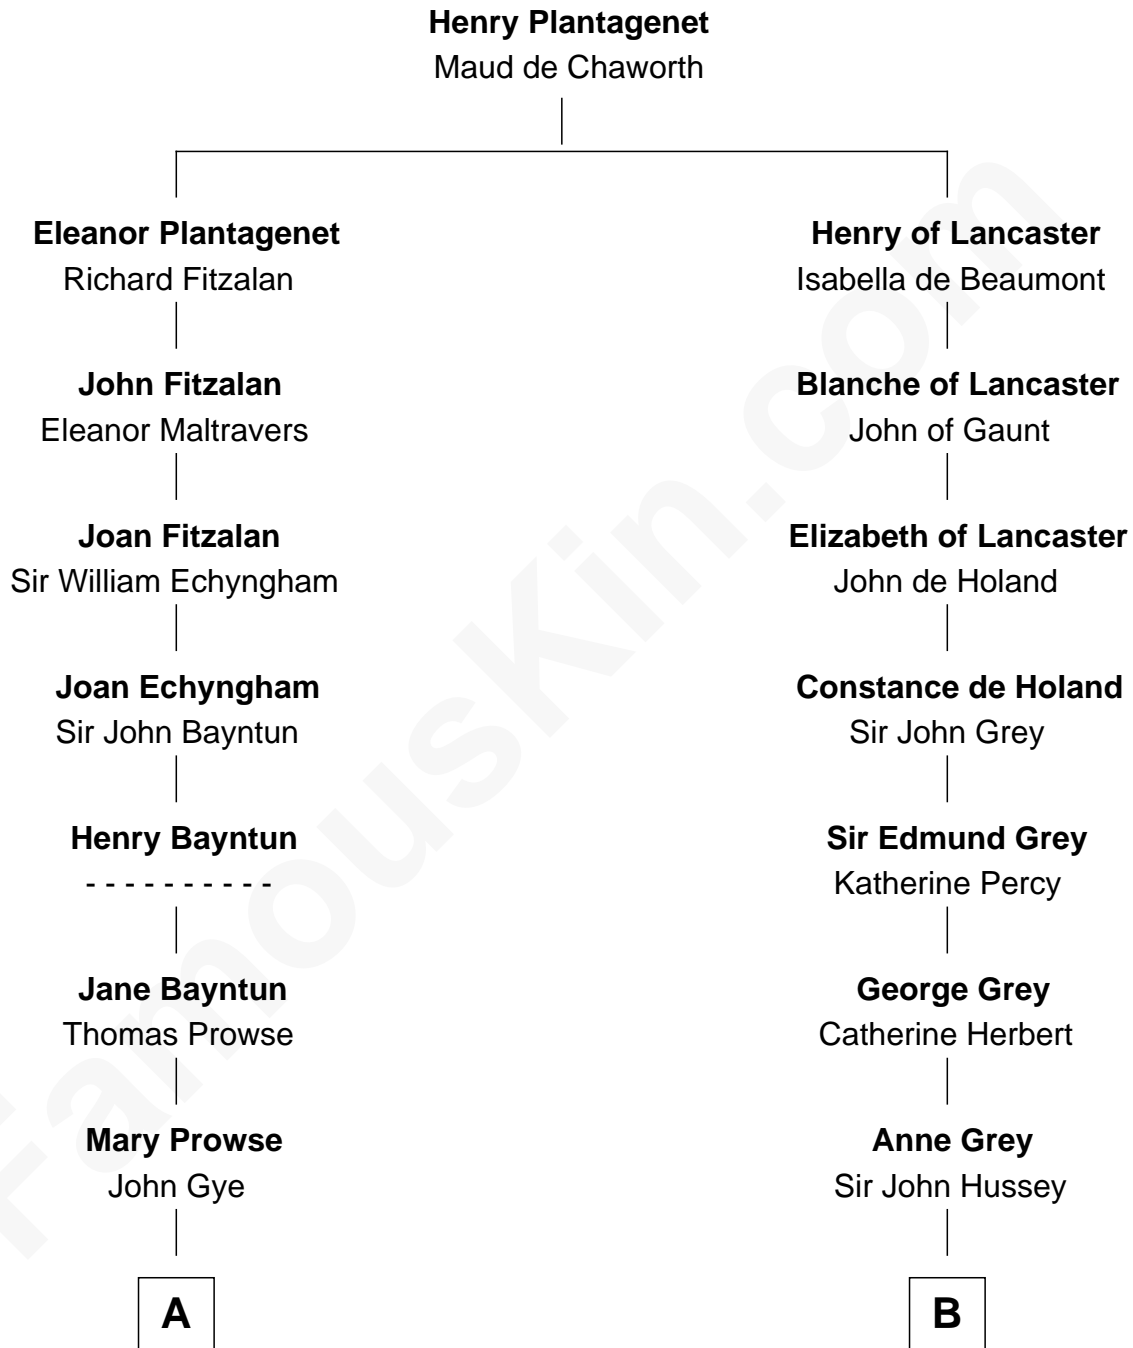

FamousKin.com

Relationship Chart of

Jeb Bush

43rd Governor of Florida

14th cousin 6 times removed of

DeWitt Clinton

6th Governor of New York

FamousKin.com