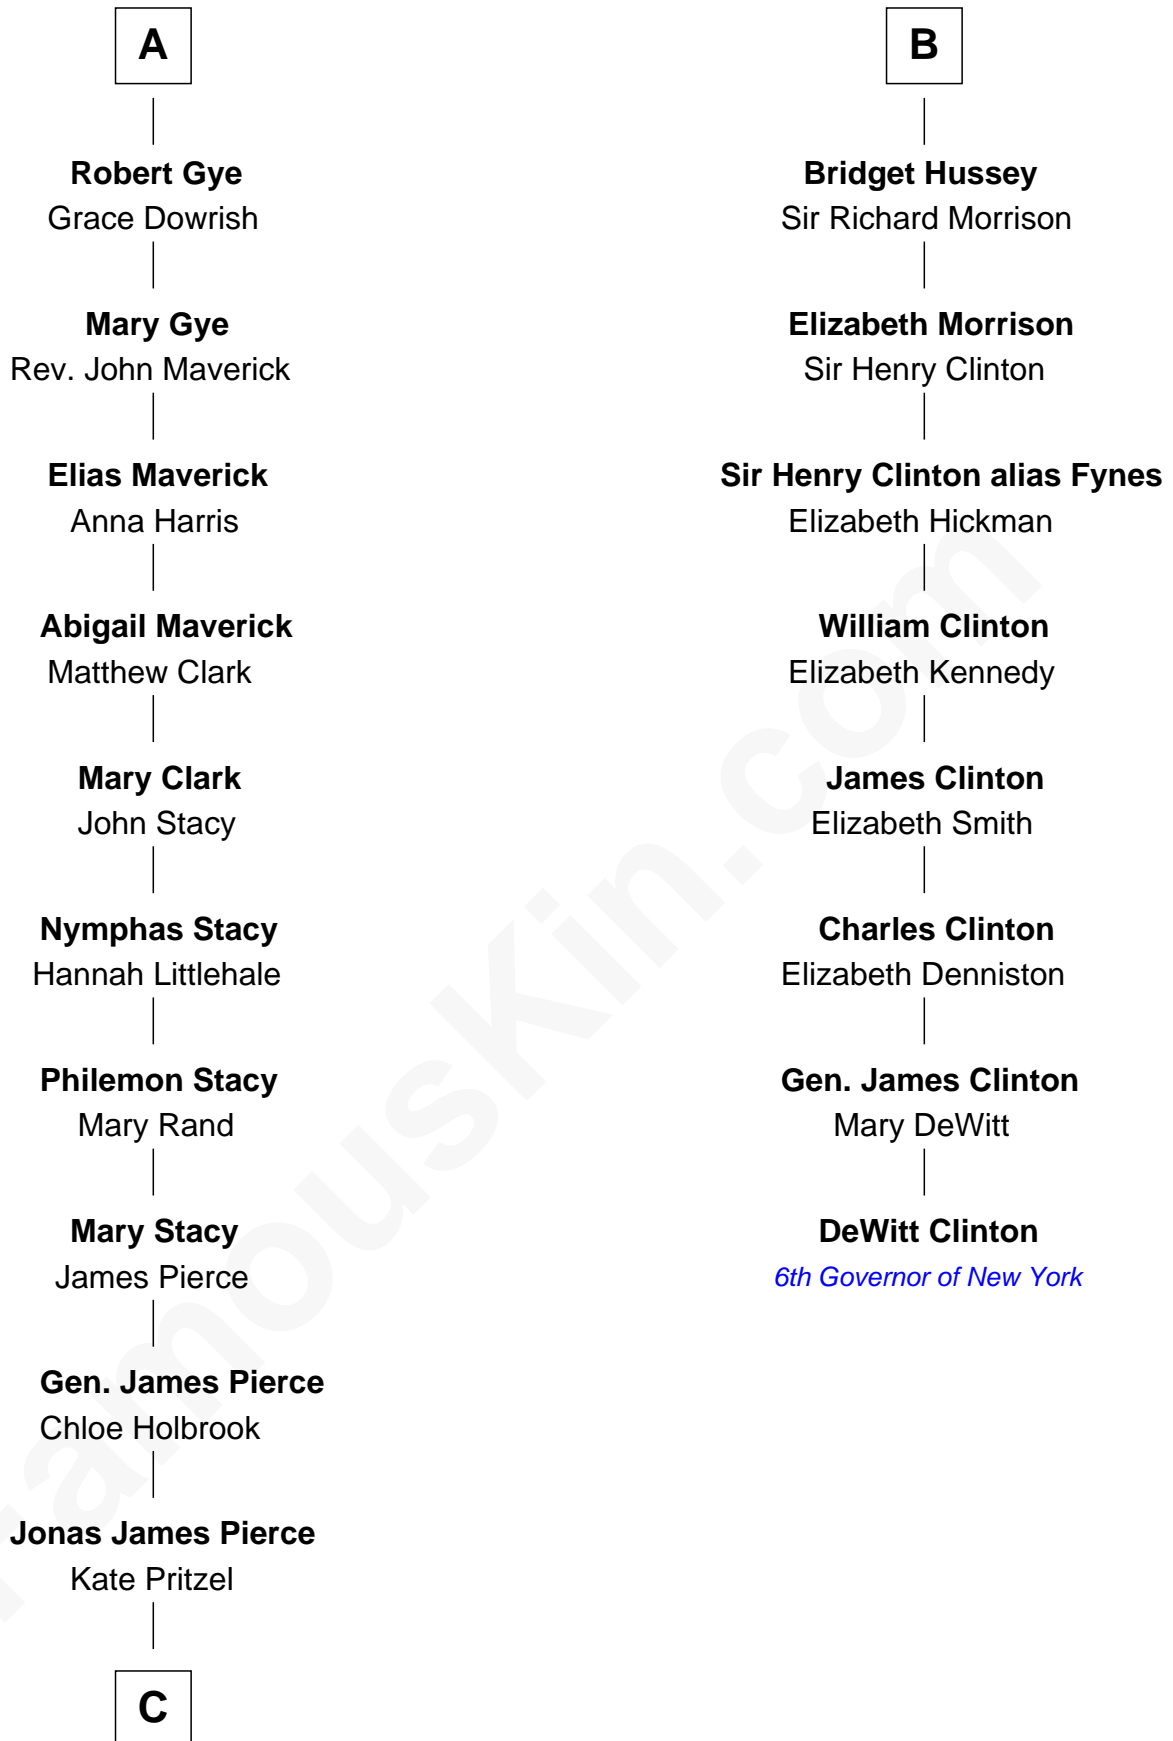

FamousKin.com

Relationship Chart of

Jeb Bush

43rd Governor of Florida

14th cousin 6 times removed of

DeWitt Clinton

6th Governor of New York

FamousKin.com