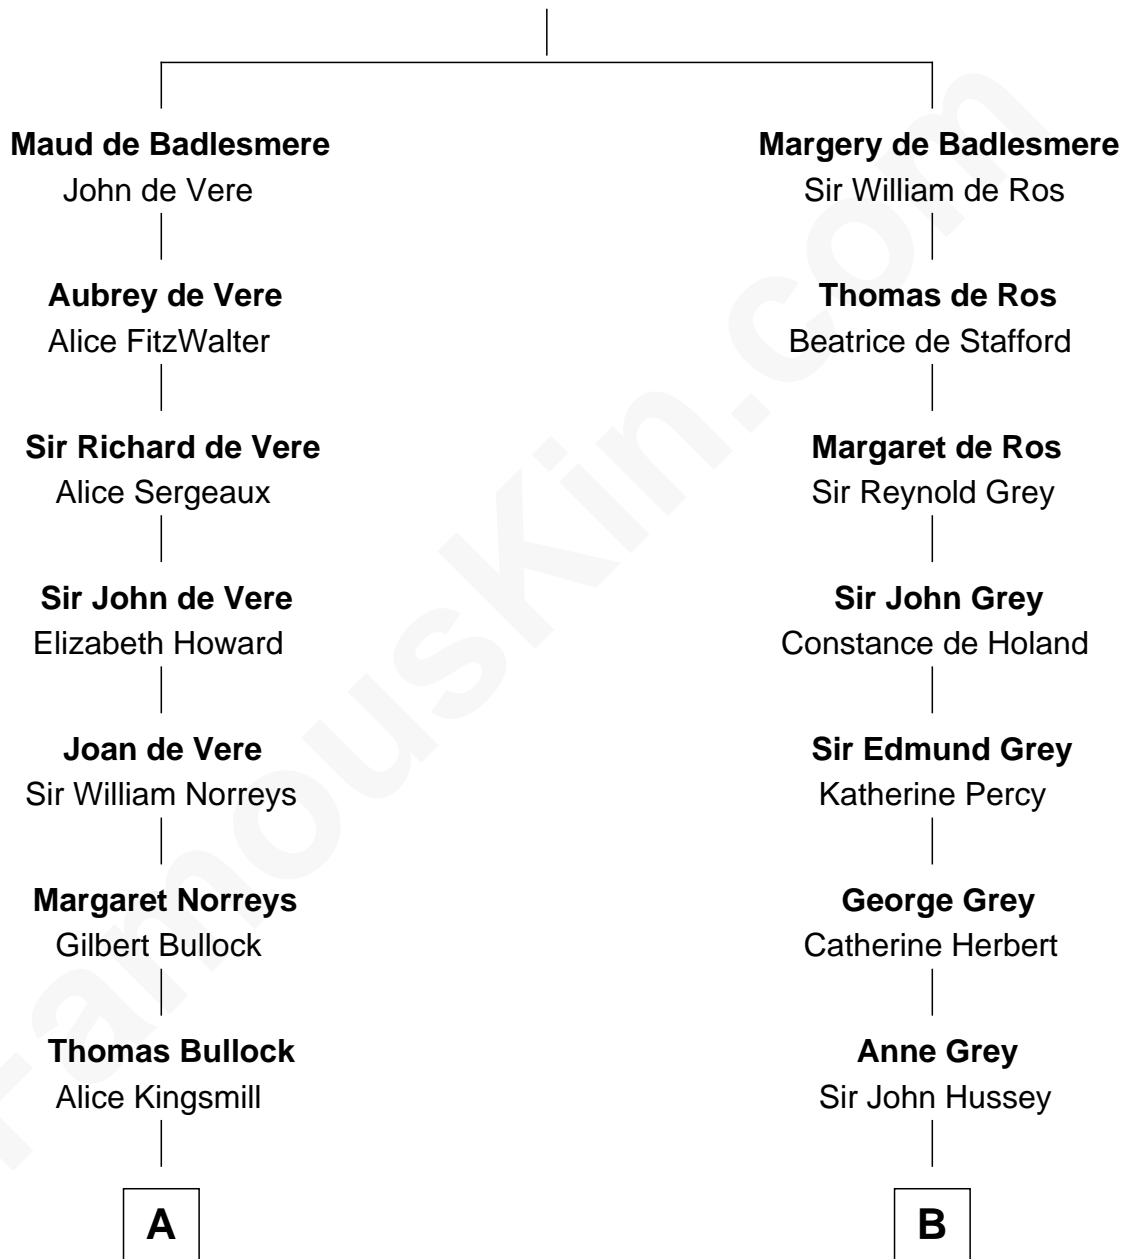

FamousKin.com Relationship Chart of

Jeb Bush

43rd Governor of Florida

14th cousin 7 times removed of

DeWitt Clinton

6th Governor of New York

Bartholomew de Badlesmere

Margaret de Clare

C

Harriet Eleanor Fay
Rev. James Smith Bush

Samuel Prescott Bush
Flora Sheldon

Prescott Sheldon Bush
Dorothy Wear Walker

George Herbert Walker Bush
Barbara Pierce

Jeb Bush
43rd Governor of Florida

FamousKin.com