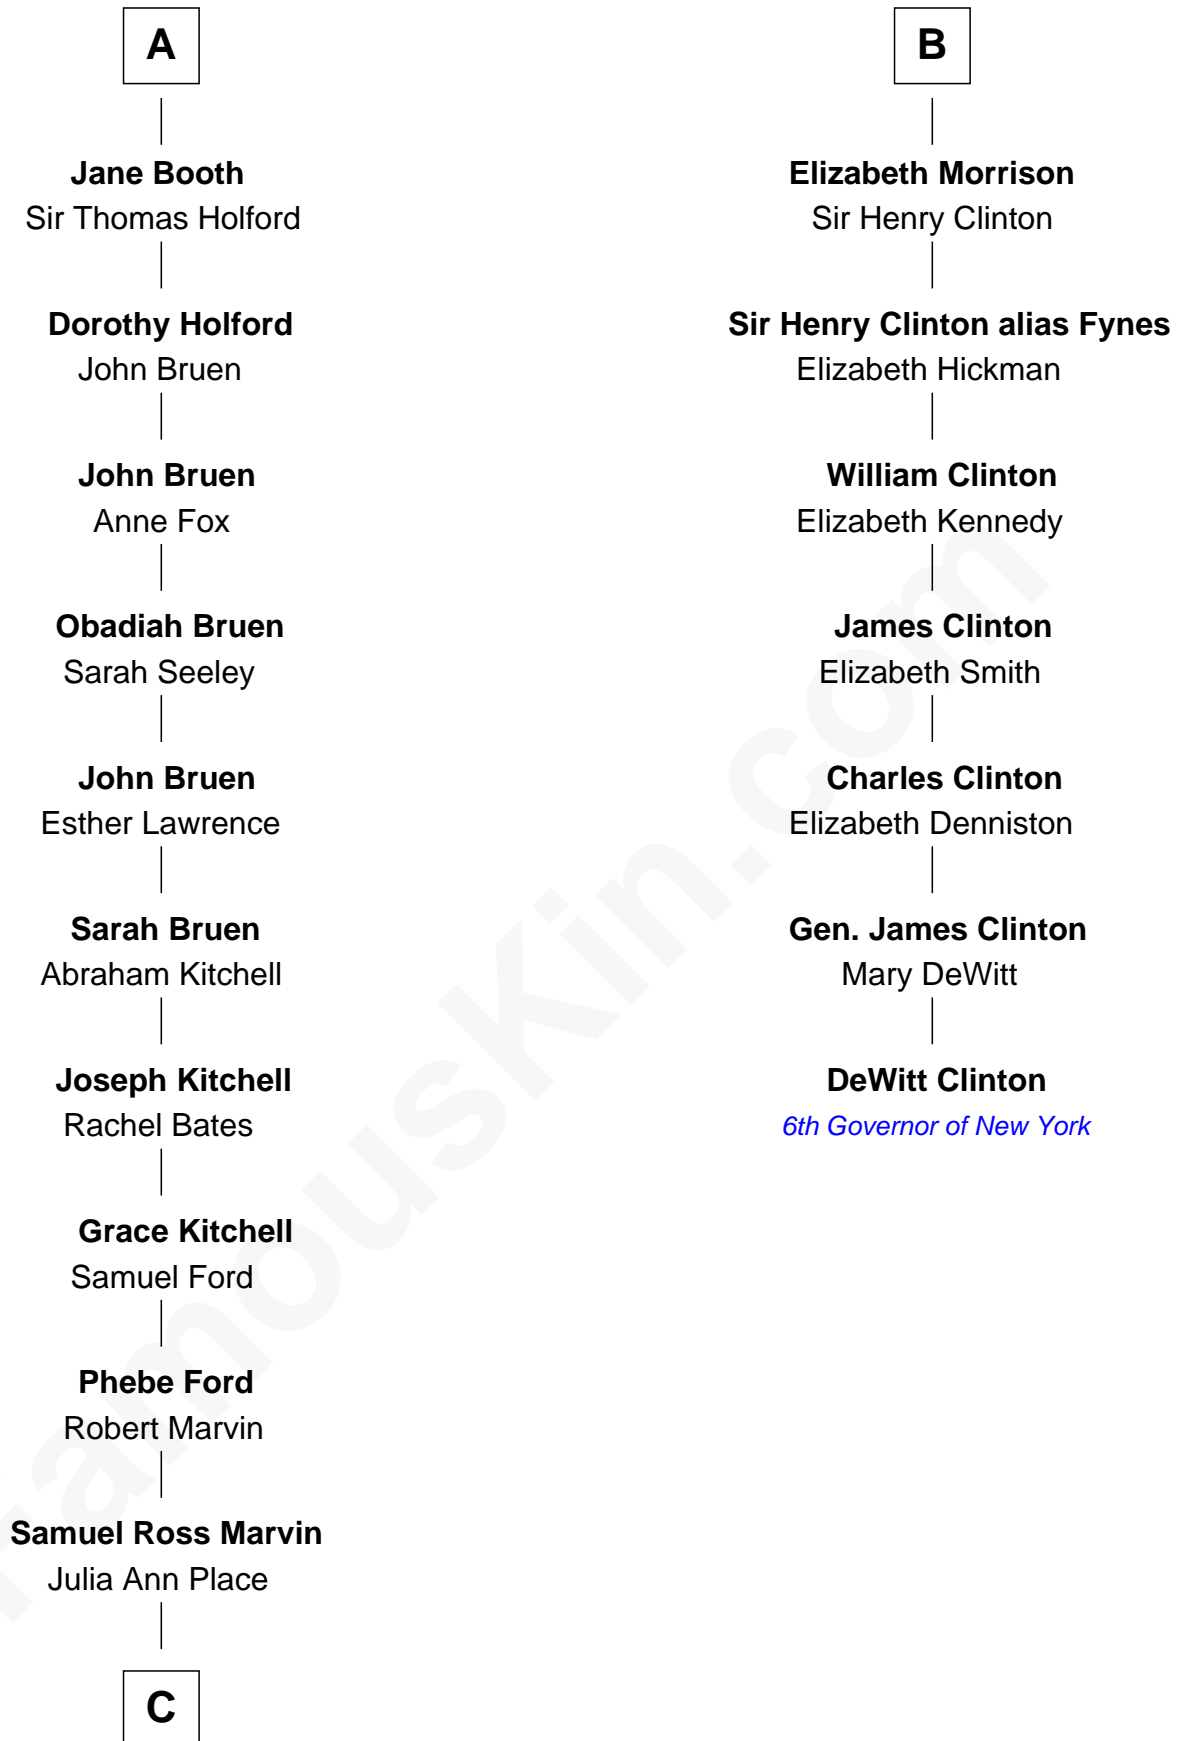

FamousKin.com

Relationship Chart of

Jeb Bush

43rd Governor of Florida

13th cousin 8 times removed of

DeWitt Clinton

6th Governor of New York

C

Jerome Place Marvin

Martha Ann Stokes

Mabel Marvin

Scott Pierce

Marvin Pierce

Pauline Robinson

Barbara Pierce

George Herbert Walker Bush