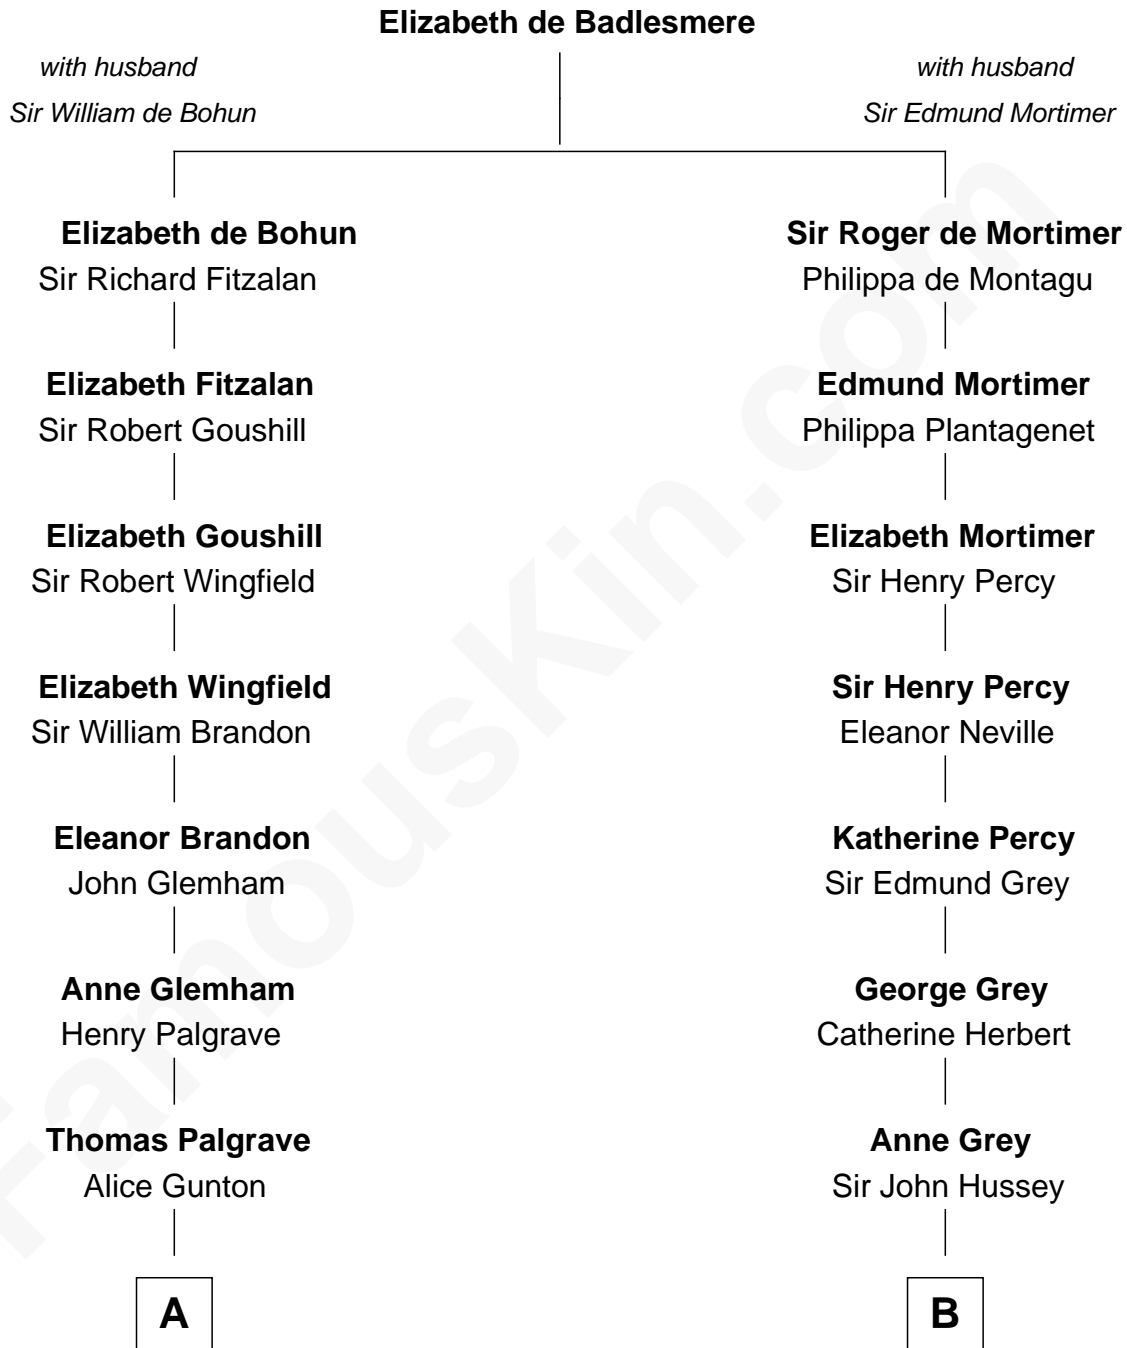

# FamousKin.com Relationship Chart of

**Jeb Bush**

*43rd Governor of Florida*

**14th cousin 7 times removed of**

**DeWitt Clinton**

*6th Governor of New York*

**C**

**Harriet Eleanor Fay**  
Rev. James Smith Bush

**Samuel Prescott Bush**  
Flora Sheldon

**Prescott Sheldon Bush**  
Dorothy Wear Walker

**George Herbert Walker Bush**  
Barbara Pierce

**Jeb Bush**  
*43rd Governor of Florida*

FamousKin.com