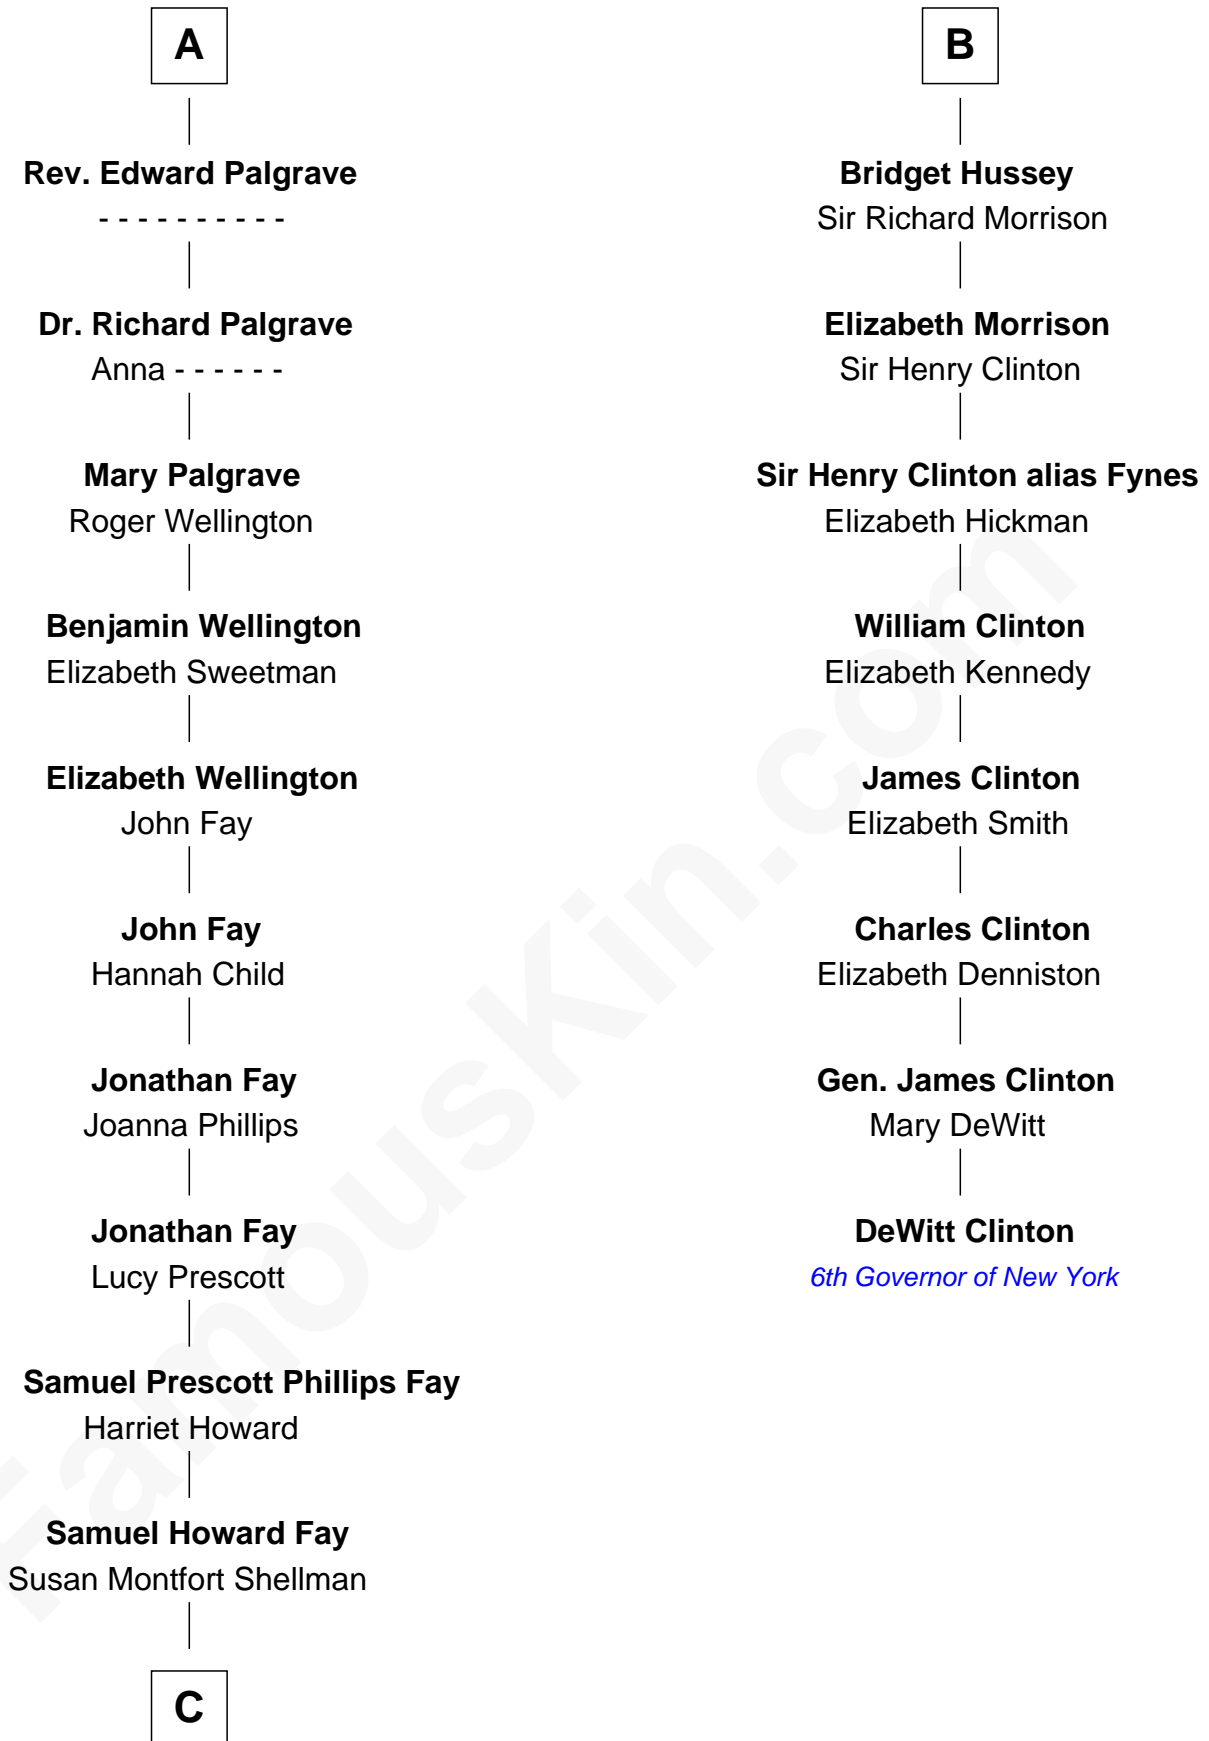

# FamousKin.com Relationship Chart of

**Jeb Bush**

*43rd Governor of Florida*

**14th cousin 7 times removed of**

**DeWitt Clinton**

*6th Governor of New York*

**C**

**Harriet Eleanor Fay**  
Rev. James Smith Bush

**Samuel Prescott Bush**  
Flora Sheldon

**Prescott Sheldon Bush**  
Dorothy Wear Walker

**George Herbert Walker Bush**  
Barbara Pierce

**Jeb Bush**  
*43rd Governor of Florida*

FamousKin.com