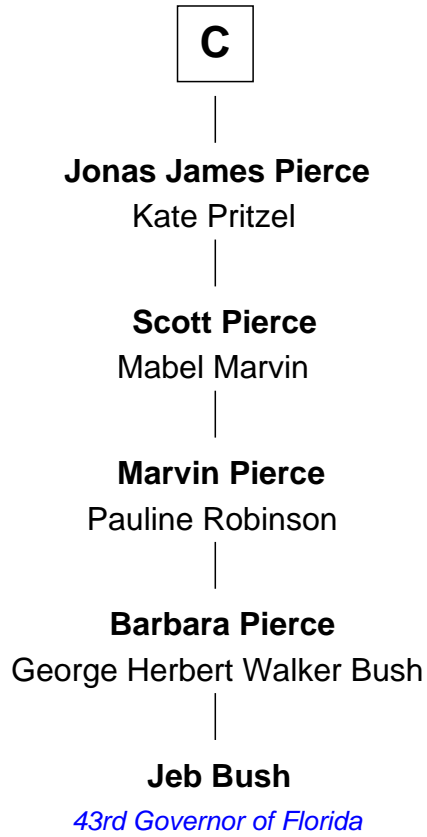

FamousKin.com Relationship Chart of

Jeb Bush

43rd Governor of Florida

13th cousin 8 times removed of

DeWitt Clinton

6th Governor of New York

Sir Maurice de Berkeley

Eve la Zouche

Milicent de Berkeley

John Maltravers

Sir John Maltravers

Gwenthin - - - - -

Eleanor Maltravers

John Fitzalan

Joan Fitzalan

Sir William Echyngam

Joan Echyngam

Sir John Bayntun

Henry Bayntun

- - - - -

Jane Bayntun

Thomas Prowse

A

Thomas de Berkeley

Elizabeth Grey

Elizabeth Dudley

William Stourton

Ursula Stourton

Sir Edward Clinton

B

FamousKin.com