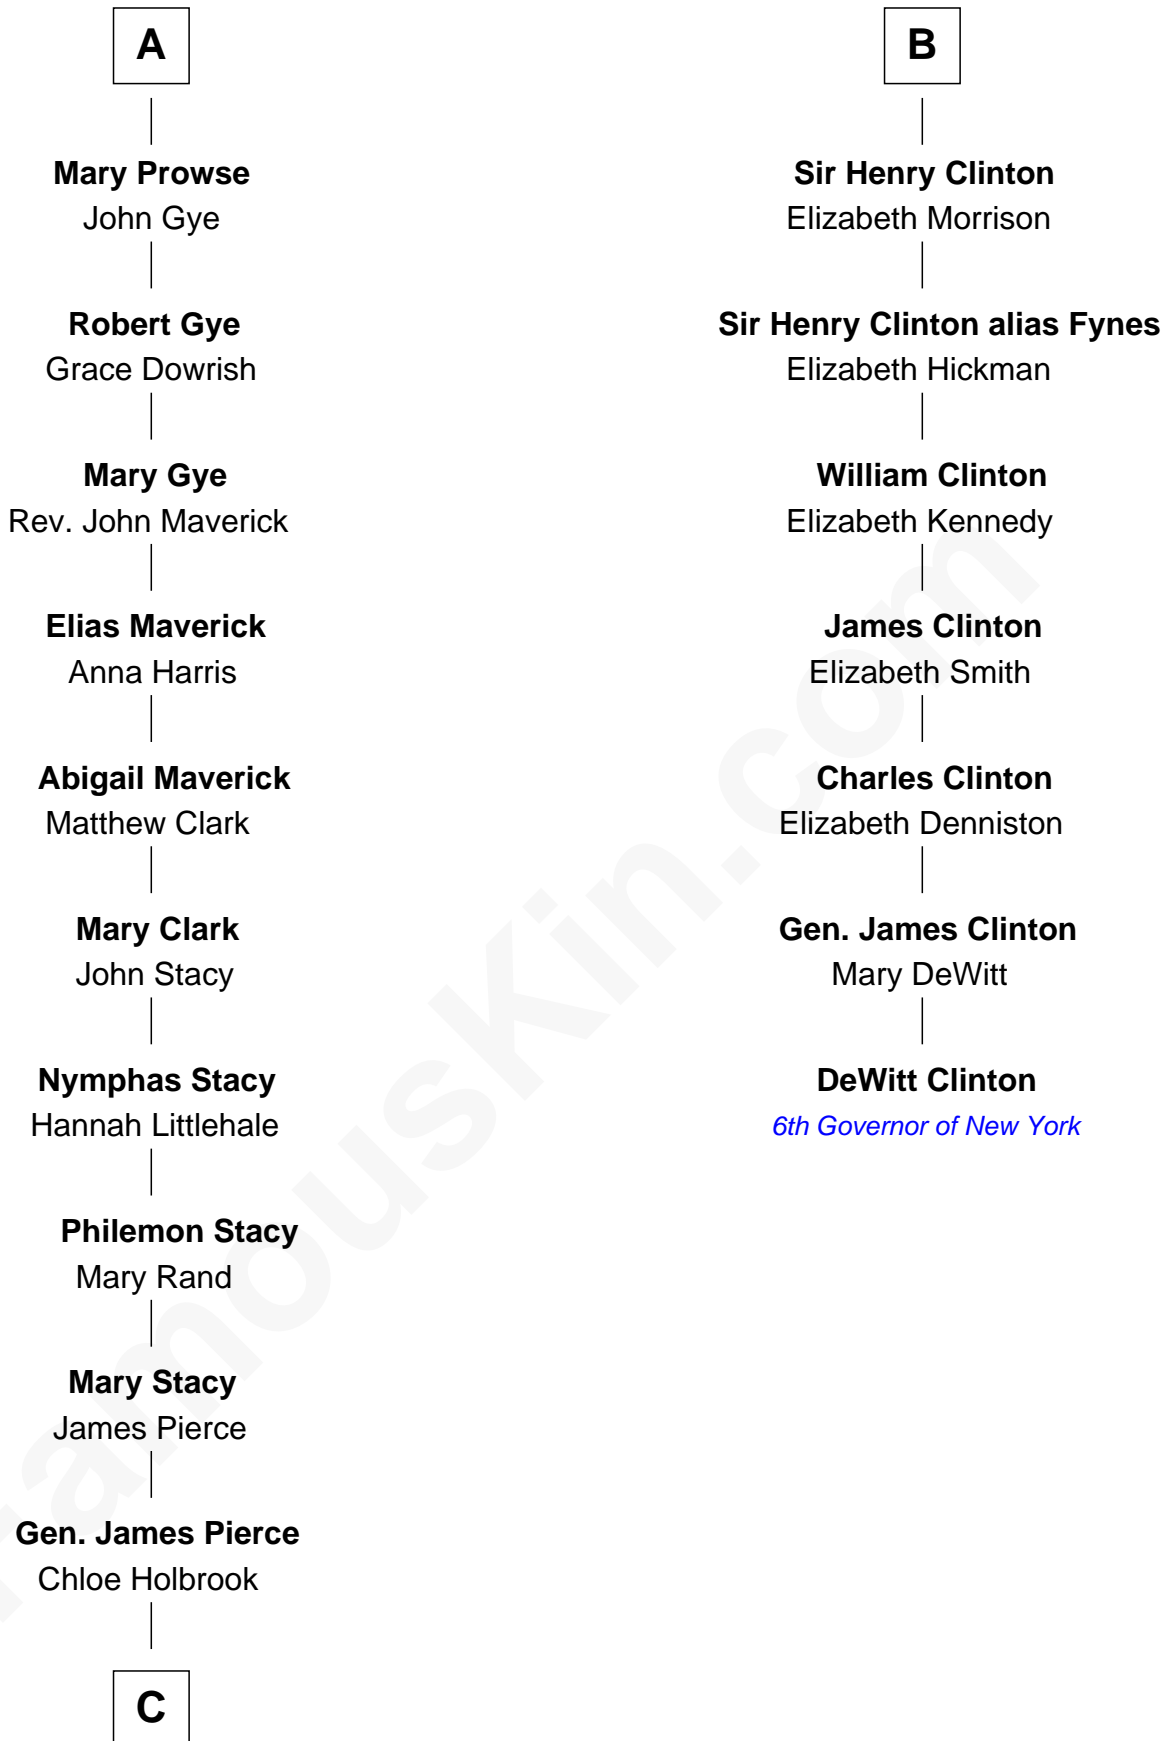

FamousKin.com Relationship Chart of

Jeb Bush

43rd Governor of Florida

13th cousin 8 times removed of

DeWitt Clinton

6th Governor of New York

Sir Maurice de Berkeley

Eve la Zouche

Milicent de Berkeley

John Maltravers

Sir John Maltravers

Gwenthin - - - - -

Eleanor Maltravers

John Fitzalan

Joan Fitzalan

Sir William Echyngam

Katherine de Clyvedon

Sir John Berkeley

Elizabeth Betteshorne

Elizabeth Berkeley

Sir John Sutton

Sir John Sutton Dudley

Elizabeth Bramshot

Edmund Dudley

Elizabeth Grey

Elizabeth Dudley

William Stourton

Ursula Stourton

Sir Edward Clinton

B

FamousKin.com