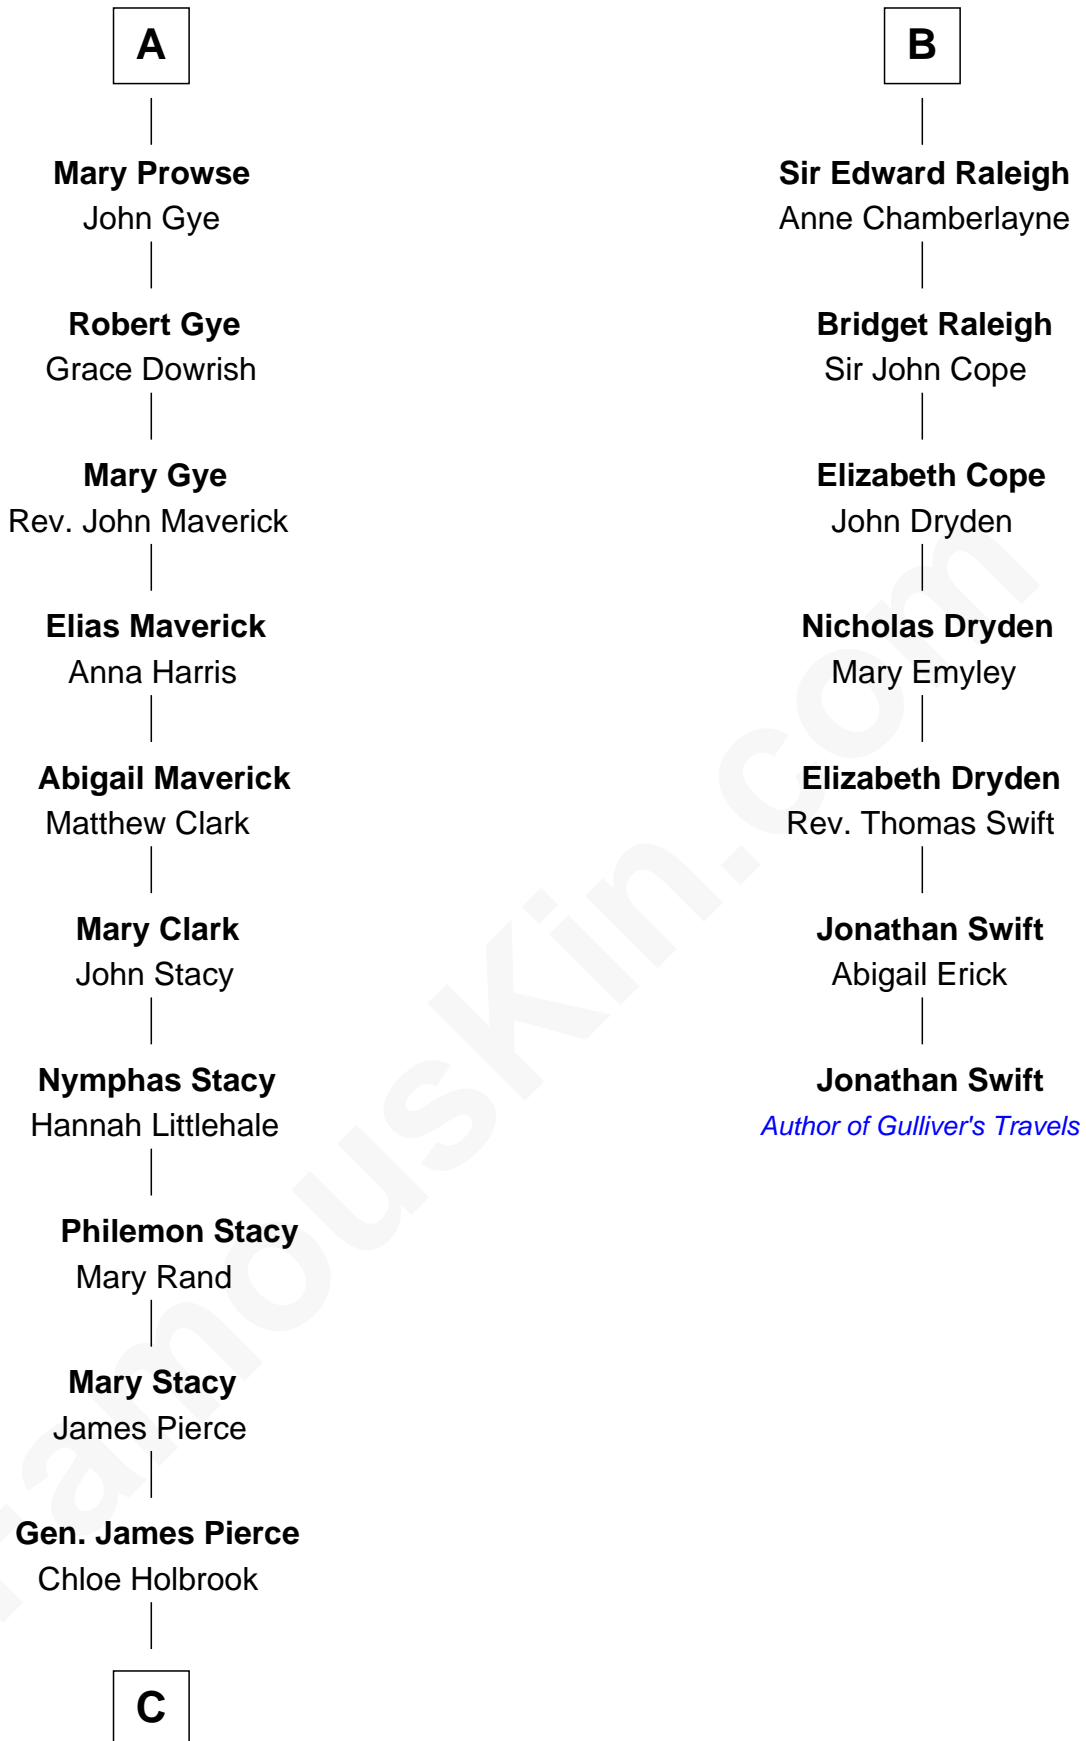

## Relationship Chart of

### Jeb Bush

43rd Governor of Florida

13th cousin 8 times removed of

### Jonathan Swift

Author of Gulliver's Travels

**C**

Jonas James Pierce

Kate Pritzel

Scott Pierce

Mabel Marvin

Marvin Pierce