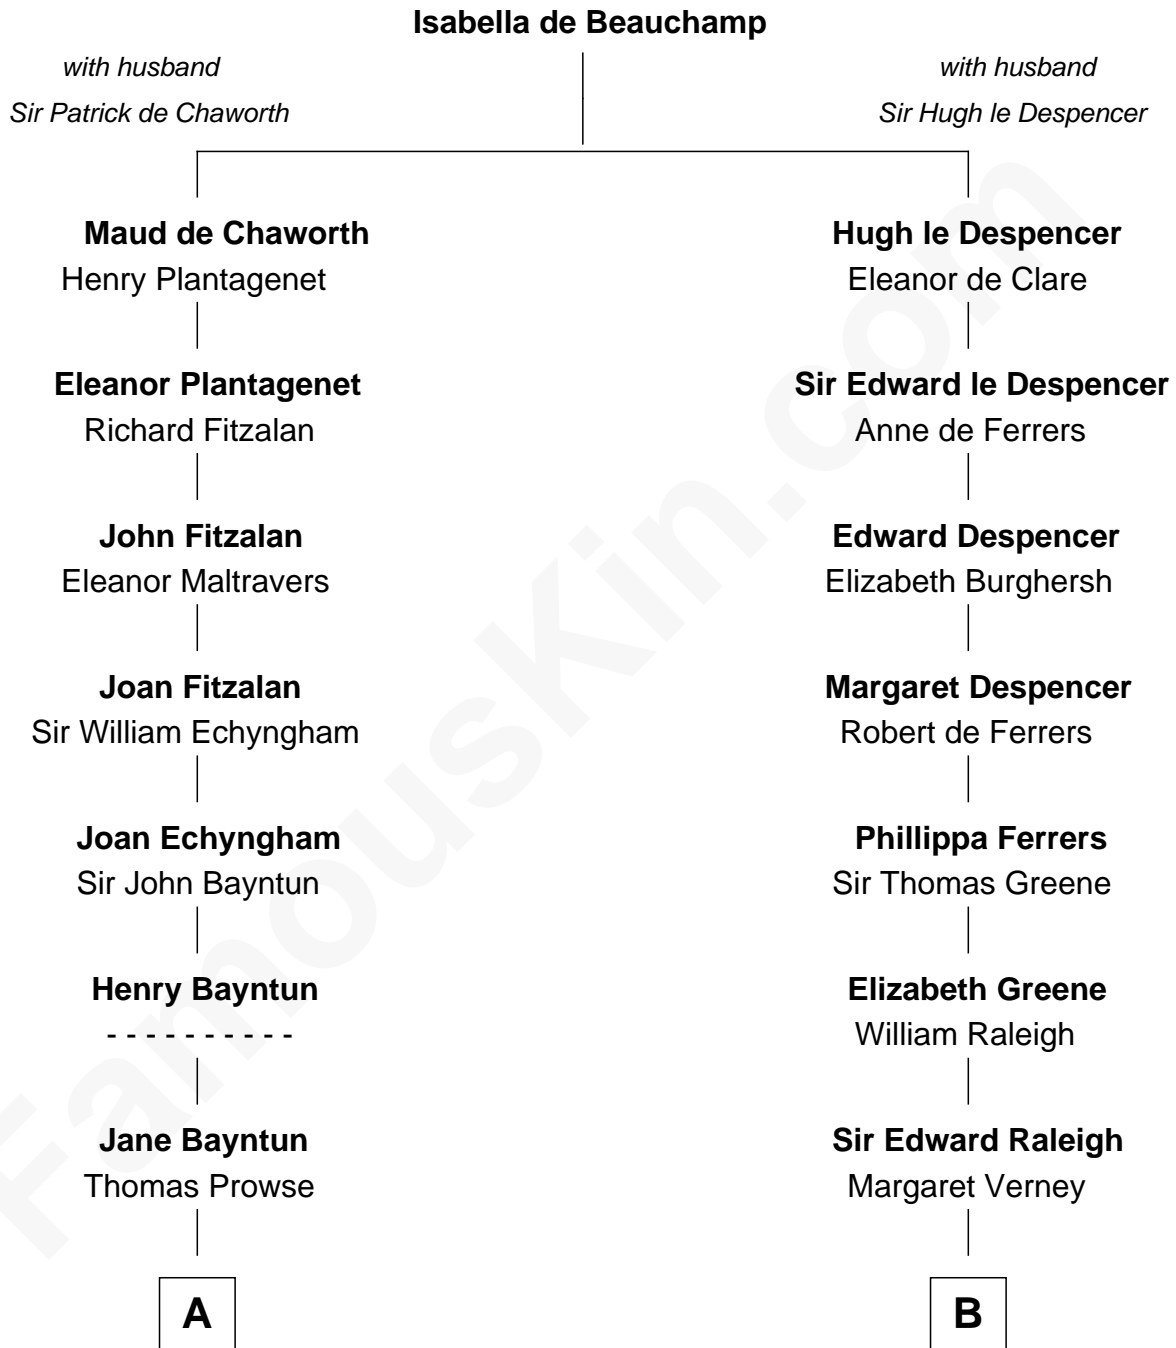

## Relationship Chart of

### Jeb Bush

43rd Governor of Florida

13th cousin 8 times removed of

### Jonathan Swift

Author of Gulliver's Travels

**C**

Jonas James Pierce

Kate Pritzel

Scott Pierce

Mabel Marvin

Marvin Pierce