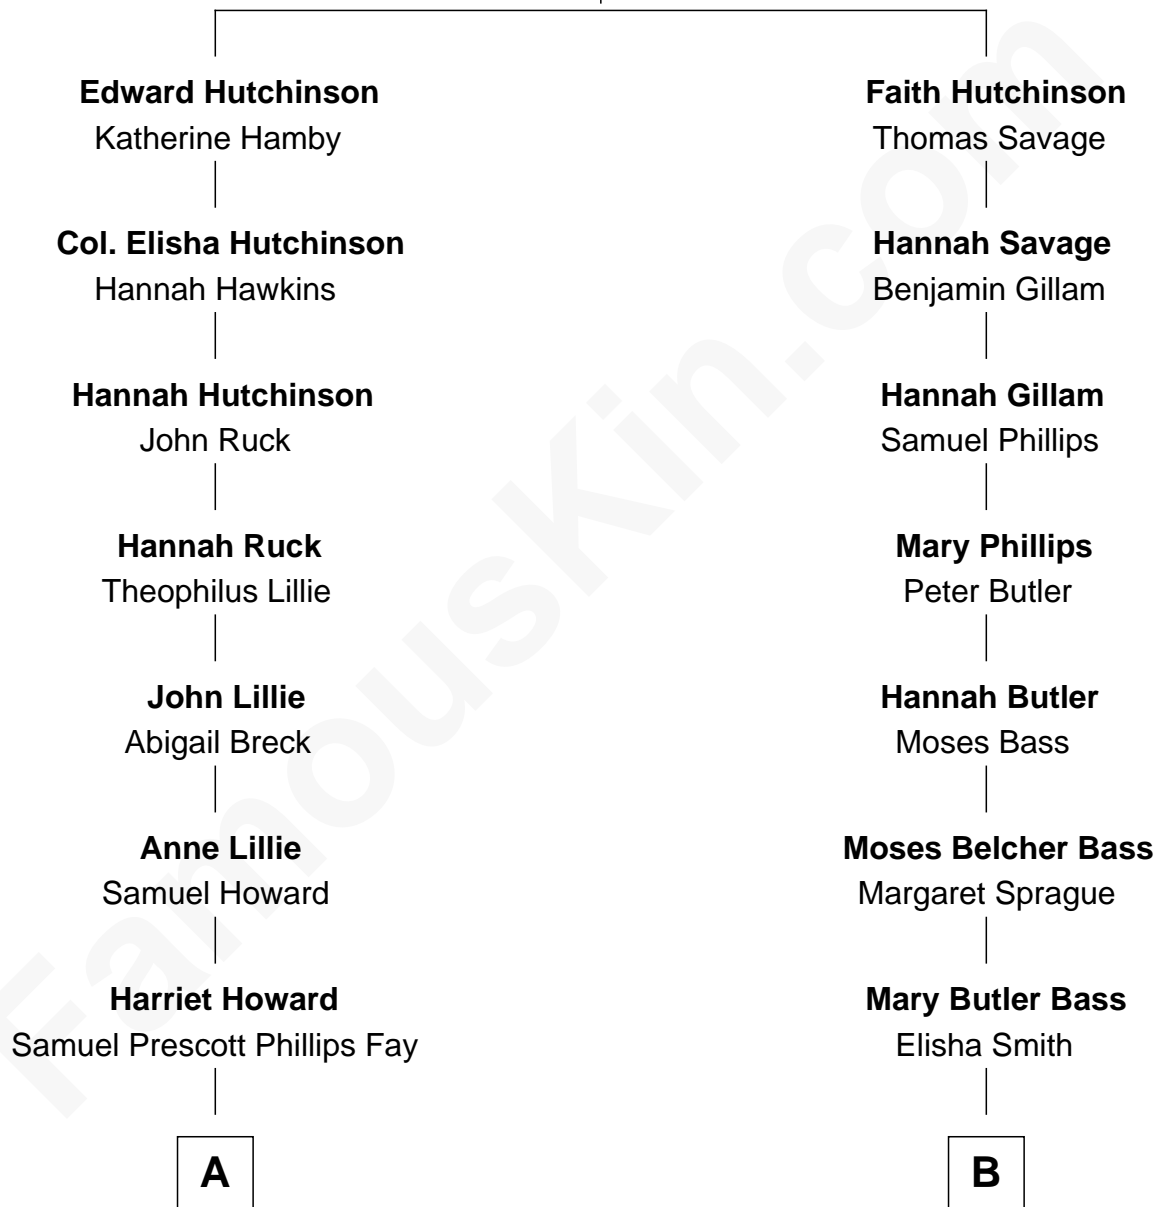

# FamousKin.com Relationship Chart of

**Jeb Bush**

*43rd Governor of Florida*

10th cousin 2 times removed of

**Erskine Childers**

*4th President of Ireland*

**William Hutchinson**

Anne Marbury

**A**

**Samuel Howard Fay**  
Susan Montfort Shellman

**Harriet Eleanor Fay**  
Rev. James Smith Bush

**Samuel Prescott Bush**  
Flora Sheldon

**Prescott Sheldon Bush**  
Dorothy Wear Walker

**George Herbert Walker Bush**  
Barbara Pierce