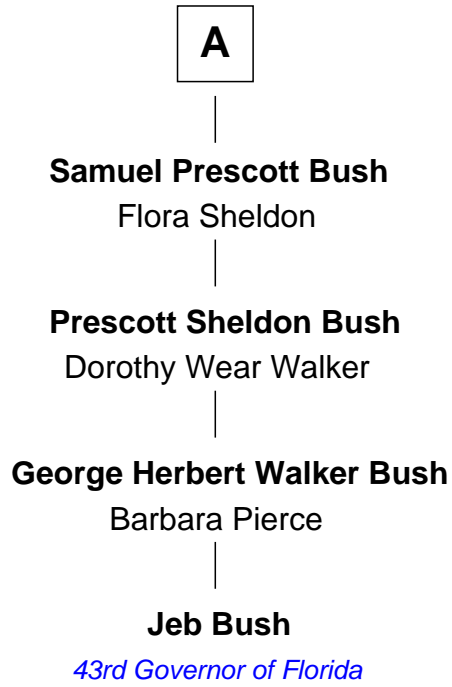

FamousKin.com