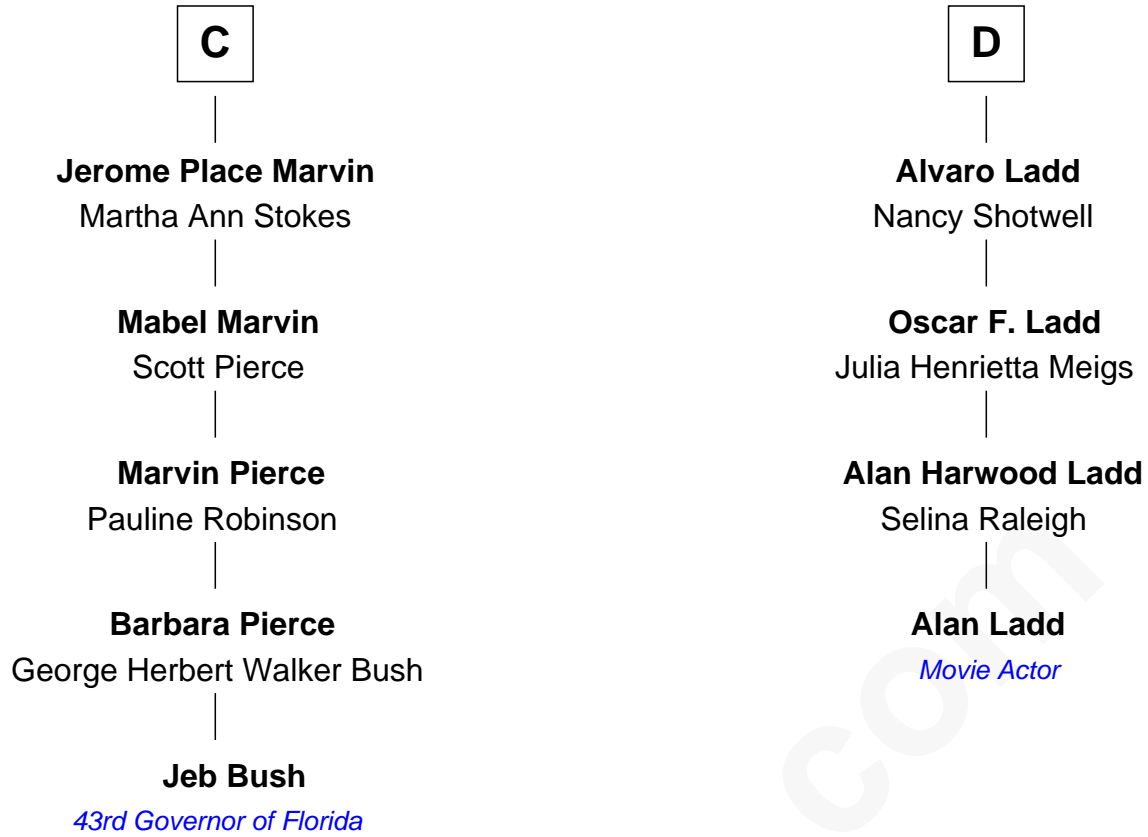

FamousKin.com Relationship Chart of

Jeb Bush

43rd Governor of Florida

20th cousin 1 time removed of

Alan Ladd

Movie Actor

Ralph de Stafford

with wife
Katherine de Hastang

with wife
Margaret de Audley

FamousKin.com