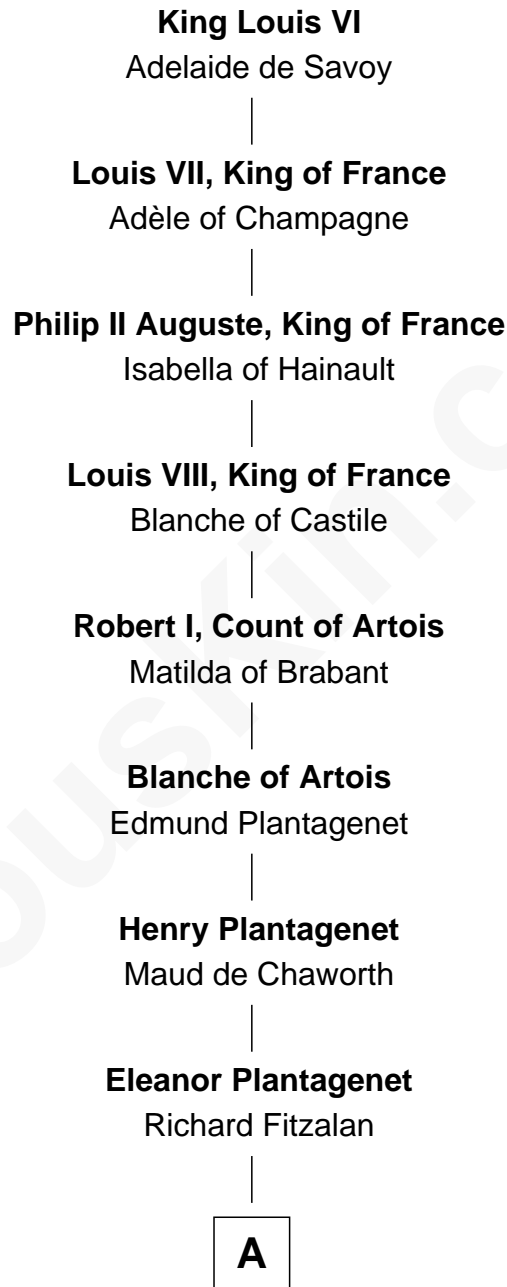

FamousKin.com Relationship Chart of

Jeb Bush

43rd Governor of Florida

25th Great-grandson of

King Louis VI

King of France

A

John Fitzalan
Eleanor Maltravers

Joan Fitzalan
Sir William Echyngam

Joan Echyngam
Sir John Bayntun

Henry Bayntun

Jane Bayntun
Thomas Prowse

Mary Prowse
John Gye

Robert Gye
Grace Dowrish

Mary Gye
Rev. John Maverick

Elias Maverick
Anna Harris