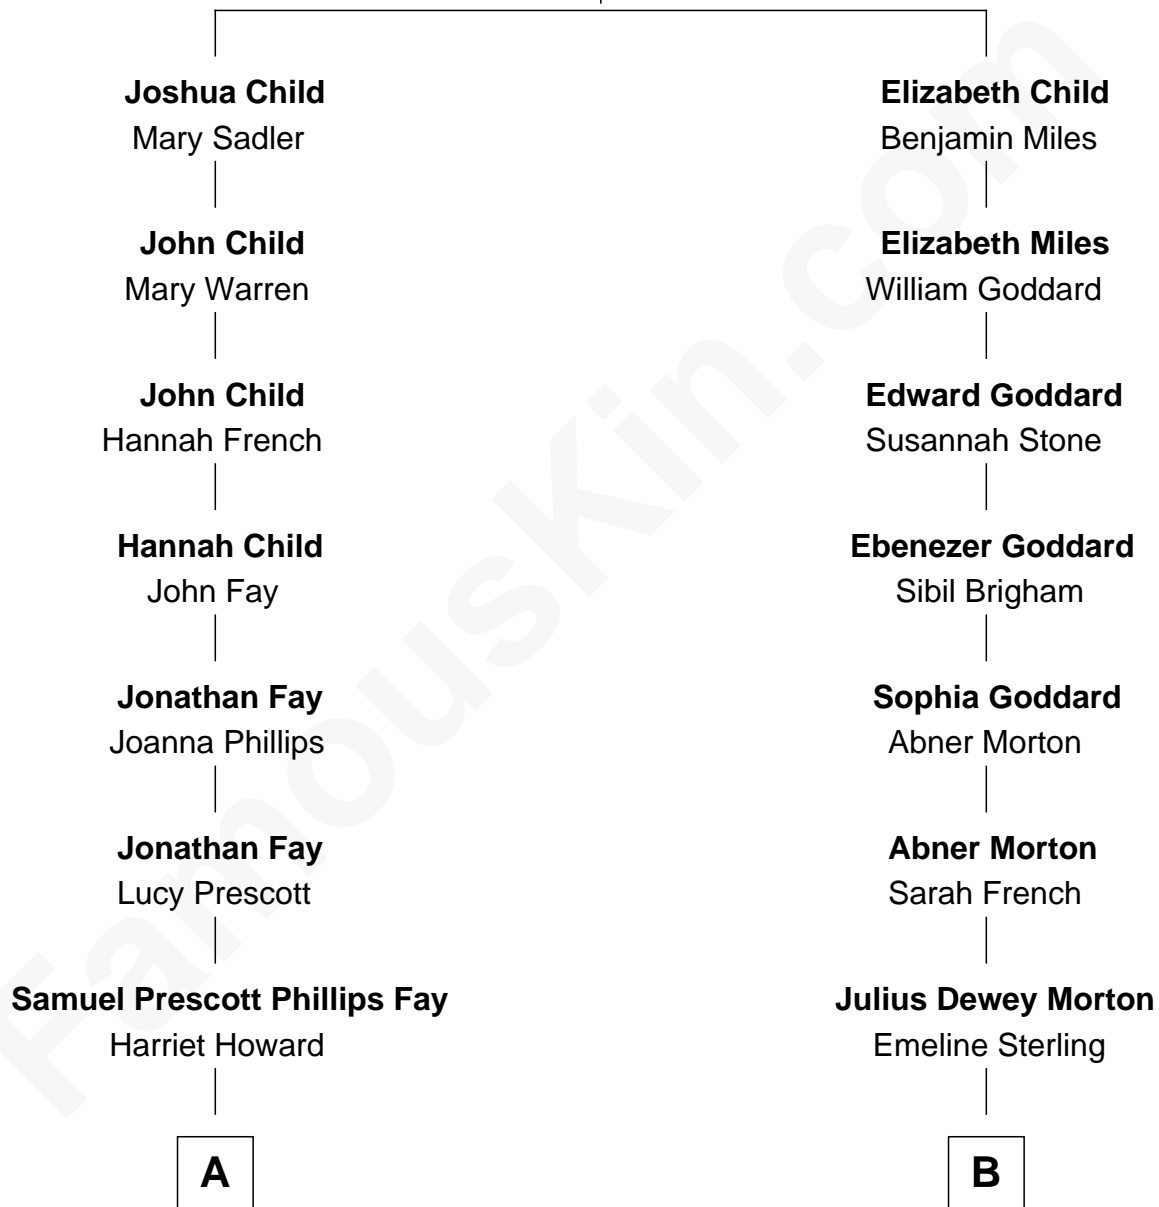

FamousKin.com Relationship Chart of

Jeb Bush

43rd Governor of Florida

8th cousin 4 times removed of

Joy Morton

Founder of Morton Salt Company

Wolston Child

Ellen Empson

A

Samuel Howard Fay
Susan Montfort Shellman

Harriet Eleanor Fay
Rev. James Smith Bush

Samuel Prescott Bush
Flora Sheldon

Prescott Sheldon Bush
Dorothy Wear Walker

George Herbert Walker Bush
Barbara Pierce

Jeb Bush
43rd Governor of Florida

B

Julius Sterling Morton
Caroline Joy

Joy Morton
Founder of Morton Salt Company

FamousKin.com