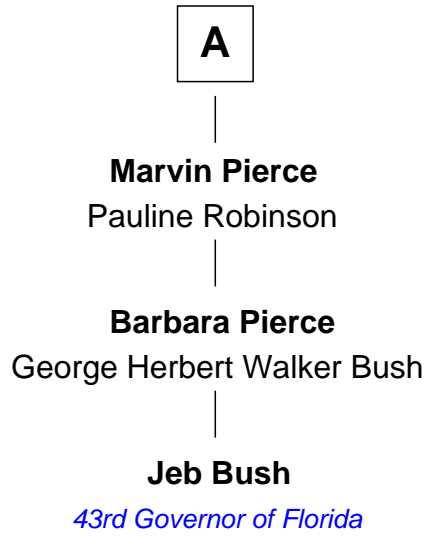

FamousKin.com