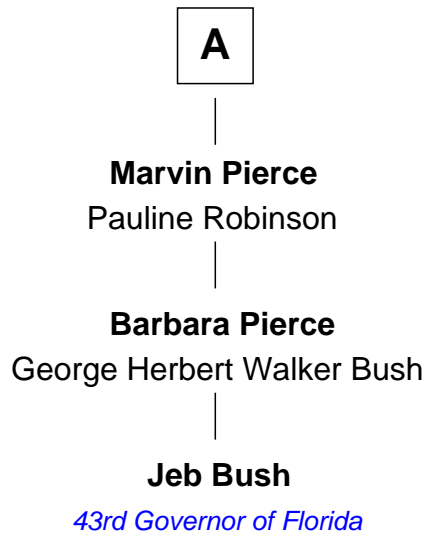

# FamousKin.com Relationship Chart of

**Jeb Bush**

*43rd Governor of Florida*

5th cousin 4 times removed of

**Julius Sterling Morton**

*Founder of Arbor Day*

**Sarah Clark**

Reinold Marvin

**Mabel Marvin**  
Scott Pierce

**A**

**Mary Marvin**

Daniel Sterling

**Joseph Sterling**

Sarah Mack

**William Sterling**

Jemima Sill

**Joseph Sterling**

Emelia Cadwell

**Emeline Sterling**

Julius Dewey Morton

**Julius Sterling Morton**

*Founder of Arbor Day*

FamousKin.com