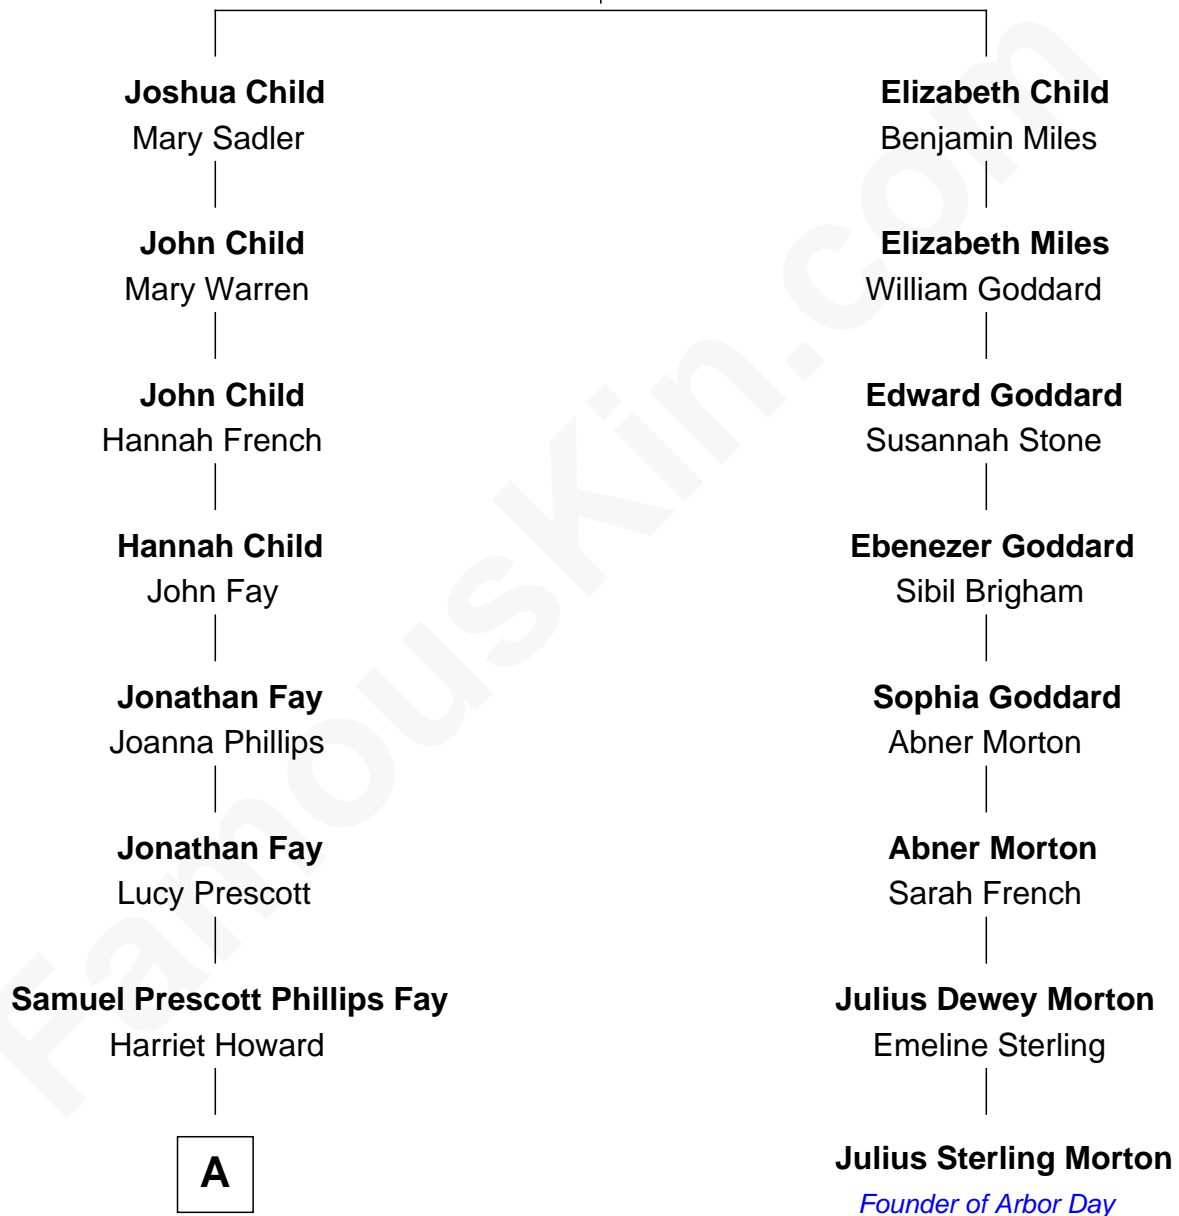

FamousKin.com Relationship Chart of

Jeb Bush

43rd Governor of Florida

7th cousin 5 times removed of

Julius Sterling Morton

Founder of Arbor Day

Wolston Child

Ellen Empson

A

—
Samuel Howard Fay
Susan Montfort Shellman

—
Harriet Eleanor Fay
Rev. James Smith Bush

—
Samuel Prescott Bush
Flora Sheldon

—
Prescott Sheldon Bush
Dorothy Wear Walker

—
George Herbert Walker Bush
Barbara Pierce