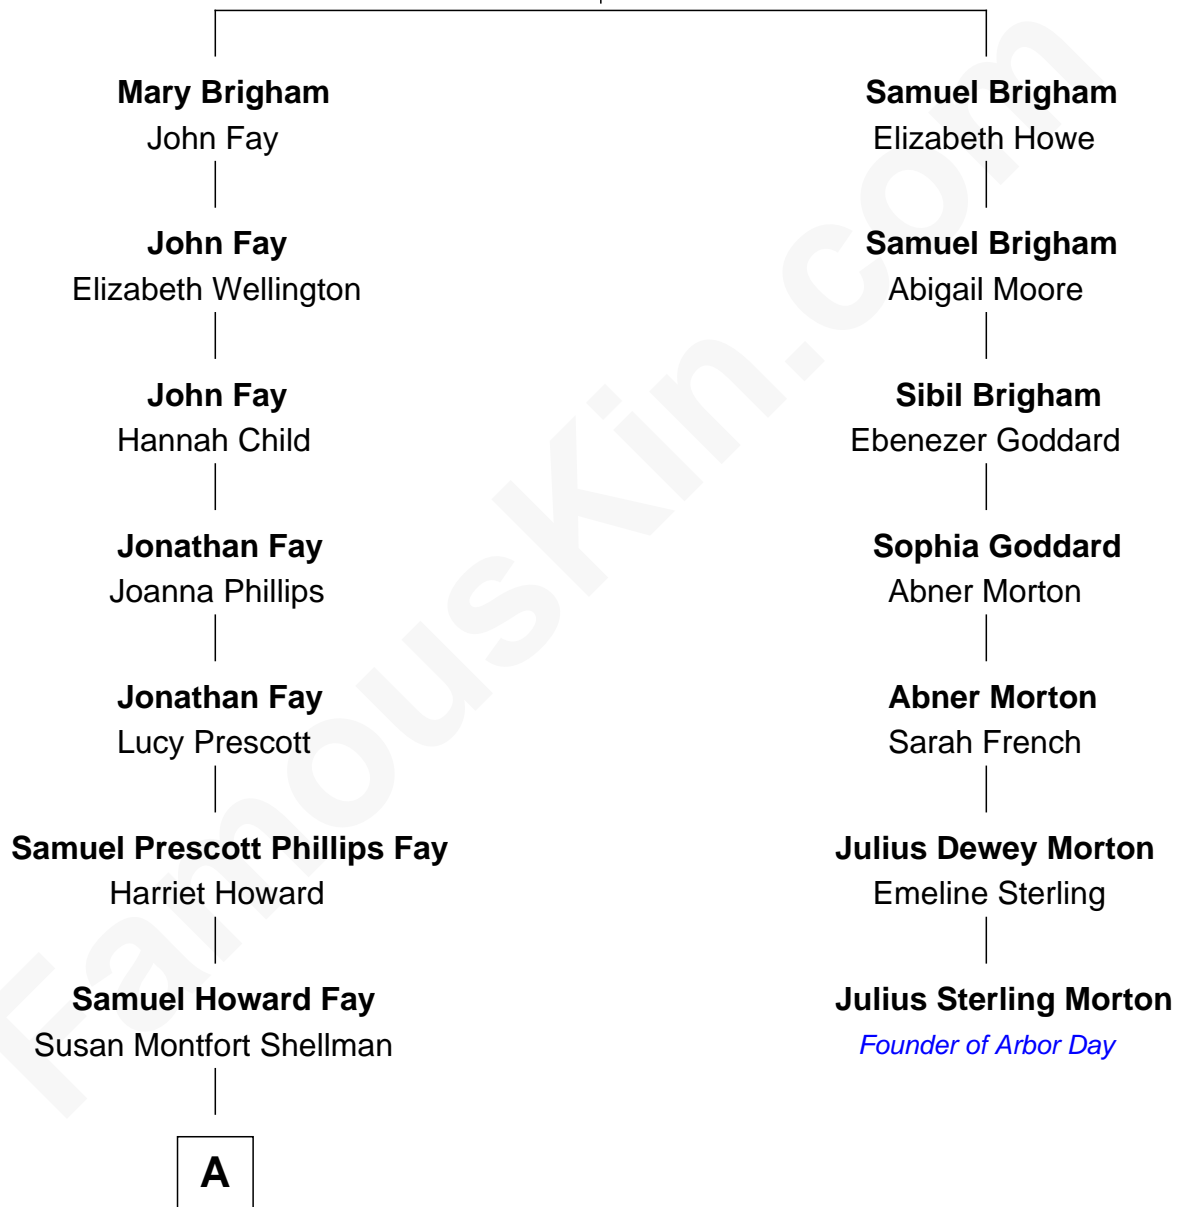

FamousKin.com Relationship Chart of

Jeb Bush

43rd Governor of Florida

6th cousin 5 times removed of

Julius Sterling Morton

Founder of Arbor Day

Thomas Brigham

Mercy - - - - -

A

—
Harriet Eleanor Fay
Rev. James Smith Bush

—
Samuel Prescott Bush
Flora Sheldon

—
Prescott Sheldon Bush
Dorothy Wear Walker

—
George Herbert Walker Bush
Barbara Pierce

—
Jeb Bush
43rd Governor of Florida