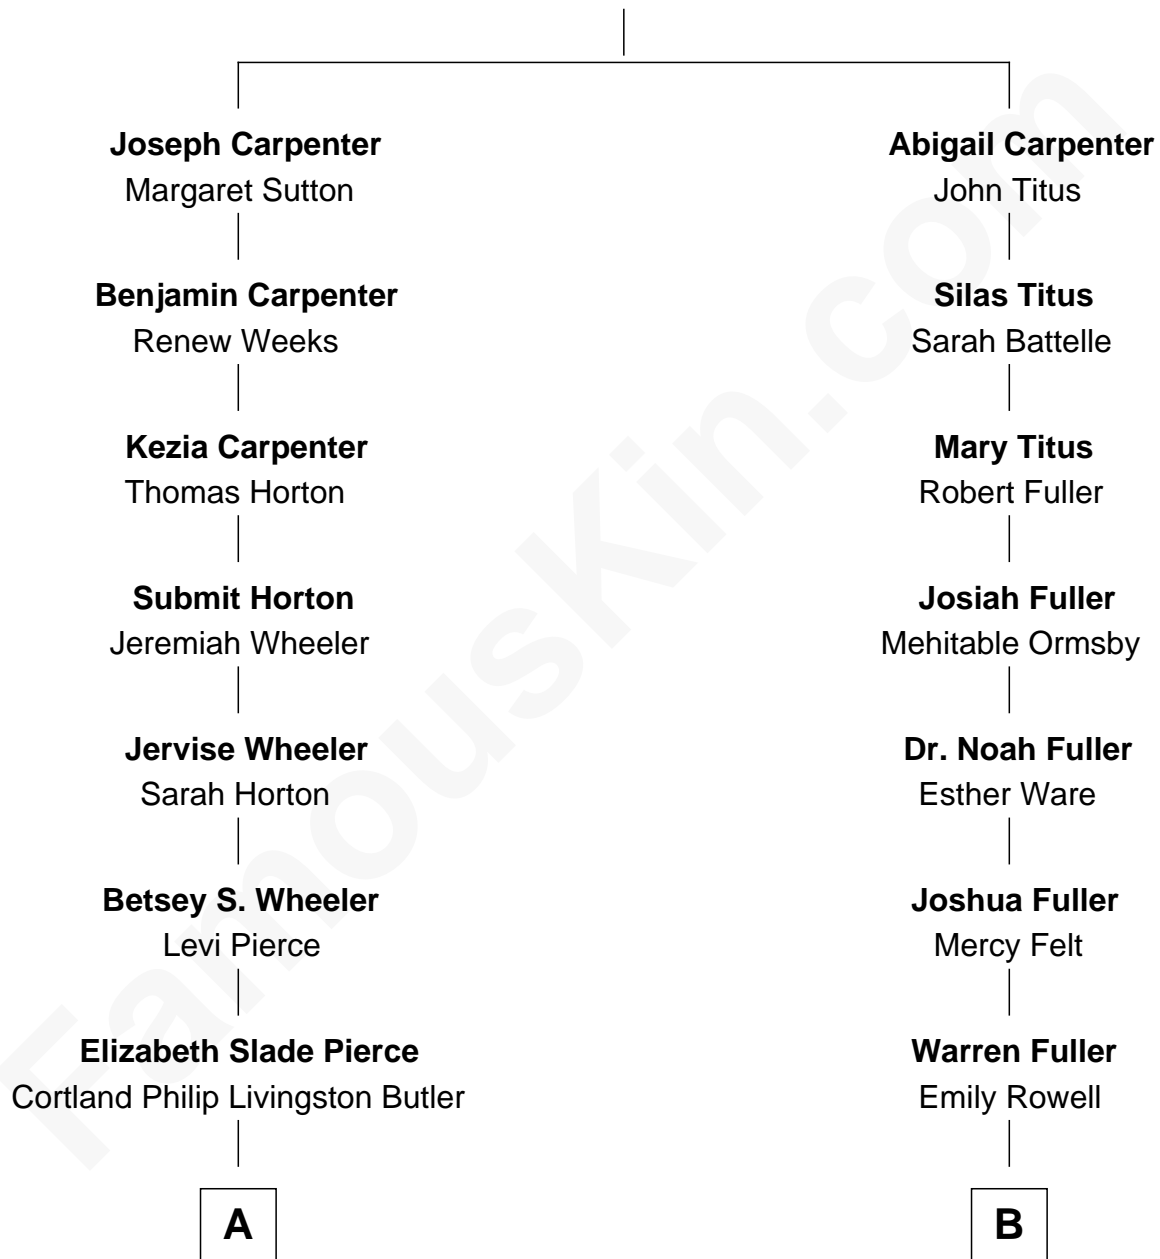

FamousKin.com Relationship Chart of

Jeb Bush

43rd Governor of Florida

10th cousin 1 time removed of

George Hamilton

TV and Movie Actor

William Carpenter

Abigail Briant

George Hamilton photo by [Angela George](#) [\(CC BY-SA 3.0\)](#)