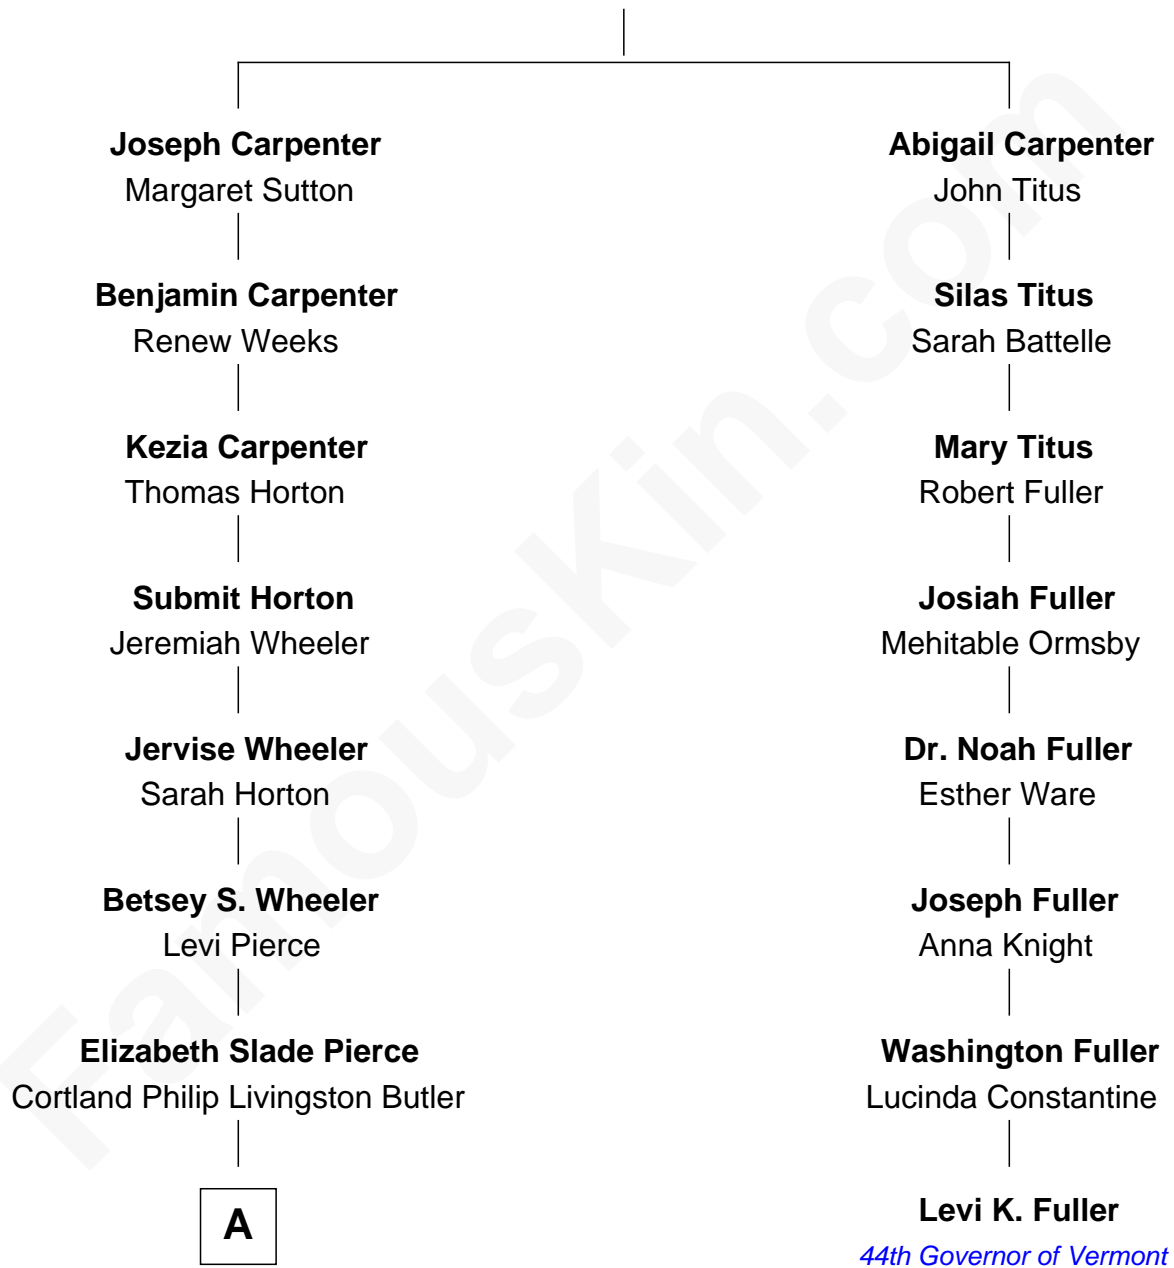

FamousKin.com Relationship Chart of

Jeb Bush

43rd Governor of Florida

7th cousin 4 times removed of

Levi K. Fuller

44th Governor of Vermont

William Carpenter

Abigail Briant

A

—
Mary Elizabeth Butler
Robert Emmet Sheldon

—
Flora Sheldon
Samuel Prescott Bush

—
Prescott Sheldon Bush
Dorothy Wear Walker

—
George Herbert Walker Bush
Barbara Pierce

—
Jeb Bush
43rd Governor of Florida

FamousKin.com