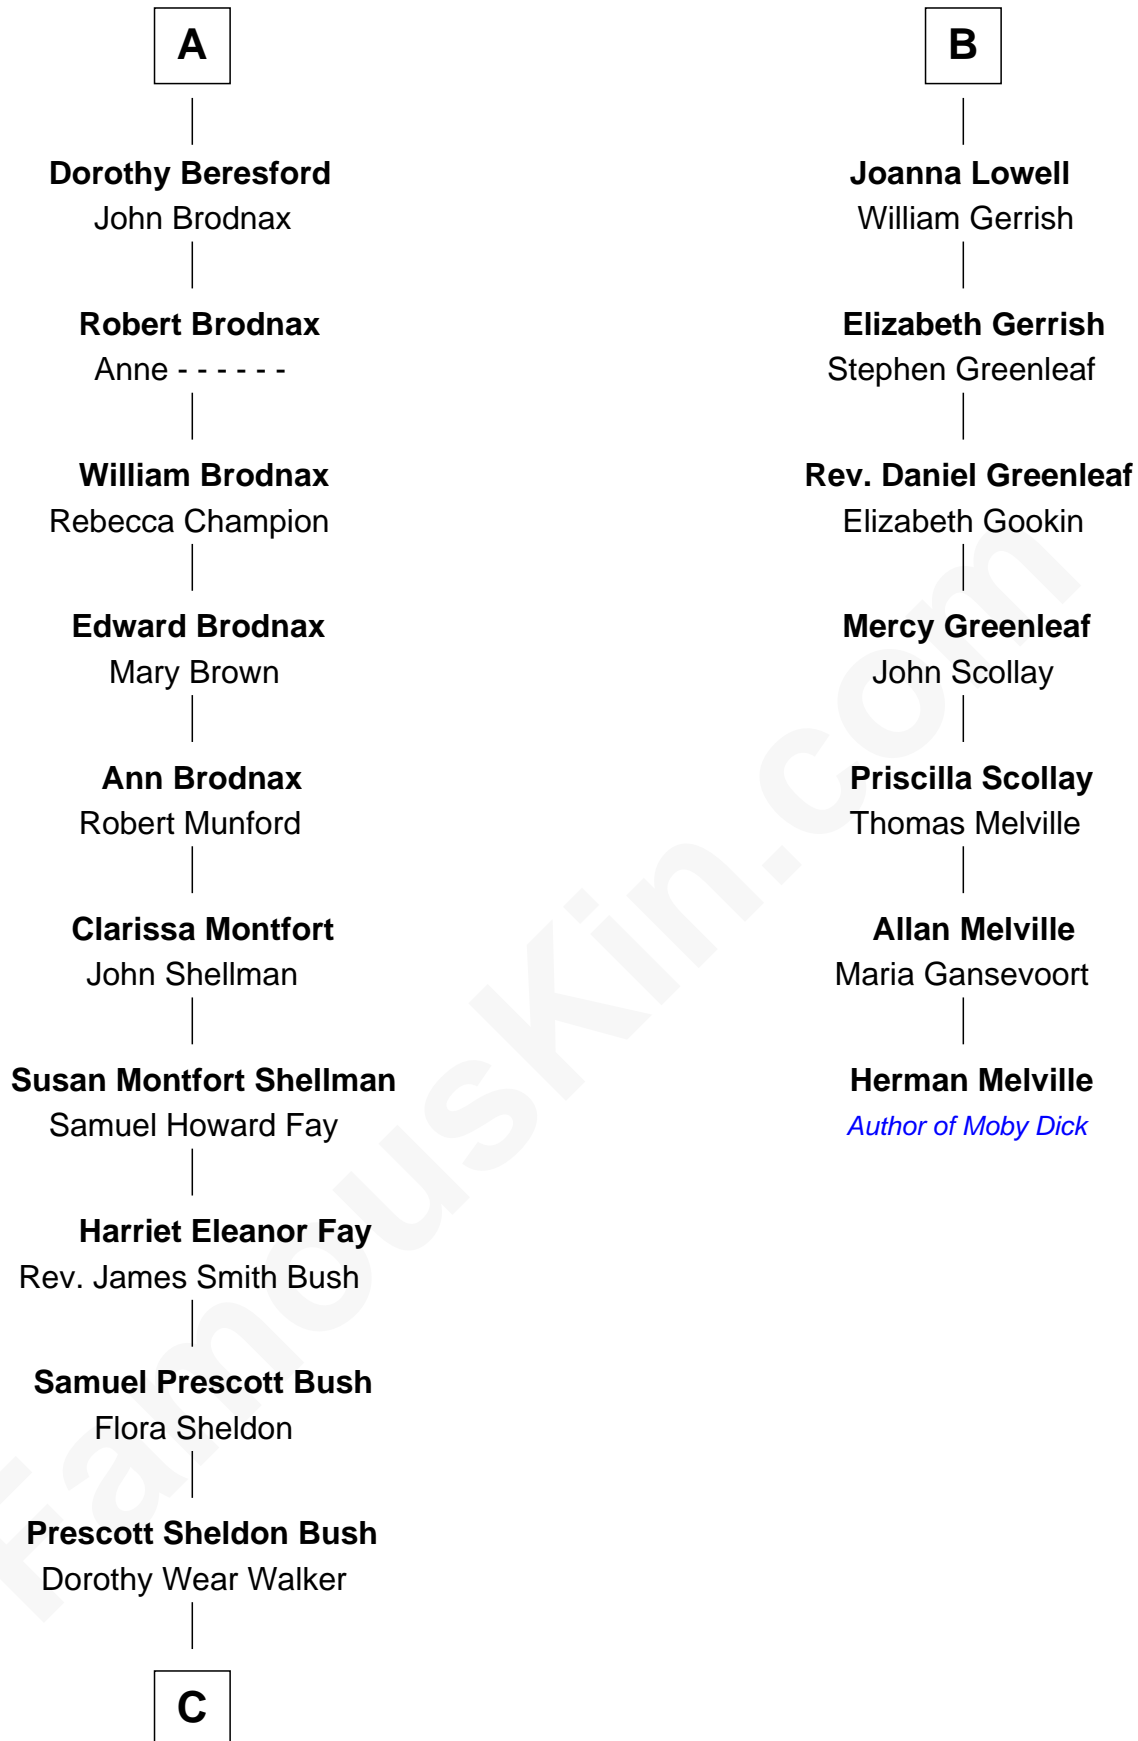

FamousKin.com Relationship Chart of

Jeb Bush

43rd Governor of Florida

13th cousin 5 times removed of

Herman Melville

Author of Moby Dick

Sir Walter Hungerford

Katherine Peverell

Sir Robert Hungerford

Margaret Botreaux

Katherine Hungerford

Sir Richard West

Sir Thomas West

Eleanor Copley

Barbara West

Sir John Guilford

Elizabeth Guilford

Sir William Cromer

Dorothy Cromer

William Seyliard

Elizabeth Seyliard

Cornelius Beresford

A

Elizabeth Hungerford

Edmund Percival

Christian Percival

Richard Lowle

Percival Lowell

Rebecca - - - - -

B

C

George Herbert Walker Bush