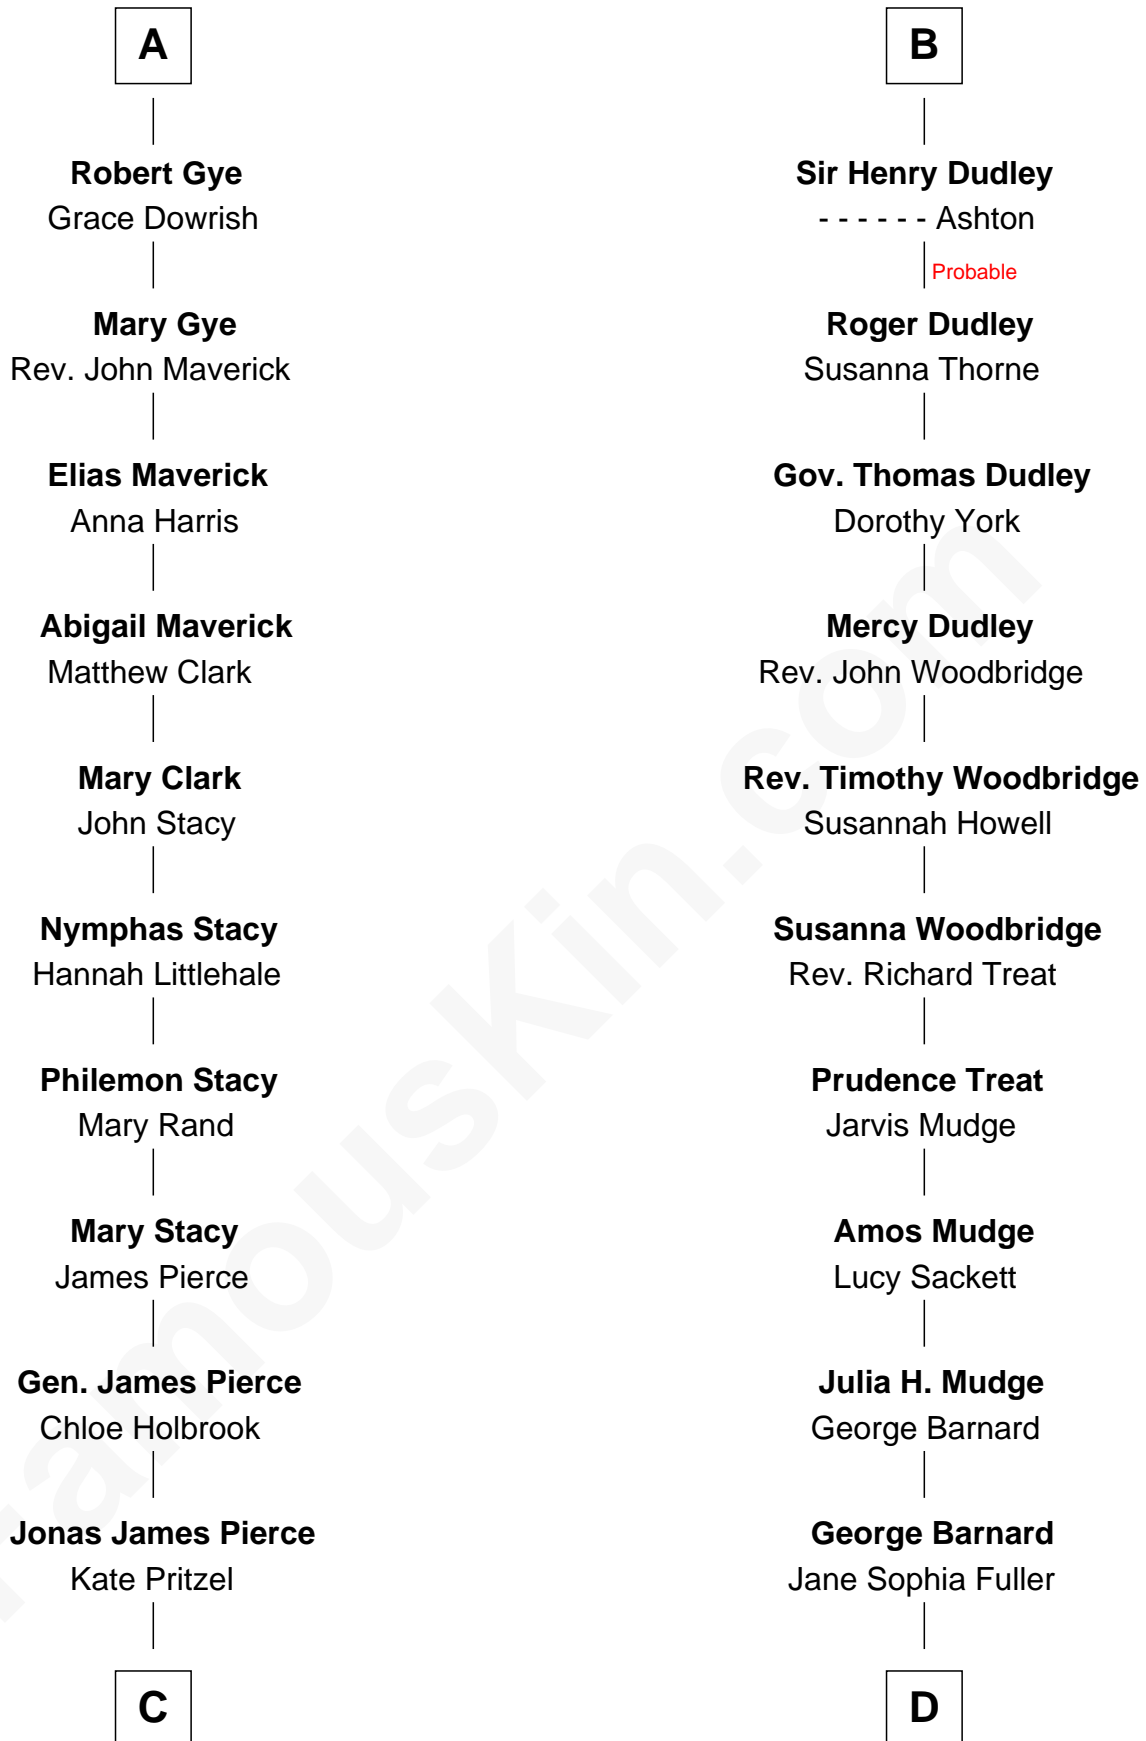

# FamousKin.com Relationship Chart of

**Jeb Bush**

*43rd Governor of Florida*

19th cousin 1 time removed of

**Dick Clark**

*Radio and TV Host*

**Henry Plantagenet**

Maud de Chaworth

Dick Clark photo by [Alan Light](#) [\(CC BY 2.0\)](#)