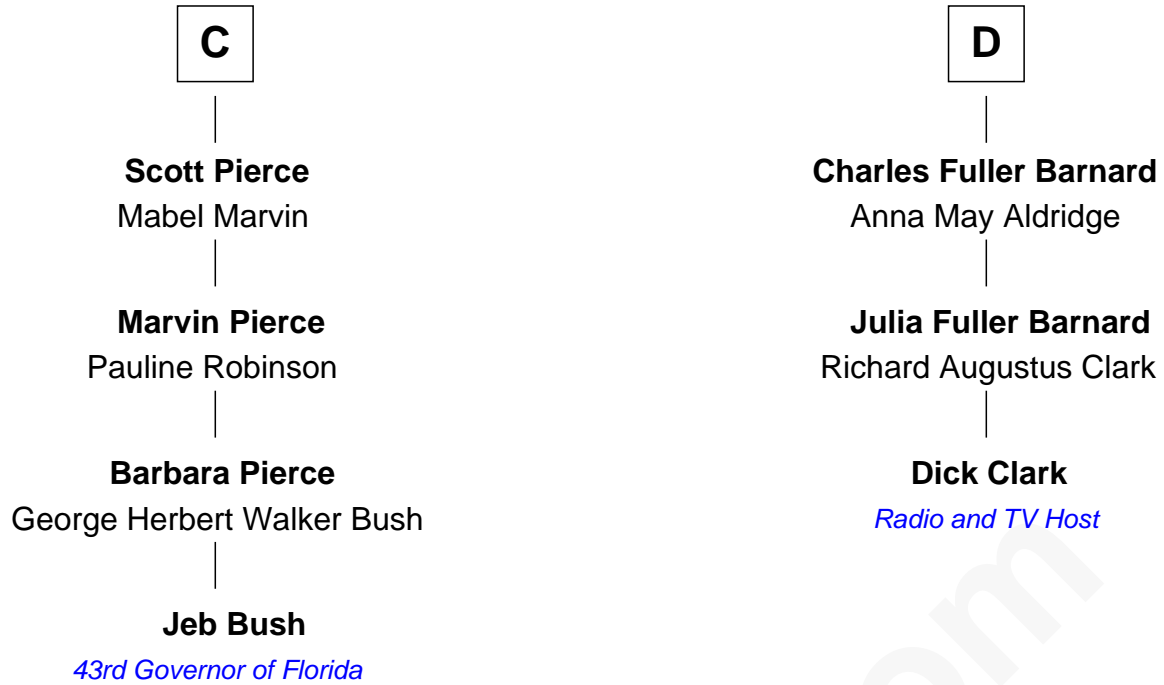

# FamousKin.com Relationship Chart of

**Jeb Bush**

*43rd Governor of Florida*

19th cousin 1 time removed of

**Dick Clark**

*Radio and TV Host*

**Henry Plantagenet**

Maud de Chaworth

Dick Clark photo by [Alan Light](#) [\(CC BY 2.0\)](#)