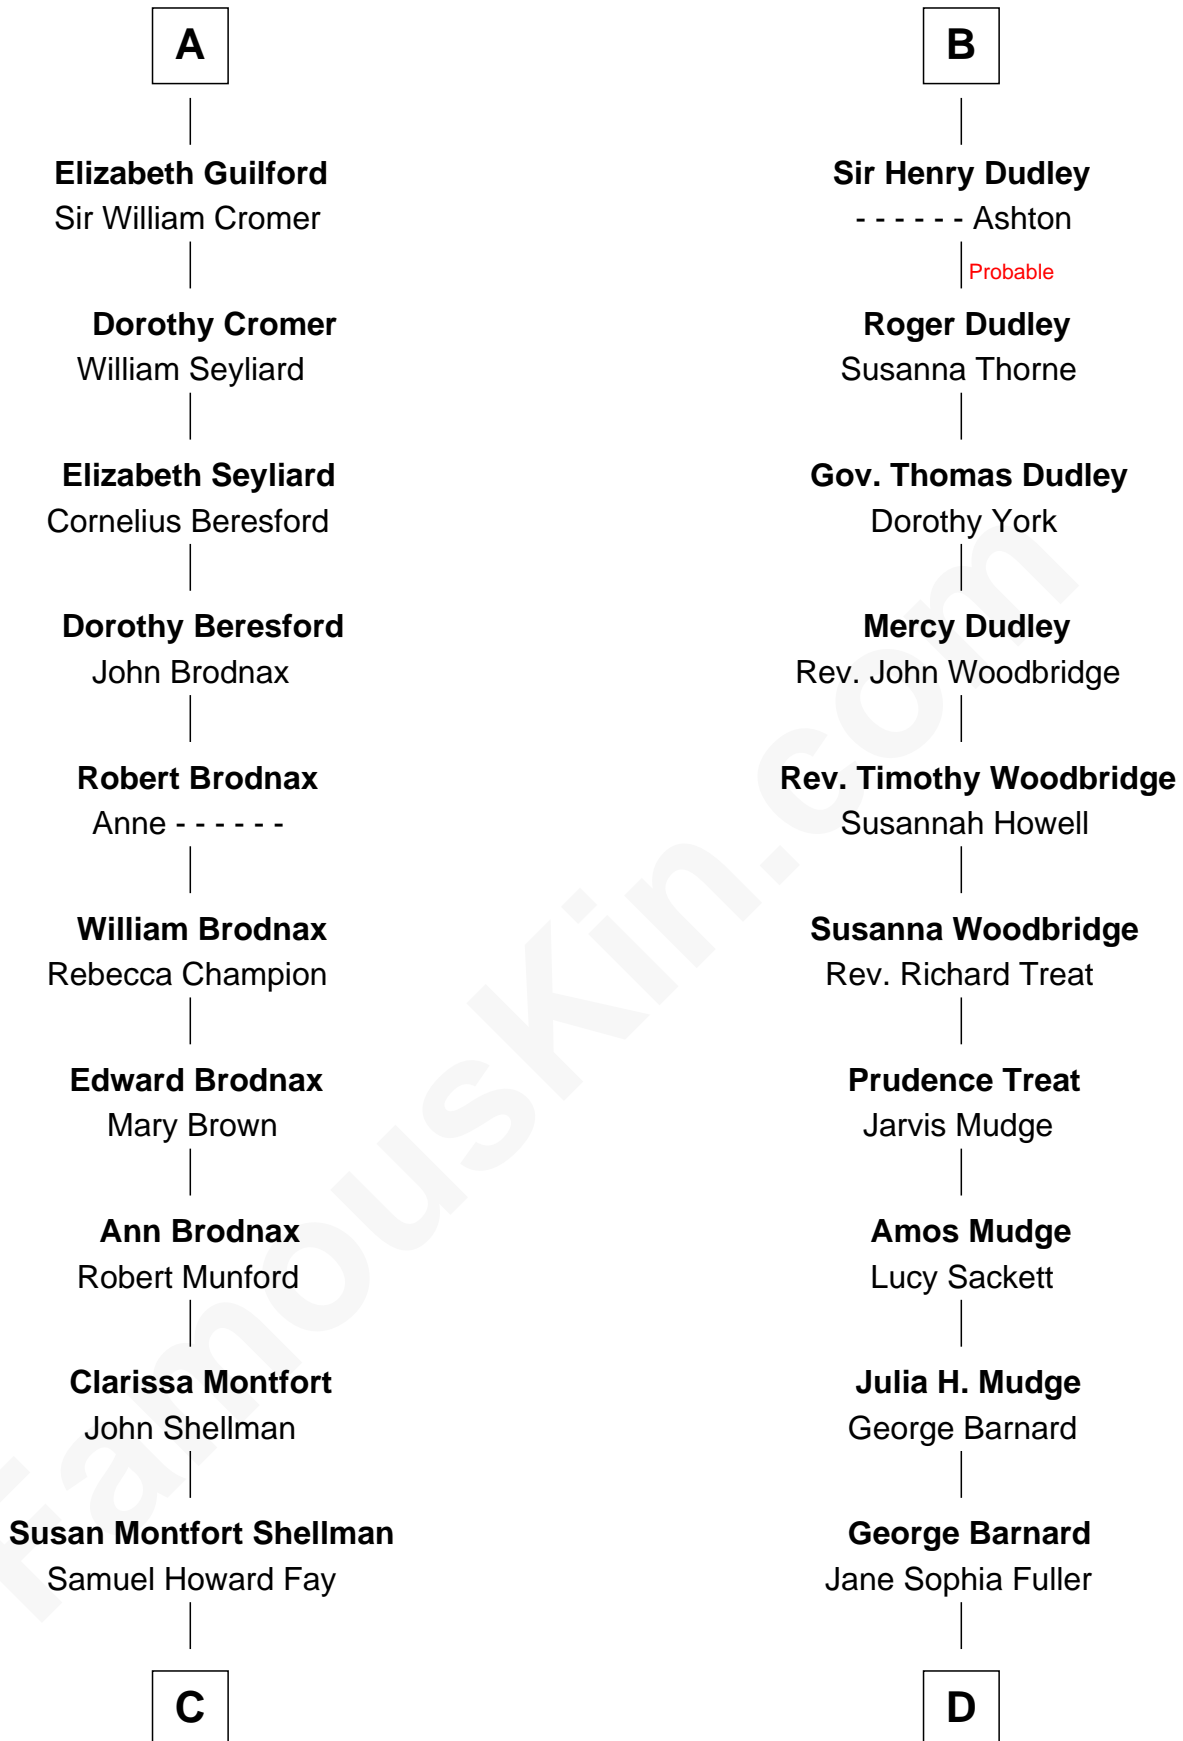

FamousKin.com Relationship Chart of

Jeb Bush

43rd Governor of Florida

19th cousin 2 times removed of

Dick Clark

Radio and TV Host

Sir Robert de Holland

Maude la Zouche

C

Harriet Eleanor Fay
Rev. James Smith Bush

Samuel Prescott Bush
Flora Sheldon

Prescott Sheldon Bush
Dorothy Wear Walker

George Herbert Walker Bush
Barbara Pierce

Jeb Bush
43rd Governor of Florida

D

Charles Fuller Barnard
Anna May Aldridge