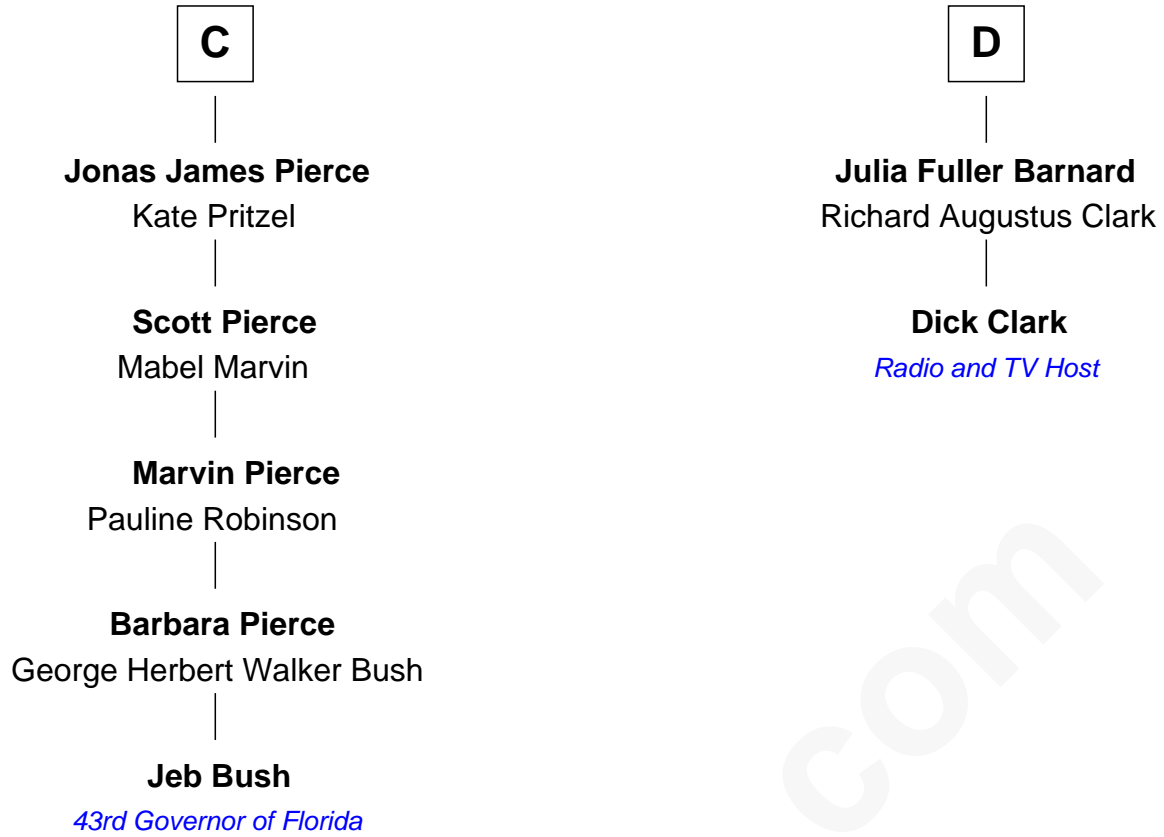

FamousKin.com Relationship Chart of

Jeb Bush

43rd Governor of Florida

18th cousin 3 times removed of

Dick Clark

Radio and TV Host

Sir Maurice de Berkeley

Eve la Zouche

Joan Echyngam

Sir John Bayntun

Henry Bayntun

- - - - -

Jane Bayntun

Thomas Prowse

A

Thomas de Berkeley

Katherine de Clyvedon

Sir John Berkeley

Elizabeth Betteshorne

Elizabeth Berkeley

Sir John Sutton

Sir Edmund Sutton

Joyce Tiptoft

Sir Edward Sutton

Cecily Willoughby

Sir John Sutton

Cecily Grey

Sir Henry Dudley

- - - - - Ashton

Probable

B

Dick Clark photo by [Alan Light](#) (CC BY 2.0)