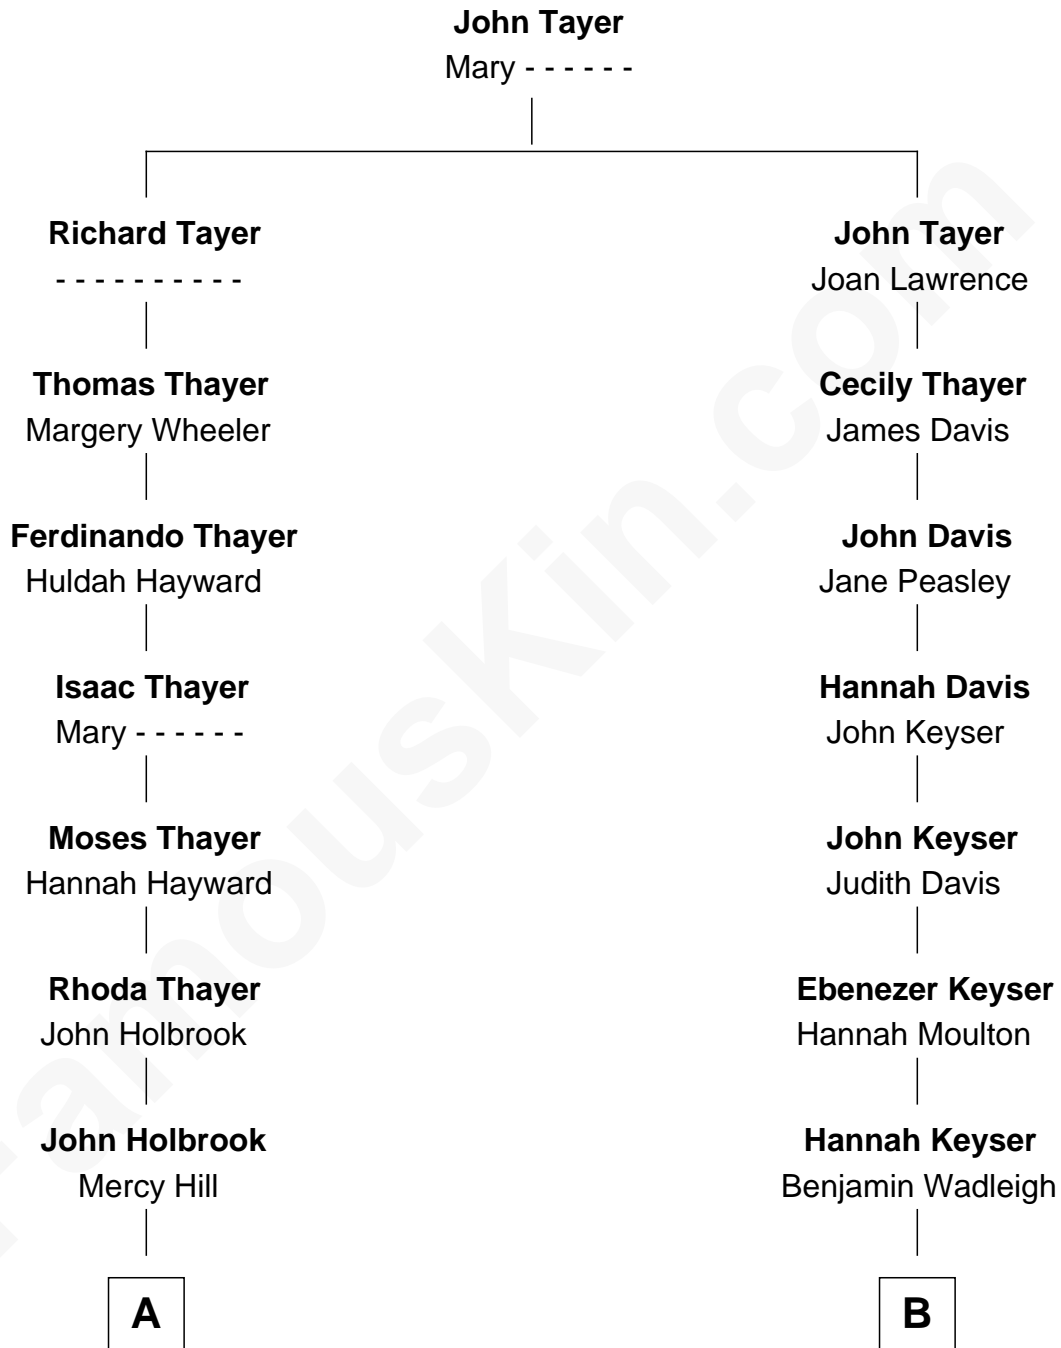

FamousKin.com Relationship Chart of

Jeb Bush

43rd Governor of Florida

8th cousin 4 times removed of

John Sargent Pillsbury

Co-Founder of C.A. Pillsbury Co.

A

Chloe Holbrook
Gen. James Pierce

Jonas James Pierce
Kate Pritzel

Scott Pierce
Mabel Marvin

Marvin Pierce
Pauline Robinson

Barbara Pierce
George Herbert Walker Bush

Jeb Bush
43rd Governor of Florida

B

Susanna Wadleigh
John Pillsbury

John Sargent Pillsbury
Co-Founder of C.A. Pillsbury Co.

FamousKin.com