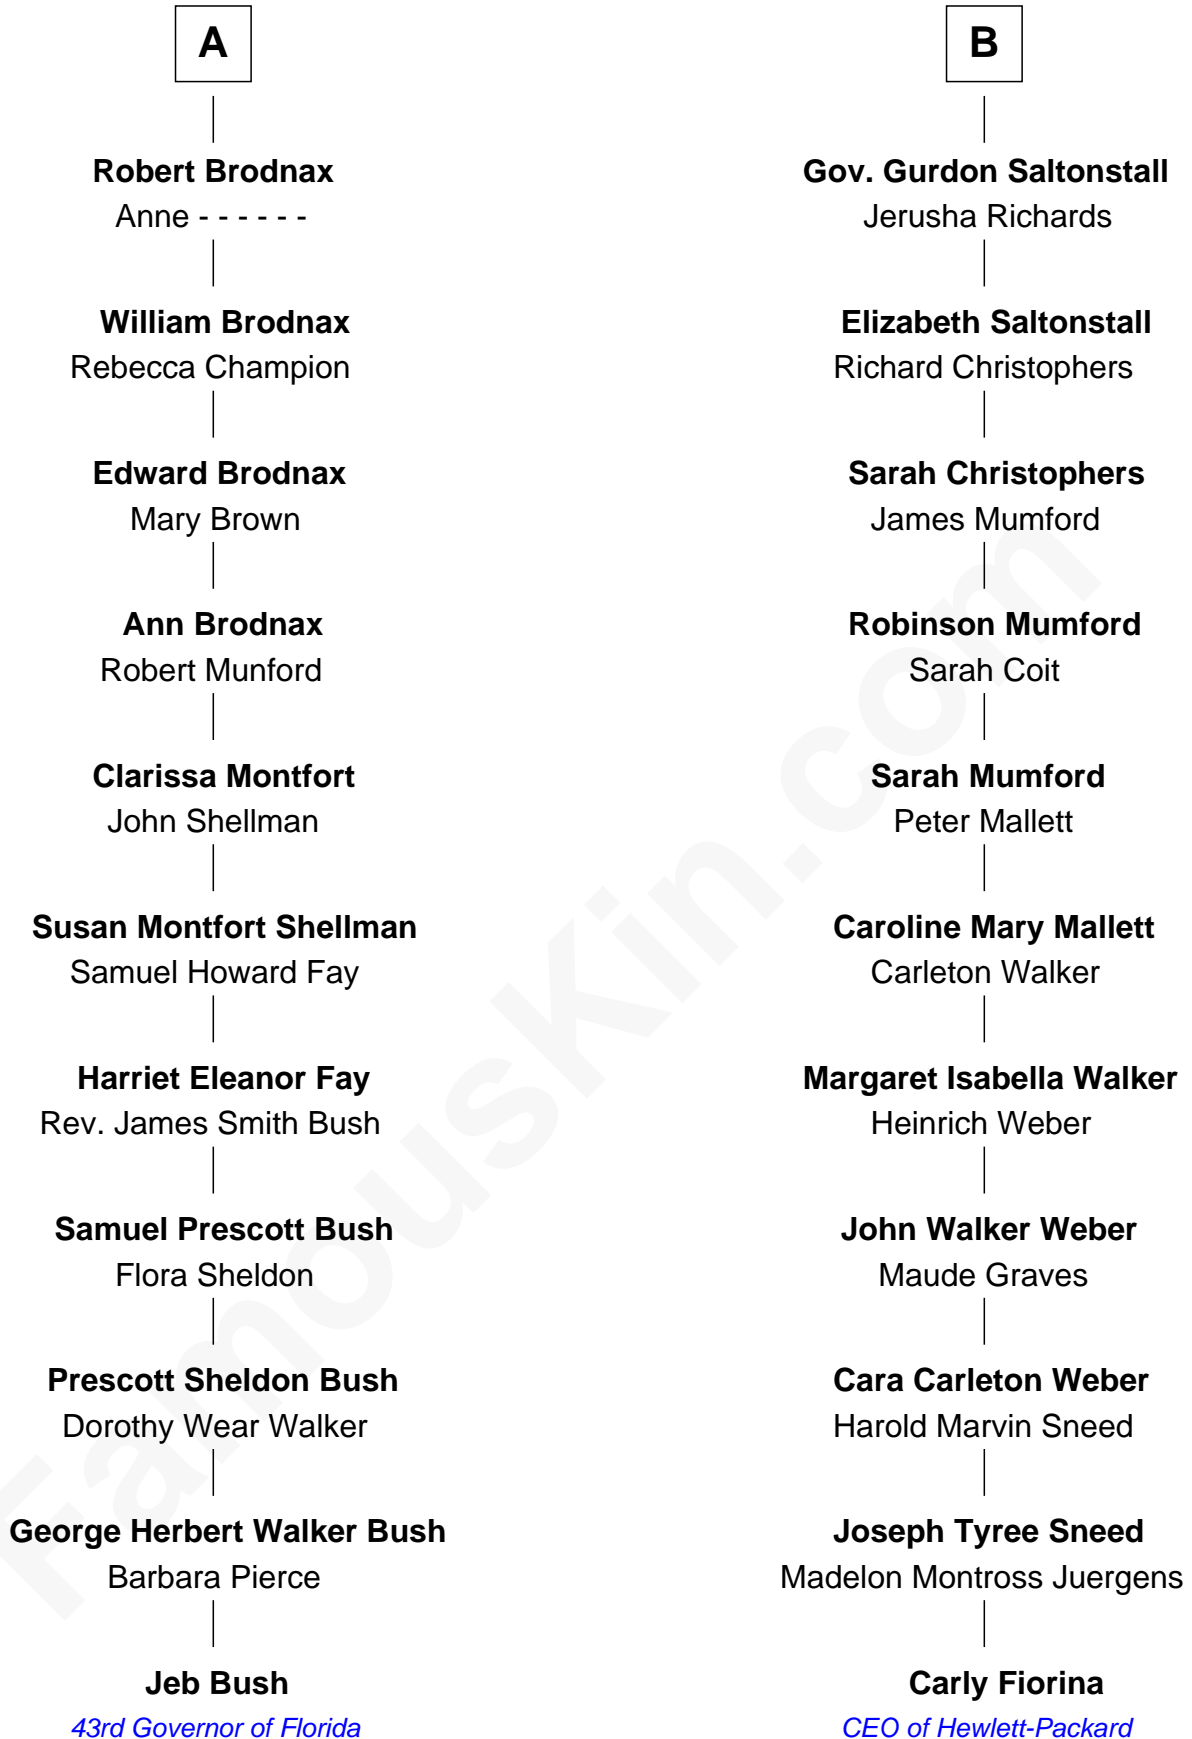

FamousKin.com Relationship Chart of

Jeb Bush

43rd Governor of Florida

17th cousin of

Carly Fiorina

CEO of Hewlett-Packard

Sir John Howard

*with wife
Katherine Moleyns*

*with wife
Margaret Chedworth*

Isabel Howard
Sir Robert Mortimer

Katherine Howard
Sir John Bouchier

Elizabeth Mortimer
George Guilford

Jane Bouchier
Edmund Knyvet

Sir John Guilford
Barbara West

John Knyvet
Agnes Harcourt

Elizabeth Guilford
Sir William Cromer

Abigail Knyvet
Martin Sedley

Dorothy Cromer
William Seyliard

Muriel Sedley
Brampton Gurdon

Elizabeth Seyliard
Cornelius Beresford

Muriel Gurdon
Richard Saltonstall

Dorothy Beresford
John Brodnax

Nathaniel Saltonstall
Elizabeth Ward

A

B

Carly Fiorina photo by [Gage Skidmore](#) (CC BY-SA 2.0)