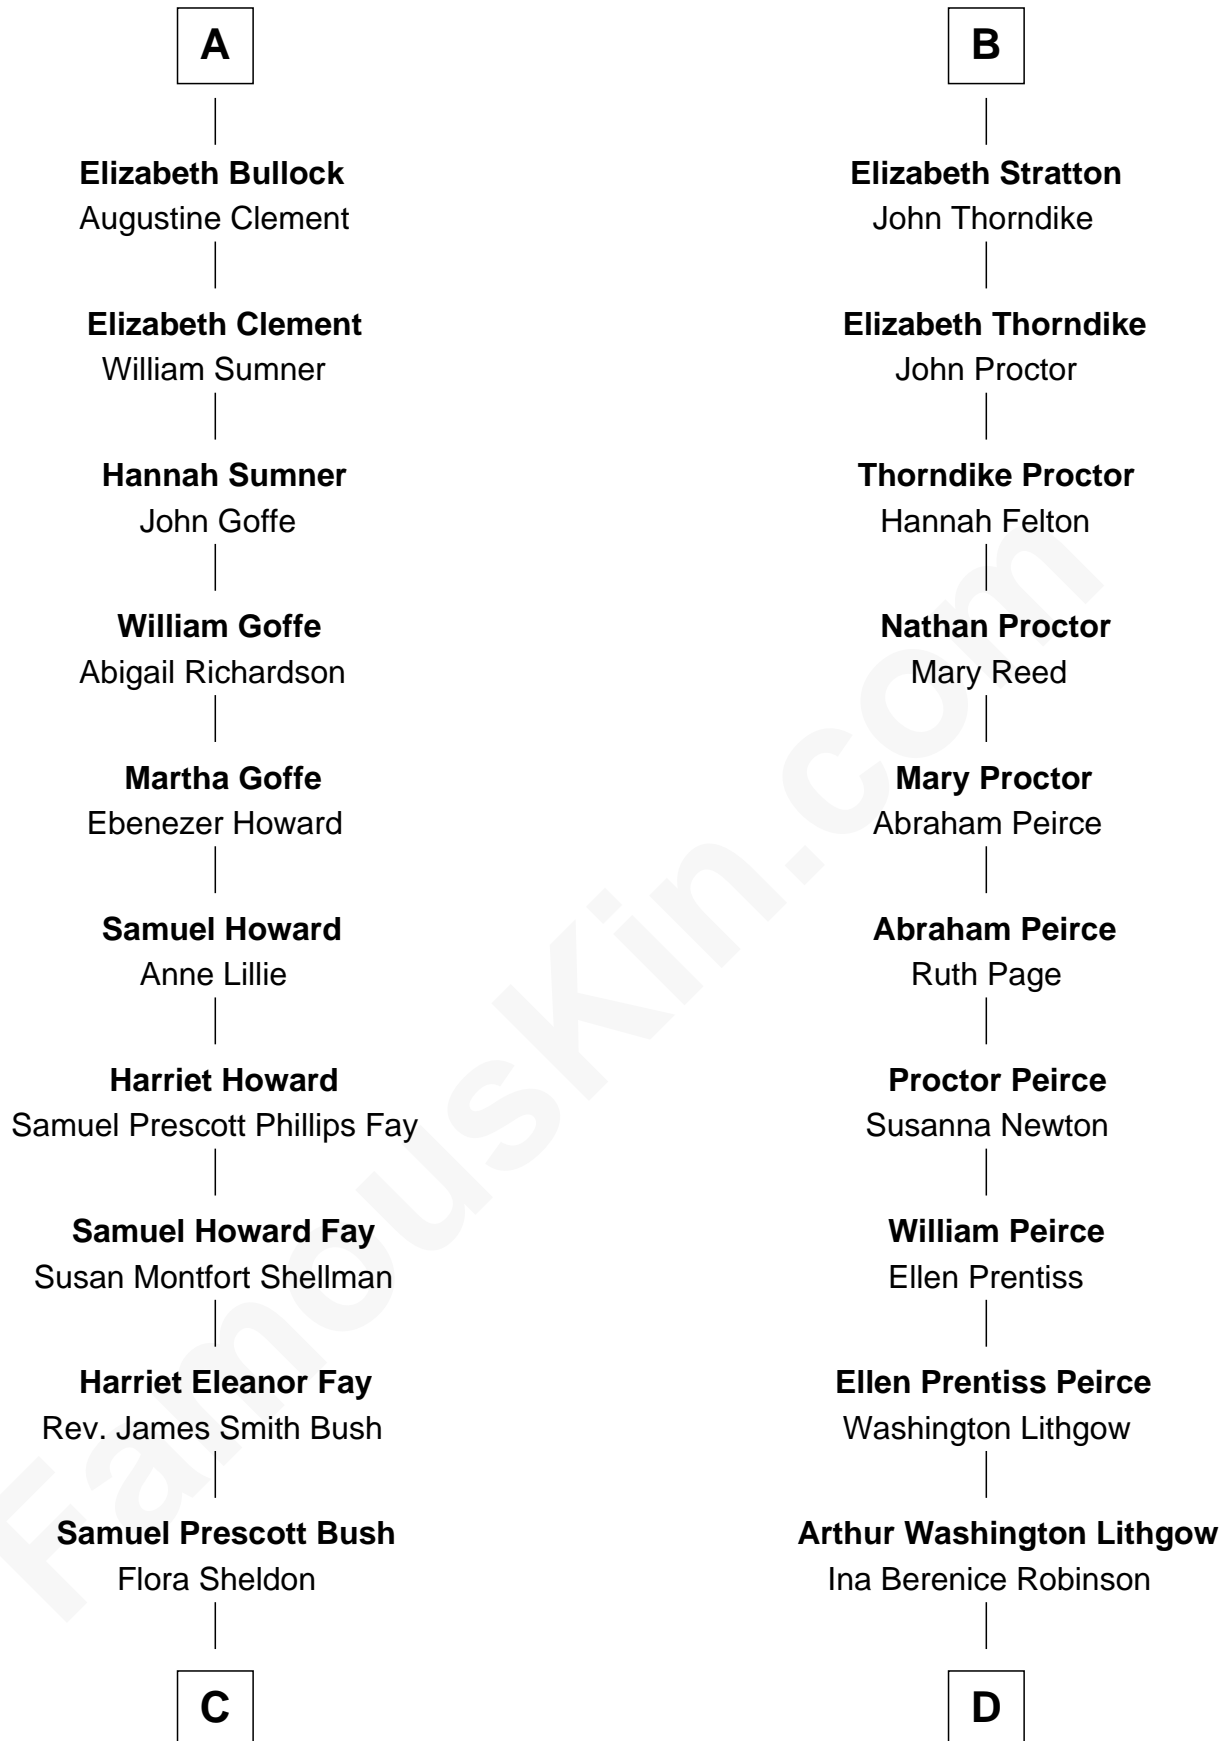

FamousKin.com Relationship Chart of

Jeb Bush

43rd Governor of Florida

18th cousin 1 time removed of

John Lithgow

Stage, TV, and Movie Actor

Sir John Howard

FamousKin.com