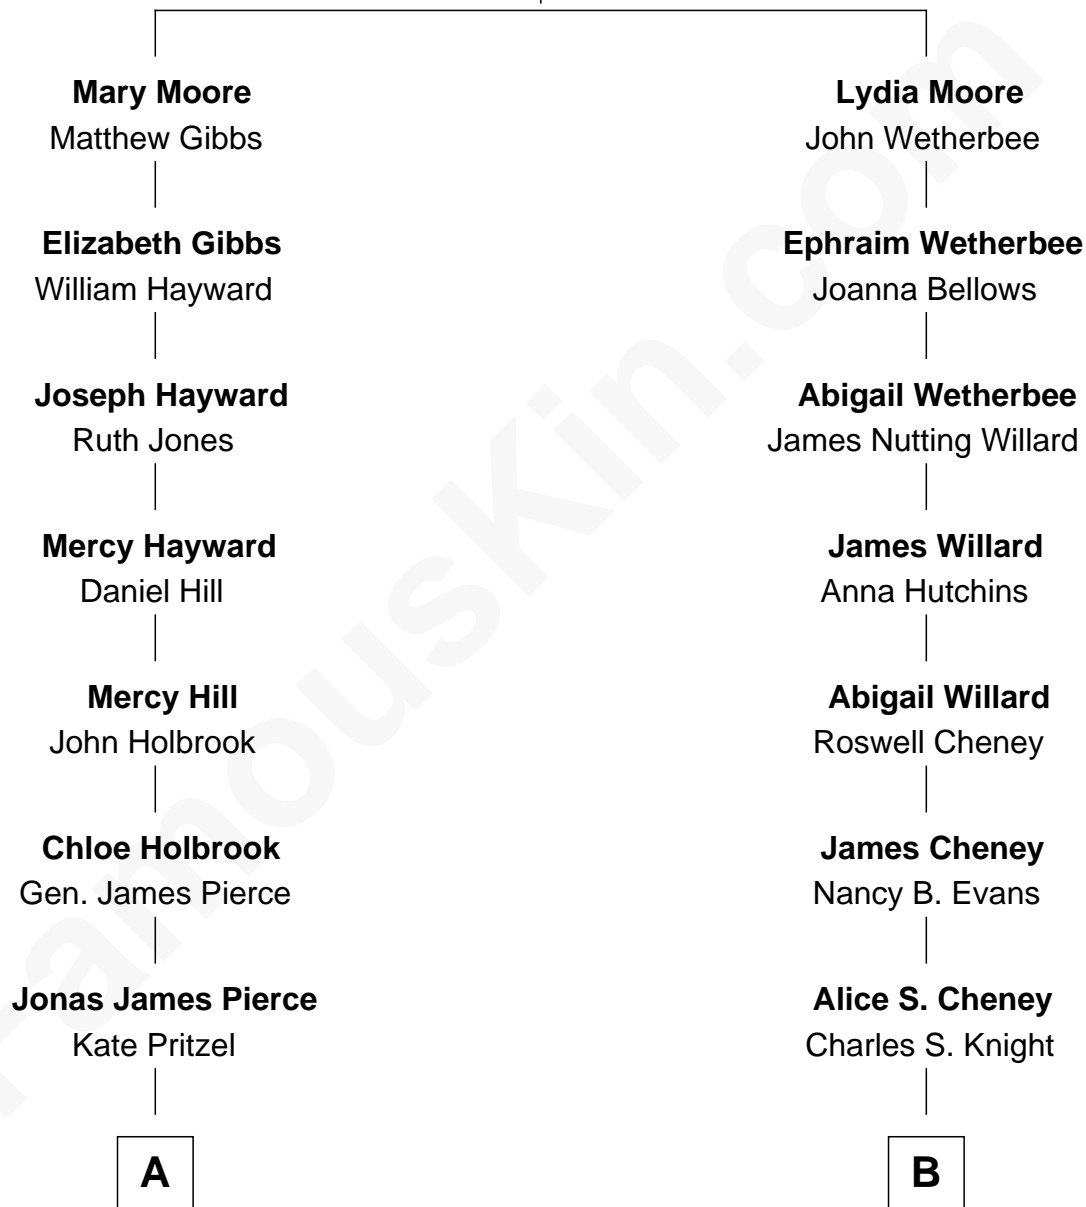

FamousKin.com Relationship Chart of

Jeb Bush

43rd Governor of Florida

8th cousin 2 times removed of

Carole Lombard

Movie Actress

John Moore

Anne Smith

FamousKin.com