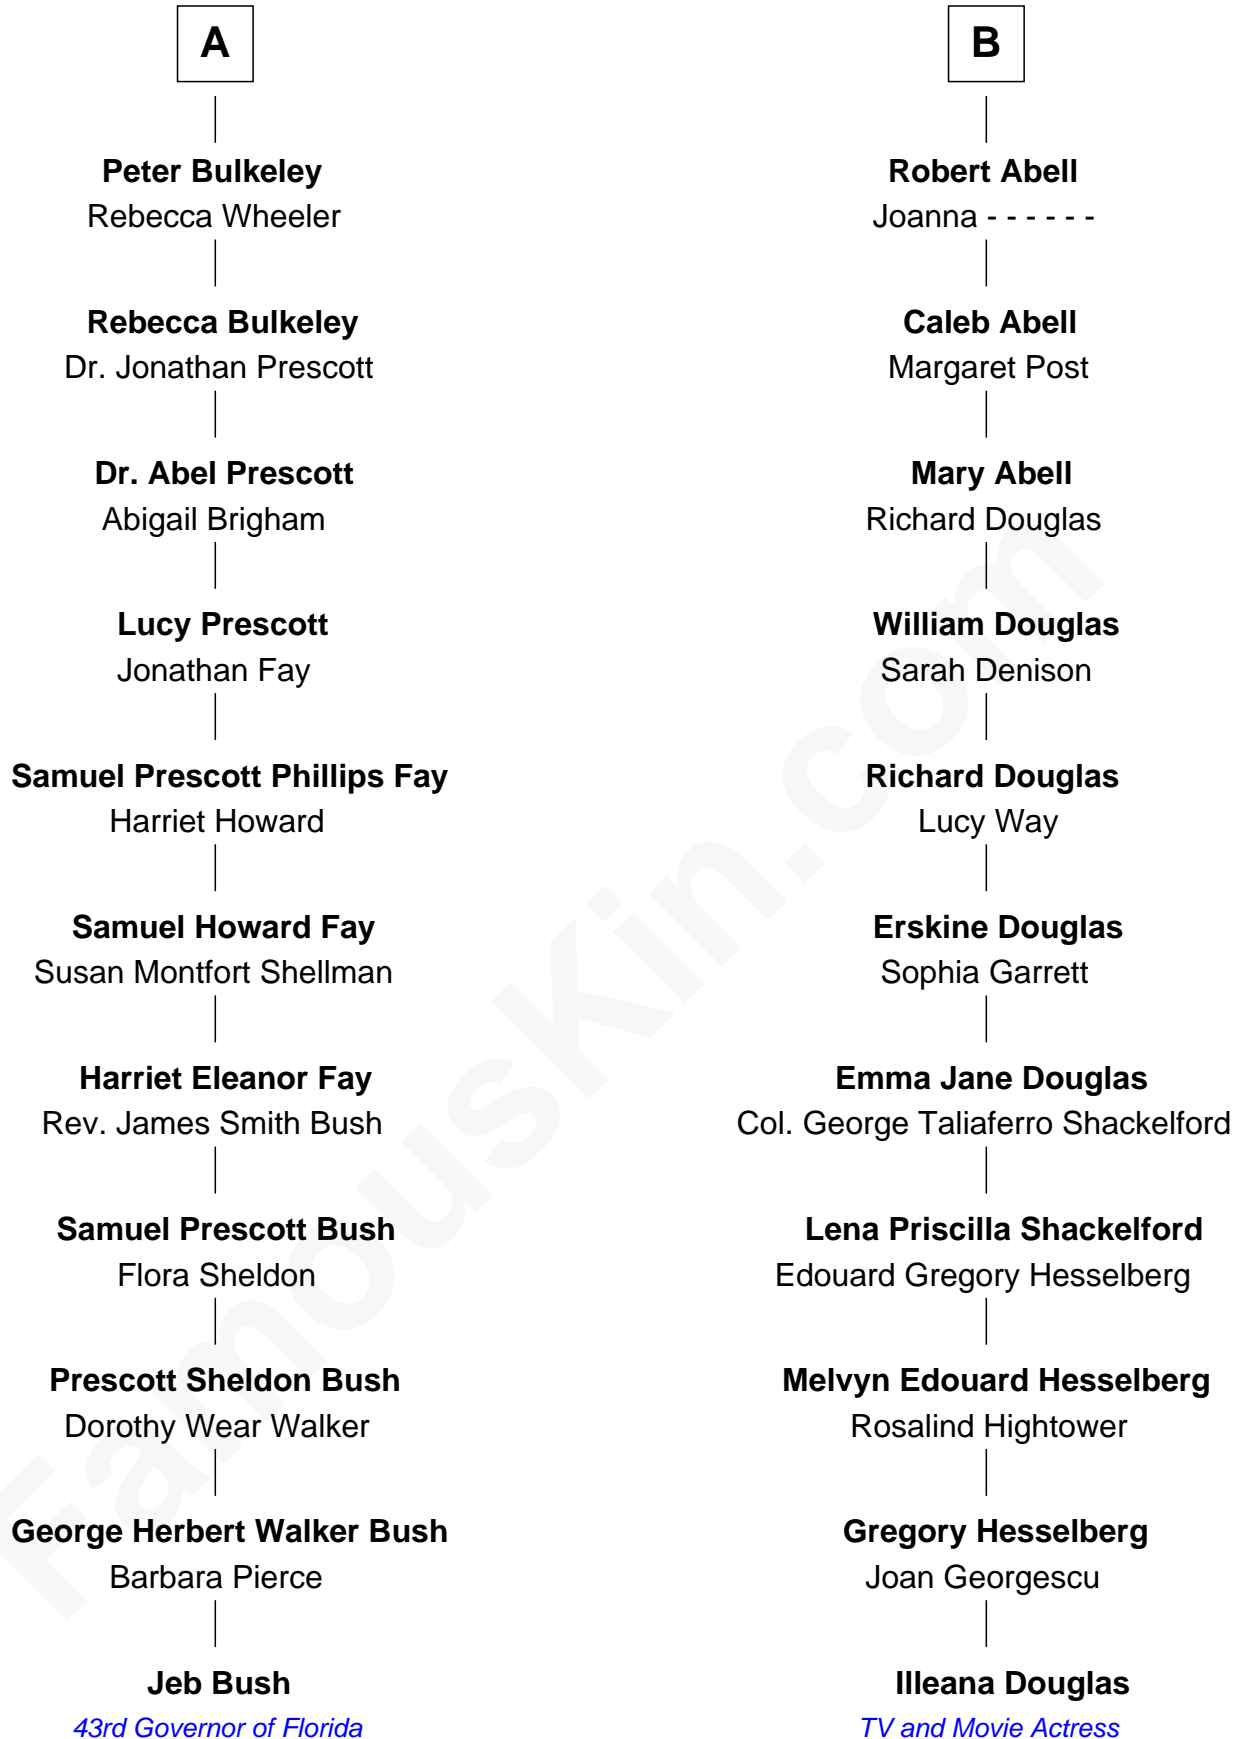

FamousKin.com Relationship Chart of

Jeb Bush

43rd Governor of Florida

17th cousin of

Illeana Douglas

TV and Movie Actress

Sir Robert Corbet

Margaret - - - - -

Illeana Douglas photo by [Lan Bui](#) (CC BY-SA 2.0)