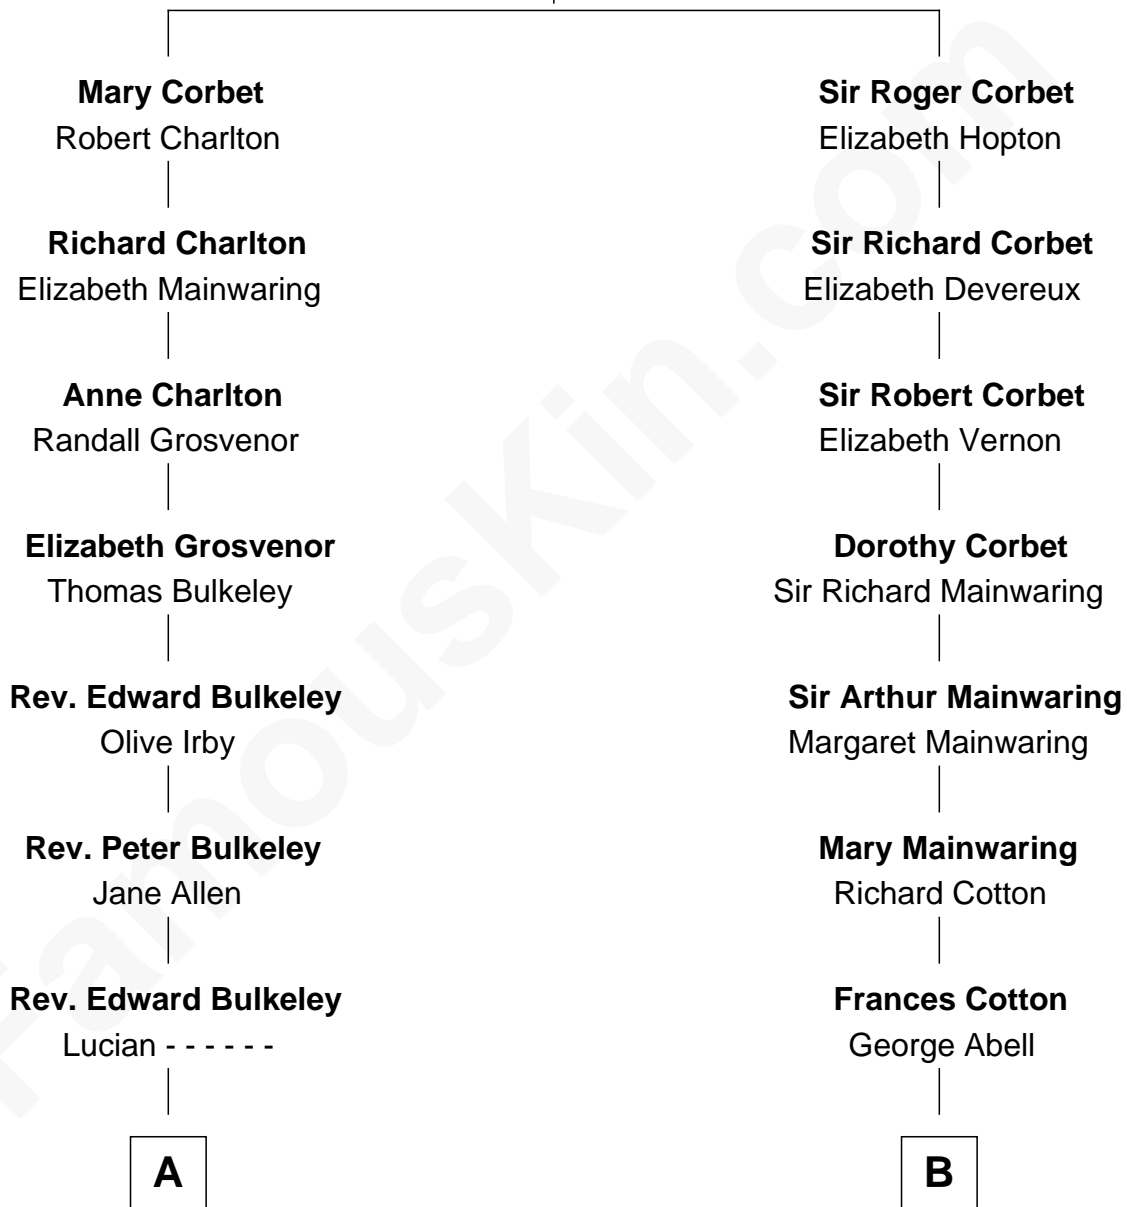

FamousKin.com Relationship Chart of

Jeb Bush

43rd Governor of Florida

17th cousin of

Illeana Douglas

TV and Movie Actress

Sir Robert Corbet

Margaret - - - - -

Illeana Douglas photo by [Lan Bui](#) (CC BY-SA 2.0)