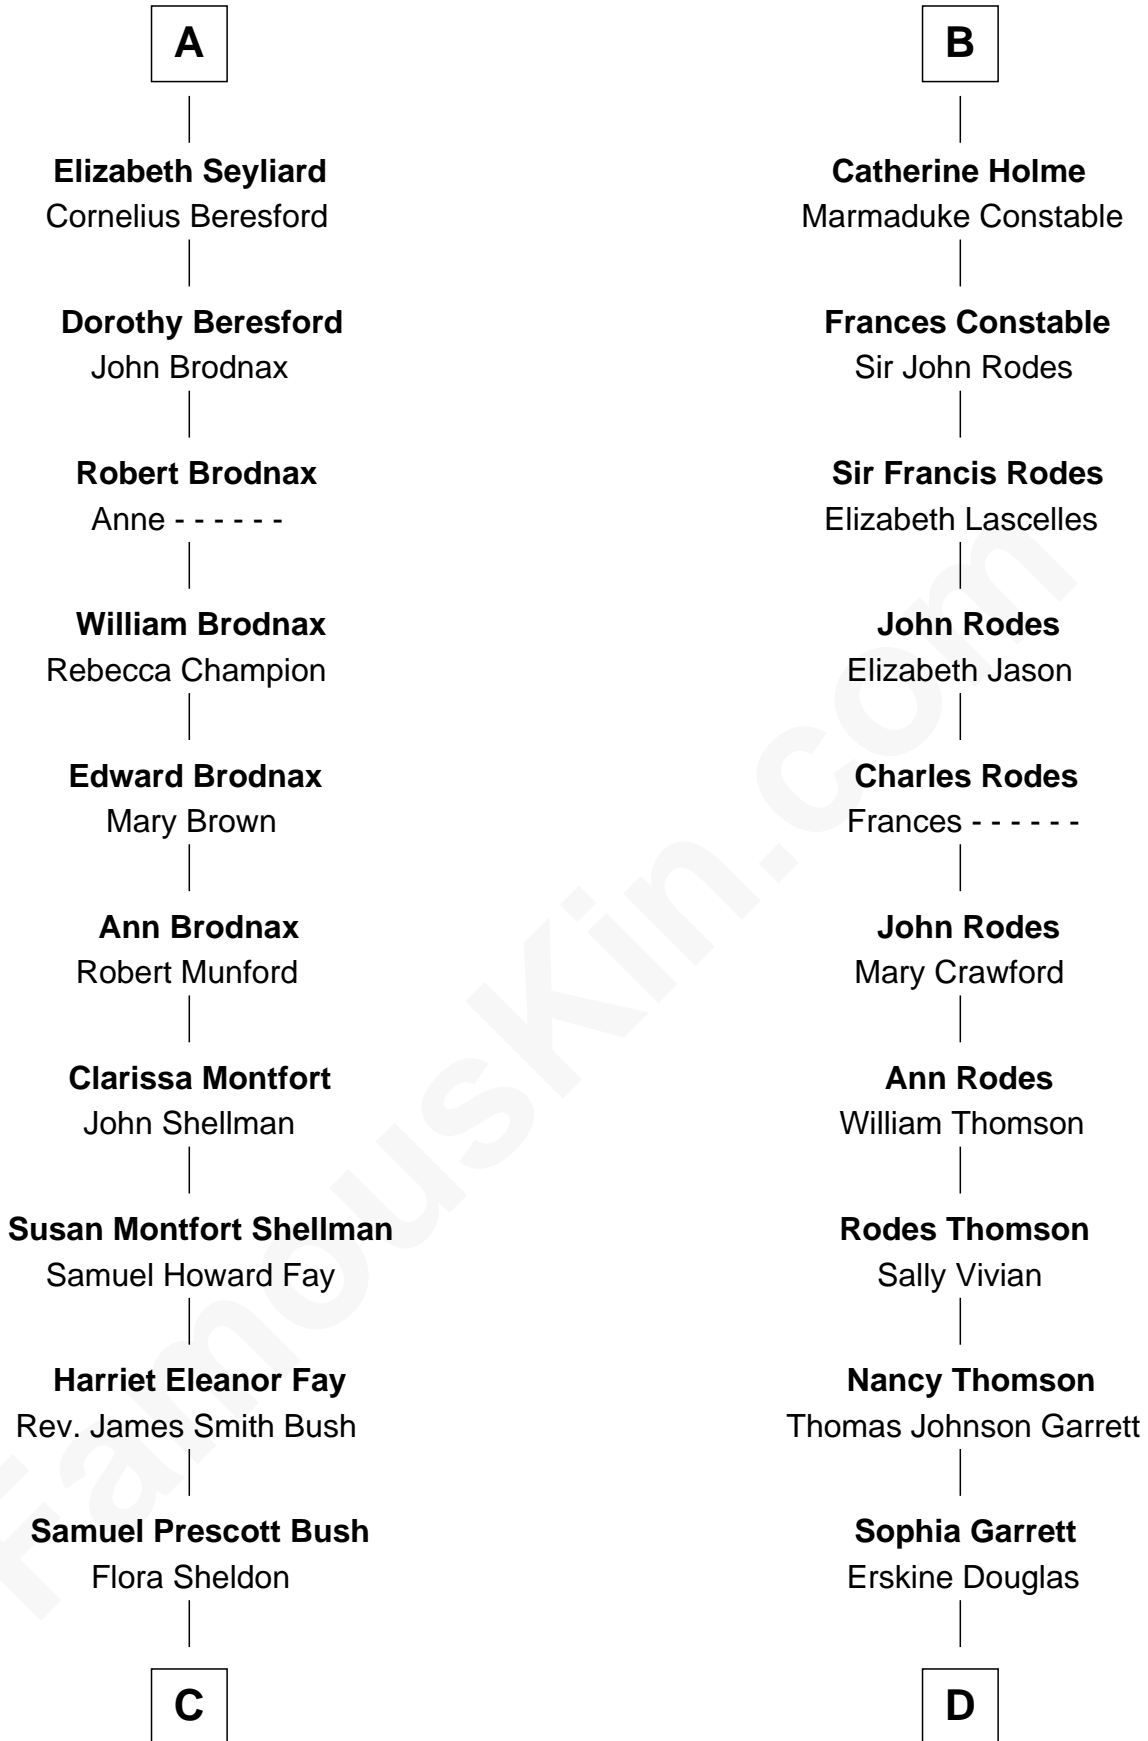

# FamousKin.com Relationship Chart of

**Jeb Bush**

*43rd Governor of Florida*

19th cousin 2 times removed of

**Illeana Douglas**

*TV and Movie Actress*

**Sir Michael de la Pole**

Katherine Wingfield

**C**

**Prescott Sheldon Bush**

Dorothy Wear Walker

**George Herbert Walker Bush**

Barbara Pierce

**Jeb Bush**

*43rd Governor of Florida*

**D**

**Emma Jane Douglas**

Col. George Taliaferro Shackelford

**Lena Priscilla Shackelford**

Edouard Gregory Hesselberg

**Melvyn Edouard Hesselberg**

Rosalind Hightower

**Gregory Hesselberg**

Joan Georgescu