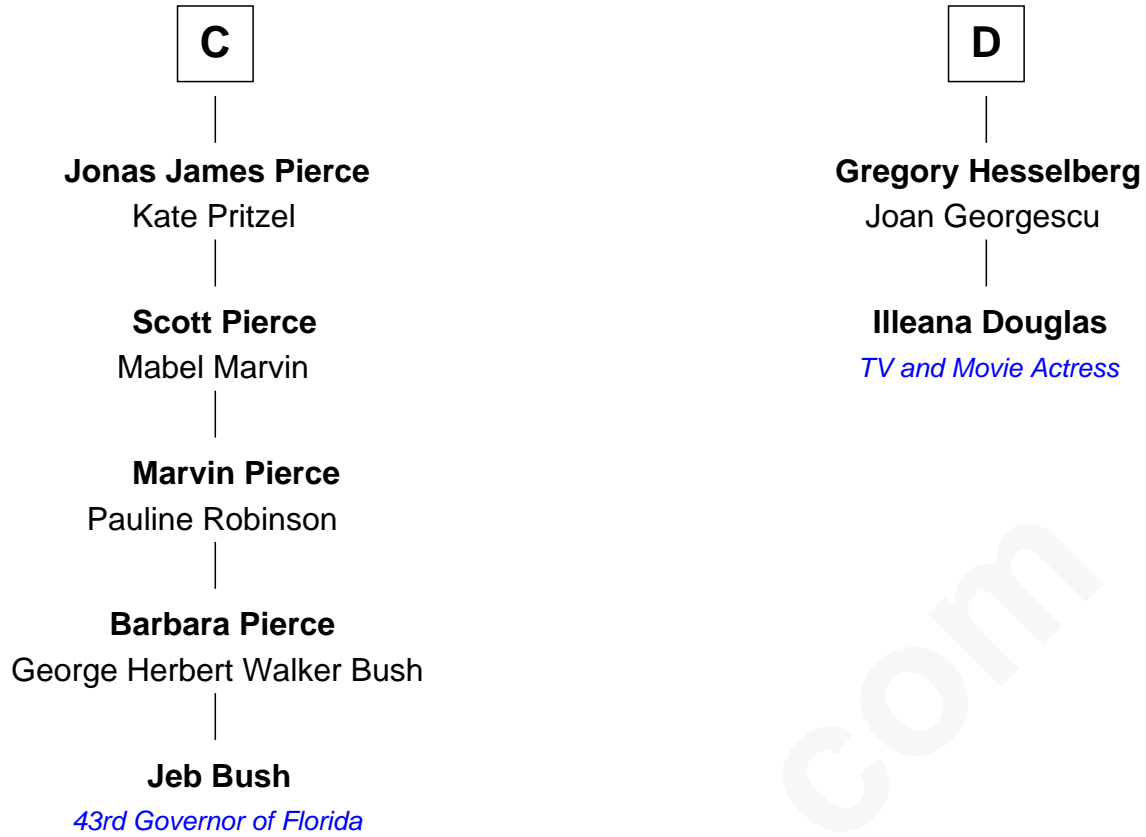

FamousKin.com Relationship Chart of

Jeb Bush

43rd Governor of Florida

18th cousin 3 times removed of

Illeana Douglas

TV and Movie Actress

Sir Maurice de Berkeley

Eve la Zouche

Joan Echyngam

Sir John Bayntun

Henry Bayntun

- - - - -

Jane Bayntun

Thomas Prowse

A

Thomas de Berkeley

Katherine de Clyvedon

Sir John Berkeley

Elizabeth Betteshorne

Elizabeth Berkeley

Sir John Sutton

Jane Sutton

Thomas Mainwaring

Cecily Mainwaring

John Cotton

Sir George Cotton

Mary Onley

Richard Cotton

Mary Mainwaring

B

FamousKin.com