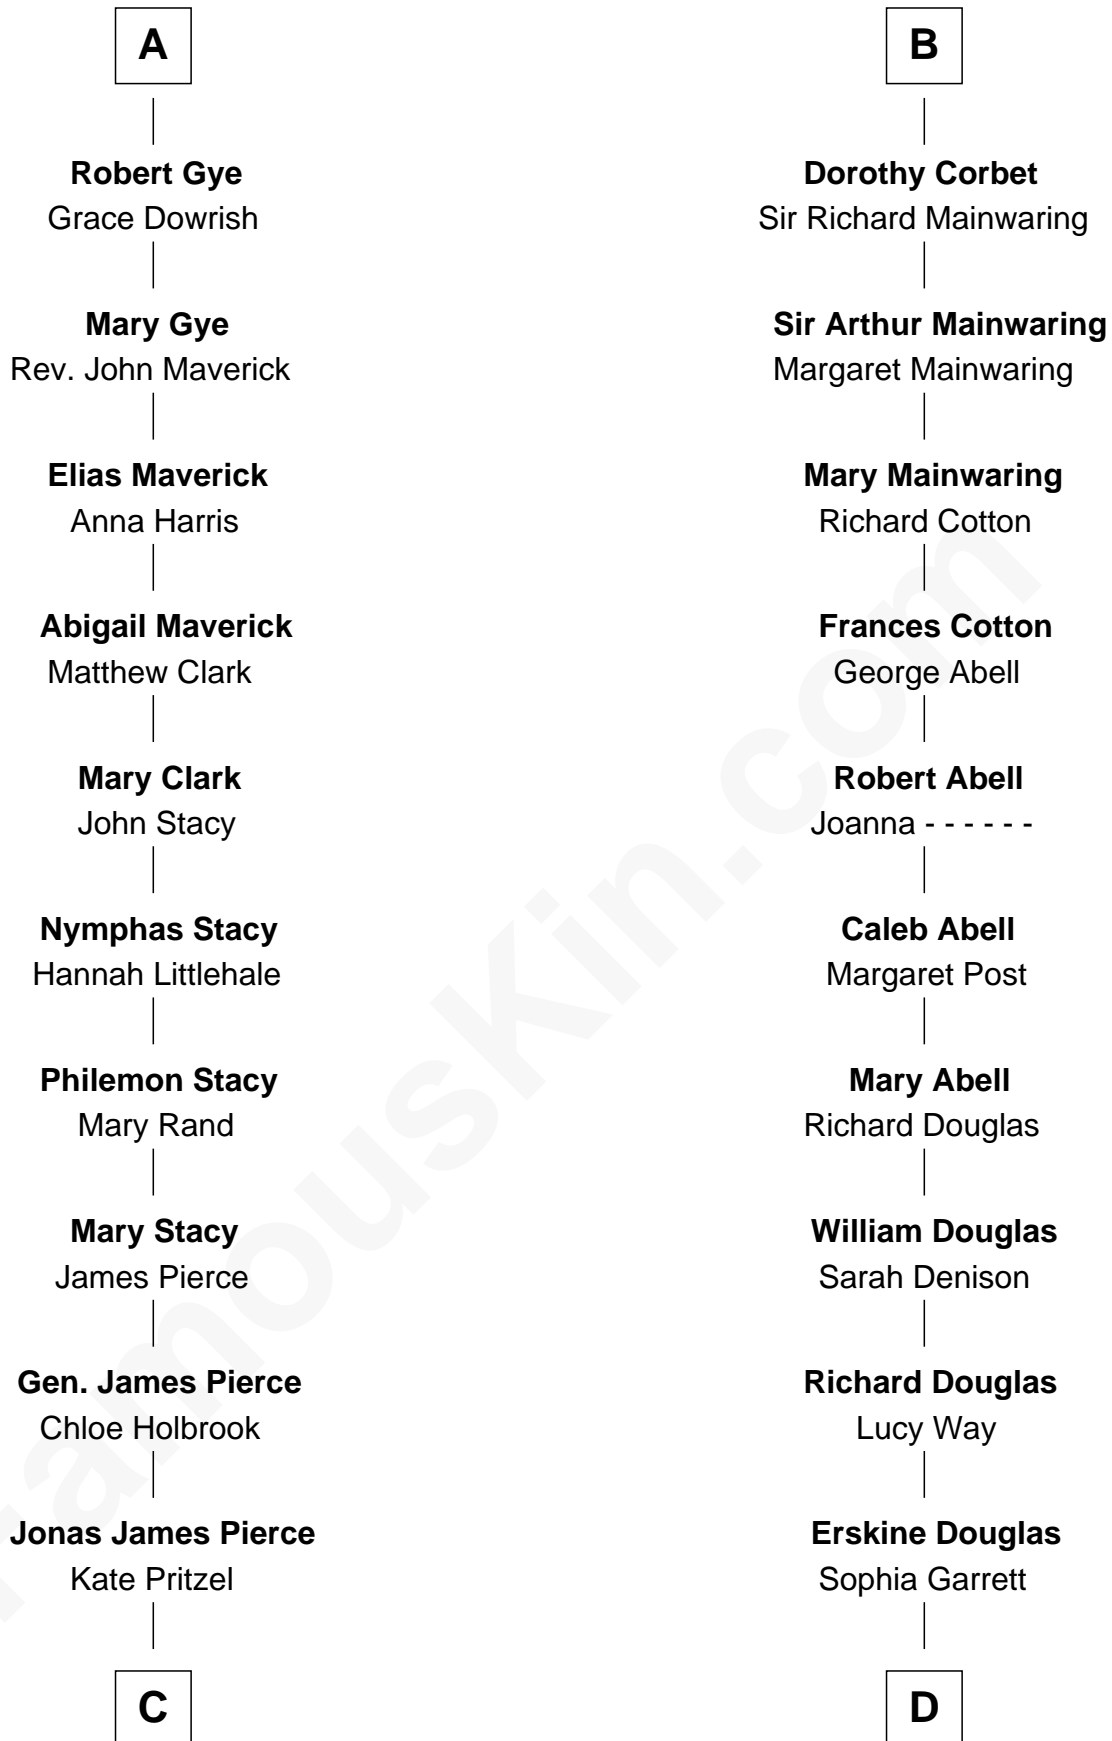

FamousKin.com Relationship Chart of

Jeb Bush

43rd Governor of Florida

19th cousin 1 time removed of

Melvyn Douglas

Movie Actor

Henry Plantagenet

Maud de Chaworth

FamousKin.com