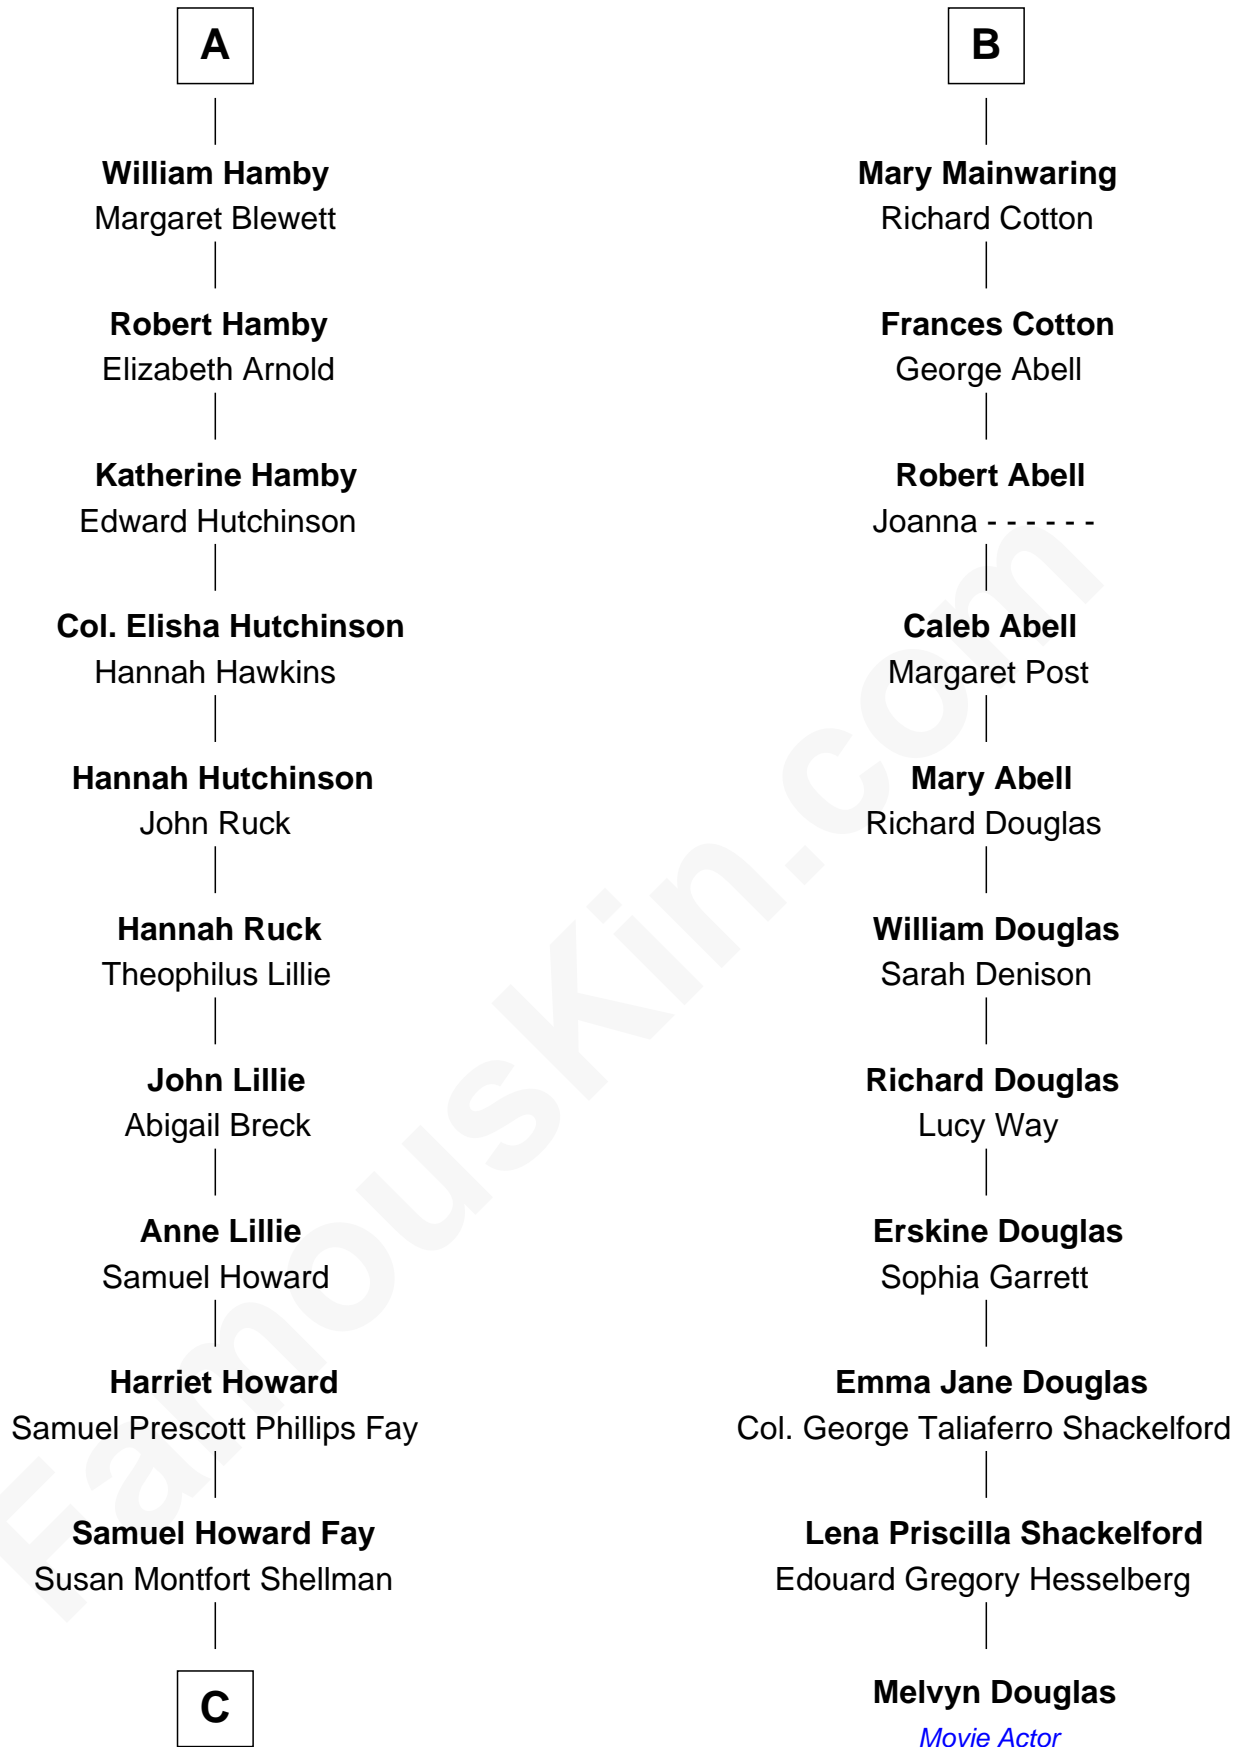

FamousKin.com Relationship Chart of

Jeb Bush

43rd Governor of Florida

17th cousin 4 times removed of

Melvyn Douglas

Movie Actor

John de Welles

Maud de Roos

Margery de Welles

Stephen le Scrope

Maude le Scrope

Sir Baldwin Freville

Margaret Freville

Sir Hugh Willoughby

Margery Willoughby

Sir Godfrey Hilton

Sir Robert Corbet

Dorothy Corbet

Sir Richard Mainwaring

Sir Arthur Mainwaring

Margaret Mainwaring

B

C

—
Harriet Eleanor Fay
Rev. James Smith Bush