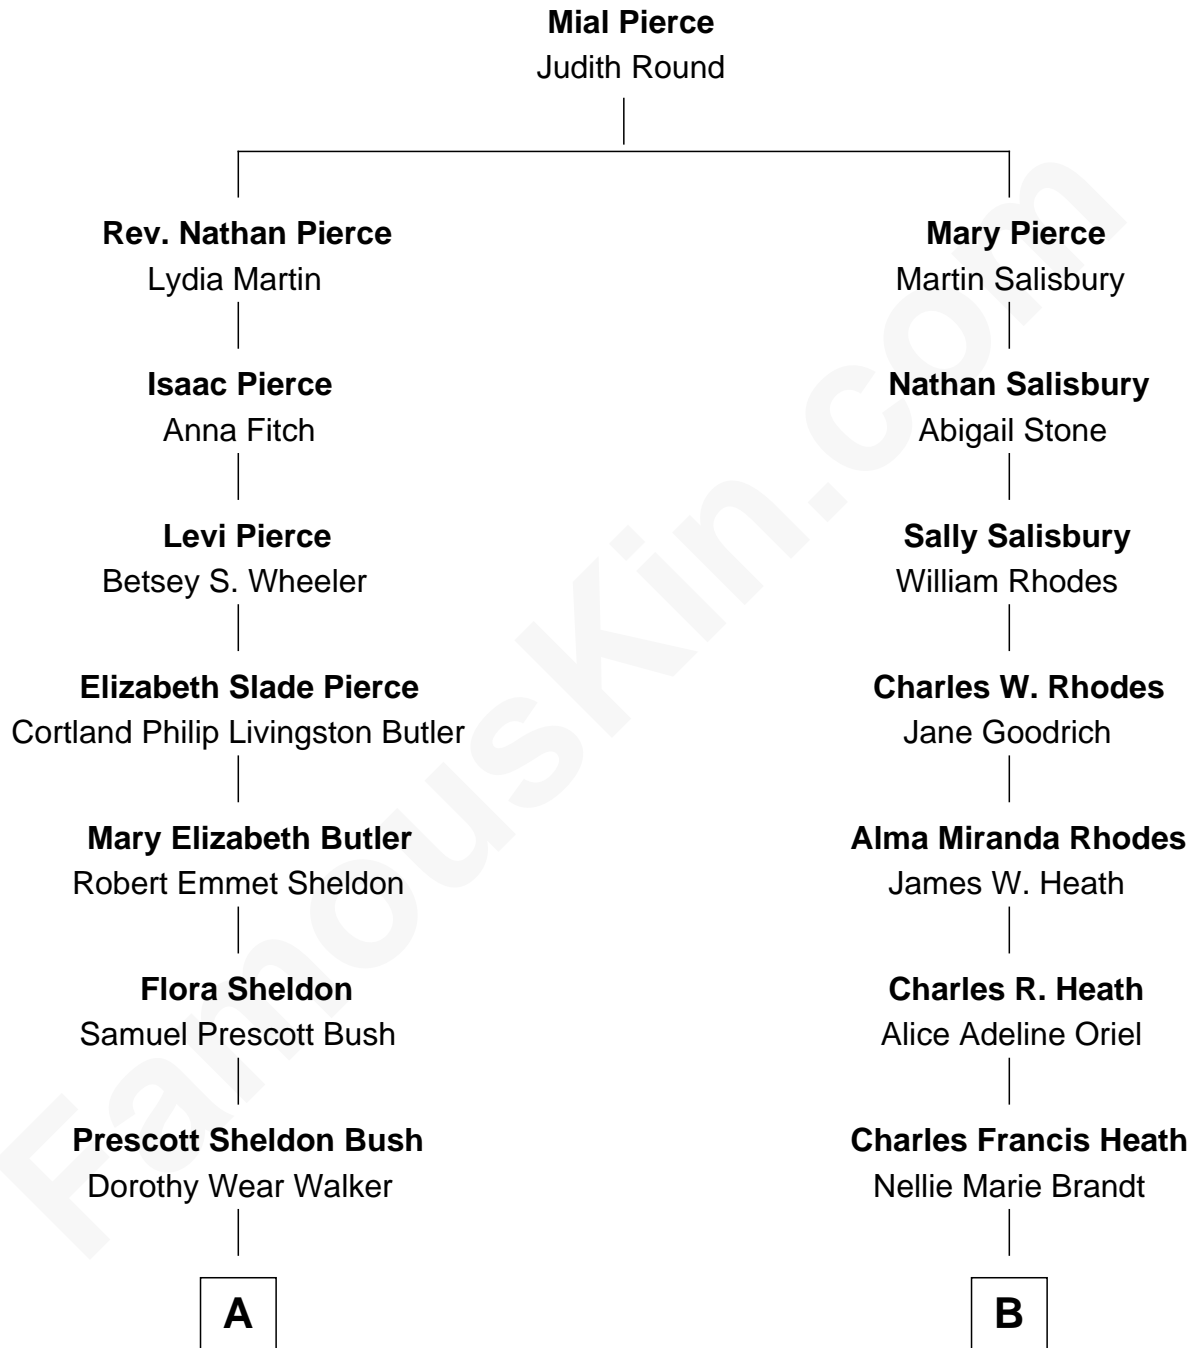

FamousKin.com Relationship Chart of

Jeb Bush

43rd Governor of Florida

8th cousin of

Sarah Palin

9th Governor of Alaska

FamousKin.com