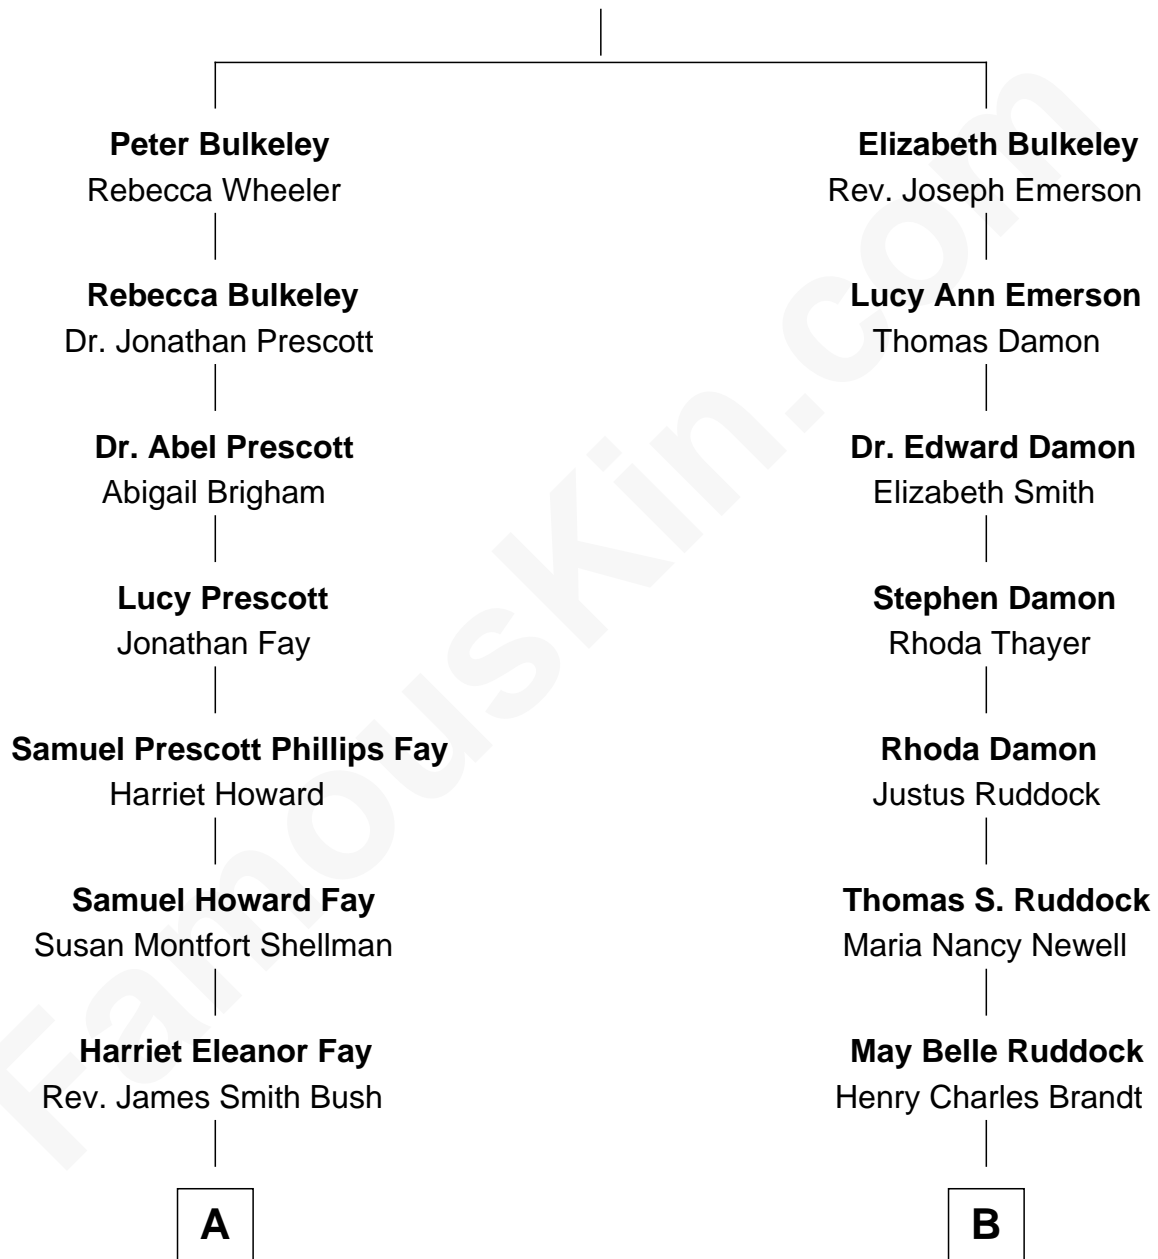

FamousKin.com Relationship Chart of

Jeb Bush

43rd Governor of Florida

9th cousin 1 time removed of

Sarah Palin

9th Governor of Alaska

Rev. Edward Bulkeley

Lucian - - - - -

FamousKin.com