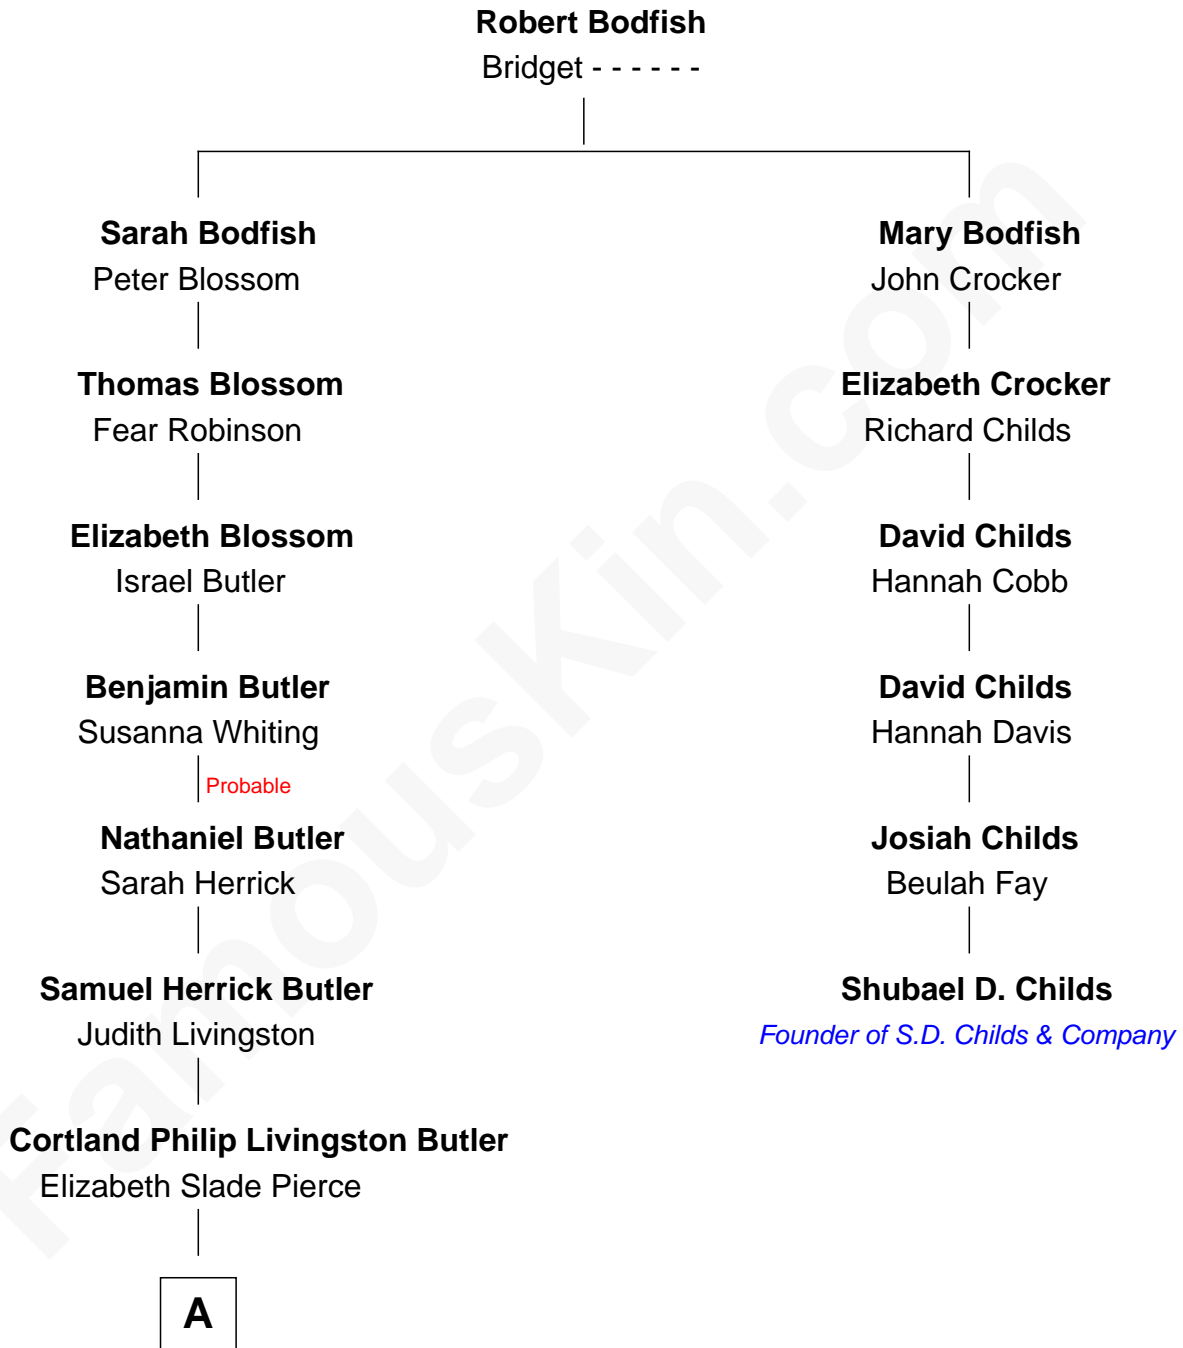

# FamousKin.com Relationship Chart of

**Jeb Bush**

*43rd Governor of Florida*

5th cousin 6 times removed of

**Shubael D. Childs**

*Founder of S.D. Childs & Company*

**A**

—  
**Mary Elizabeth Butler**  
Robert Emmet Sheldon

—  
**Flora Sheldon**  
Samuel Prescott Bush

—  
**Prescott Sheldon Bush**  
Dorothy Wear Walker

—  
**George Herbert Walker Bush**  
Barbara Pierce

—  
**Jeb Bush**  
*43rd Governor of Florida*

FamousKin.com