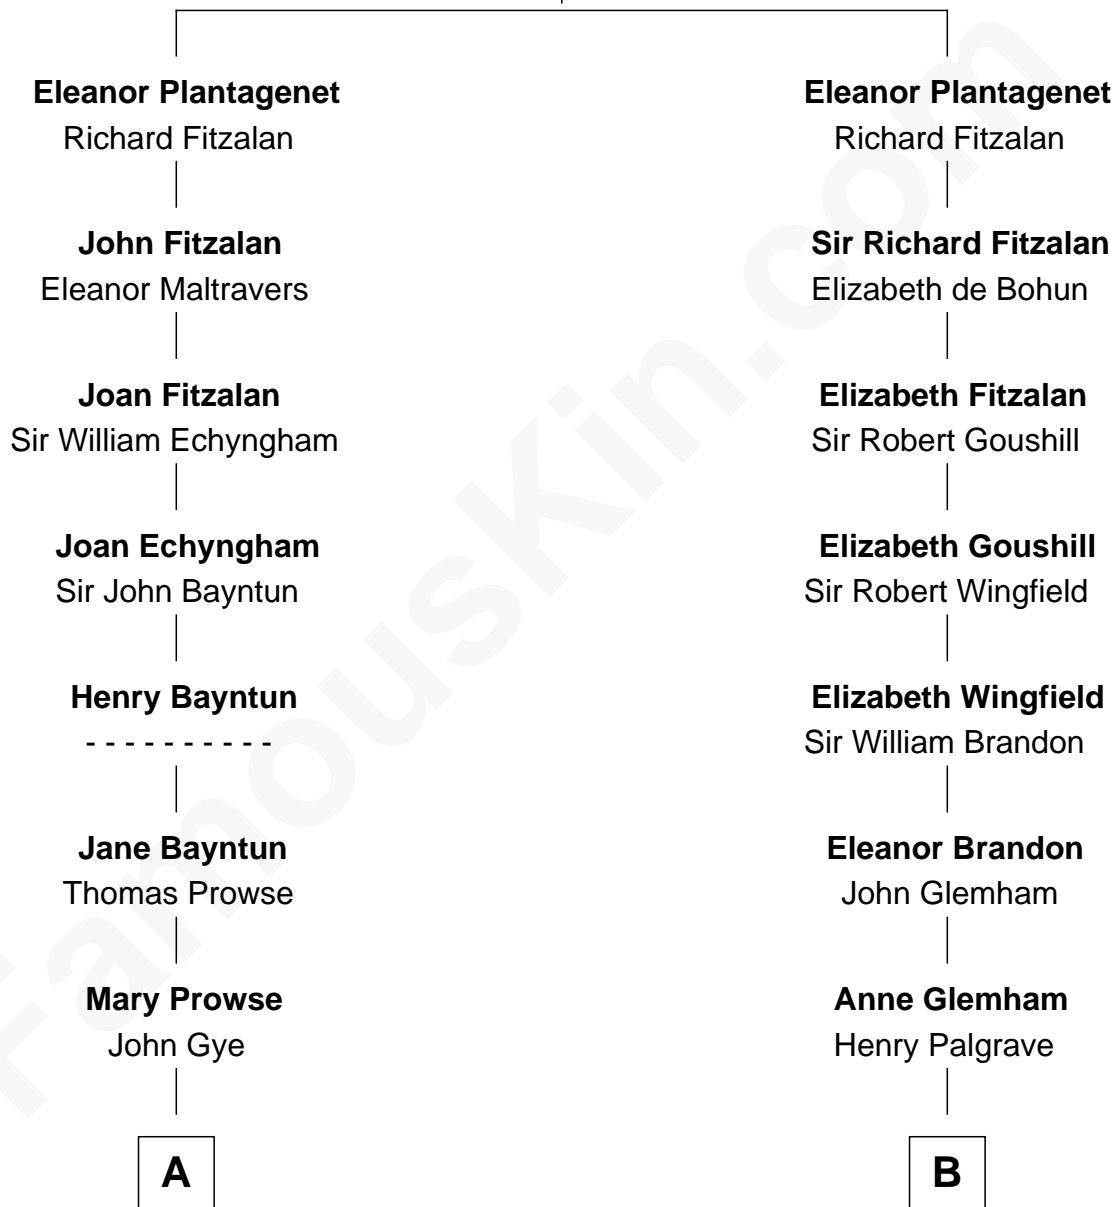

FamousKin.com Relationship Chart of

Jeb Bush

43rd Governor of Florida

16th cousin 4 times removed of

Shubael D. Childs

Founder of S.D. Childs & Company

Henry Plantagenet
Maud de Chaworth

FamousKin.com